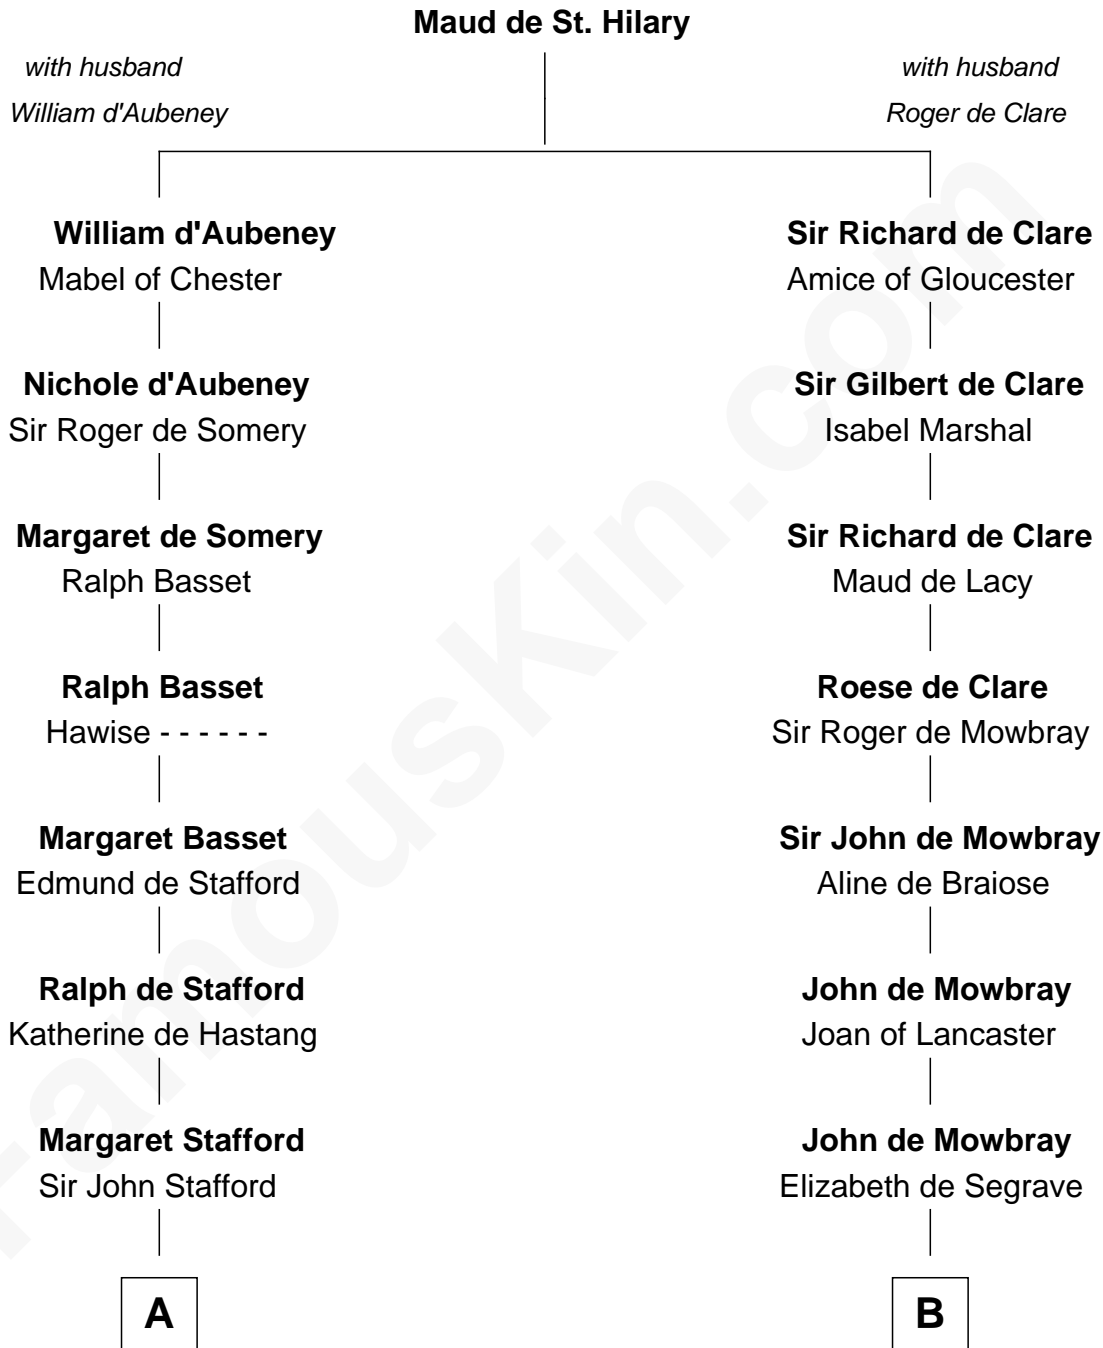

FamousKin.com

Relationship Chart of

William Ellery

Signer of the Declaration of Independence

12th cousin 7 times removed of

Catherine Howard

5th Wife of King Henry VIII

C

—
Col. Job Almy

Ann Lawton

—
Elizabeth Almy

William Ellery

—
William Ellery

Signer of Declaration of Independence

FamousKin.com