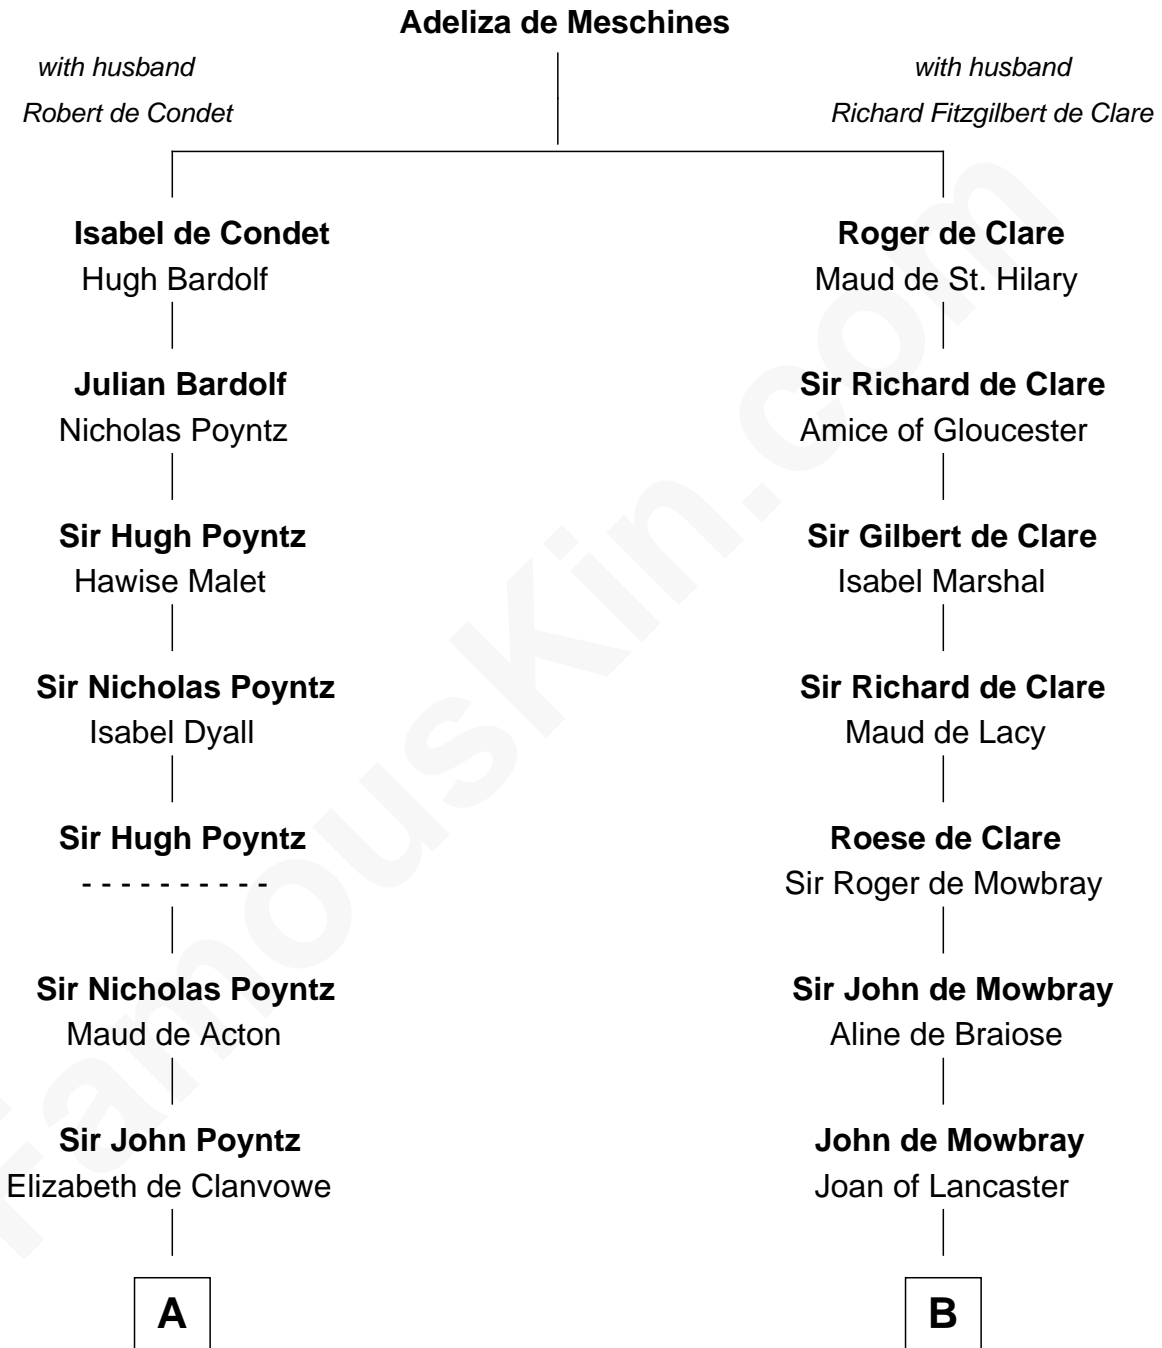

FamousKin.com

Relationship Chart of

William Ellery

Signer of the Declaration of Independence

13th cousin 6 times removed of

Catherine Howard

5th Wife of King Henry VIII

C

—
Col. Job Almy

Ann Lawton

—
Elizabeth Almy

William Ellery

—
William Ellery

Signer of Declaration of Independence

FamousKin.com