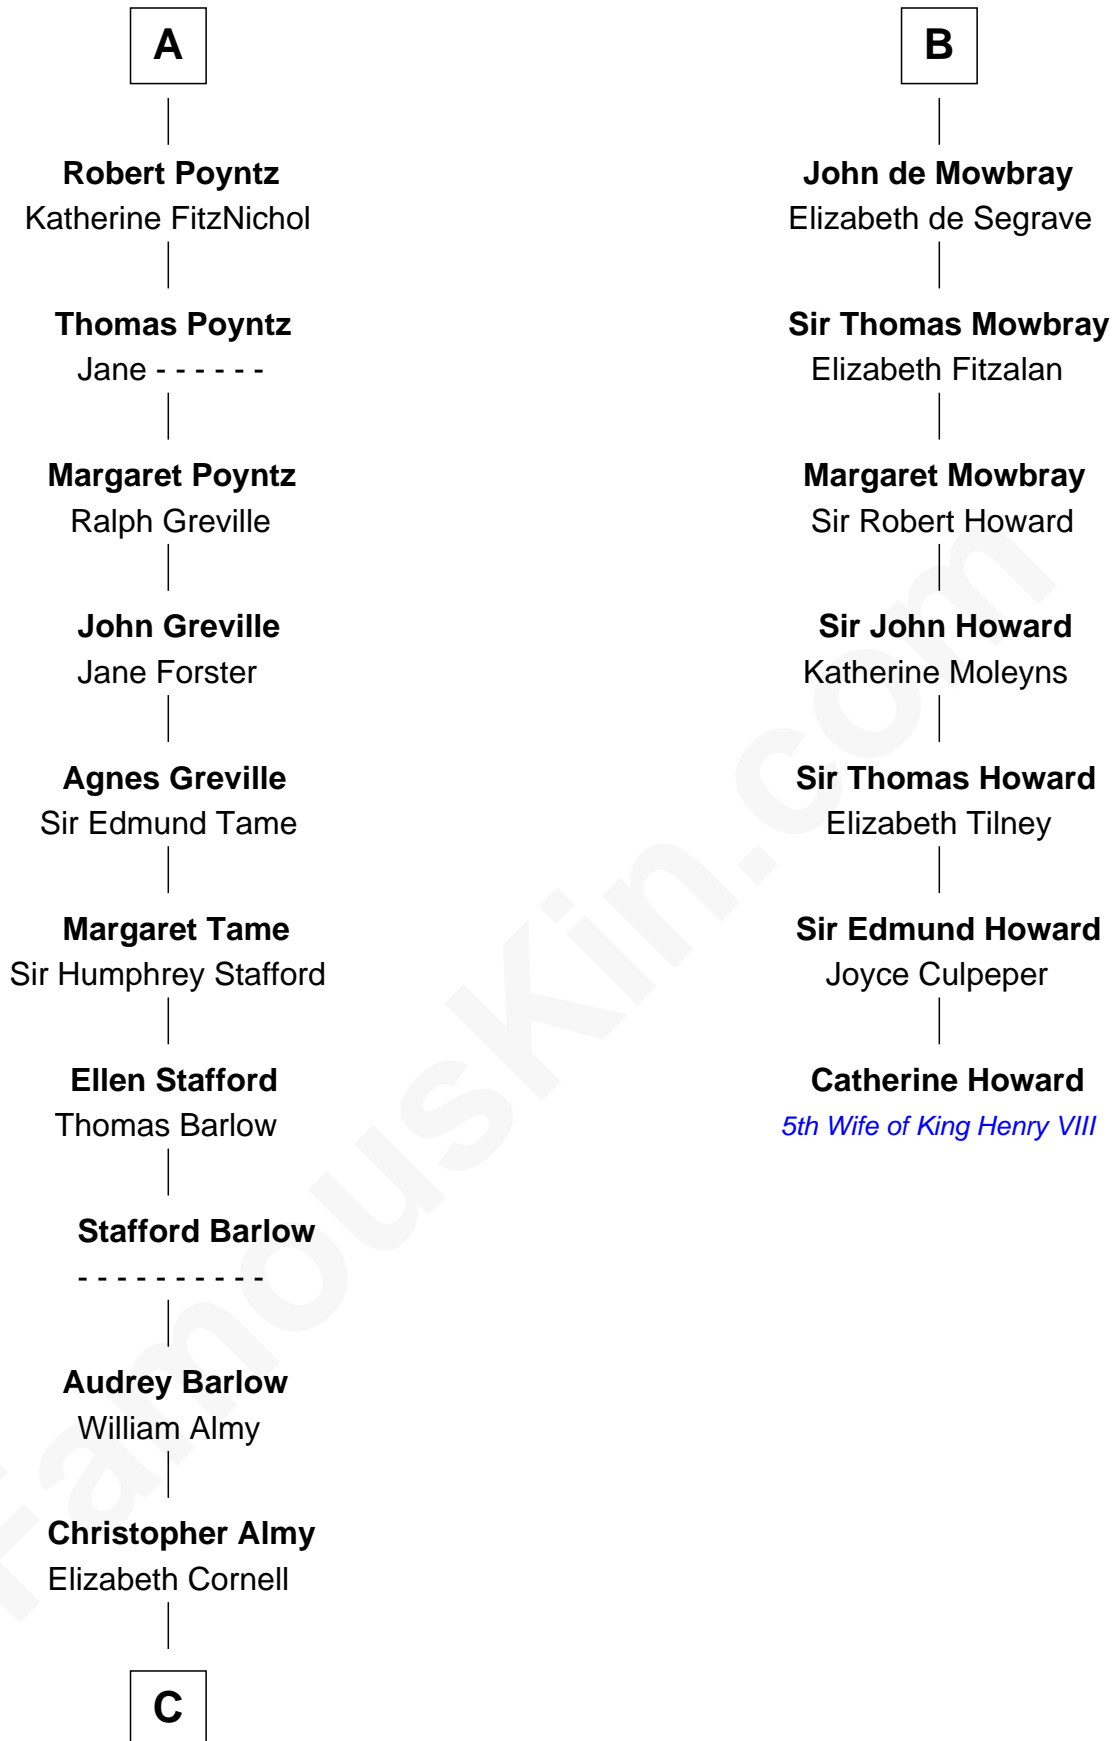

FamousKin.com

Relationship Chart of

William Ellery

Signer of the Declaration of Independence

13th cousin 6 times removed of

Catherine Howard

5th Wife of King Henry VIII

C

—
Col. Job Almy

Ann Lawton

—
Elizabeth Almy

William Ellery

—
William Ellery

Signer of Declaration of Independence

FamousKin.com