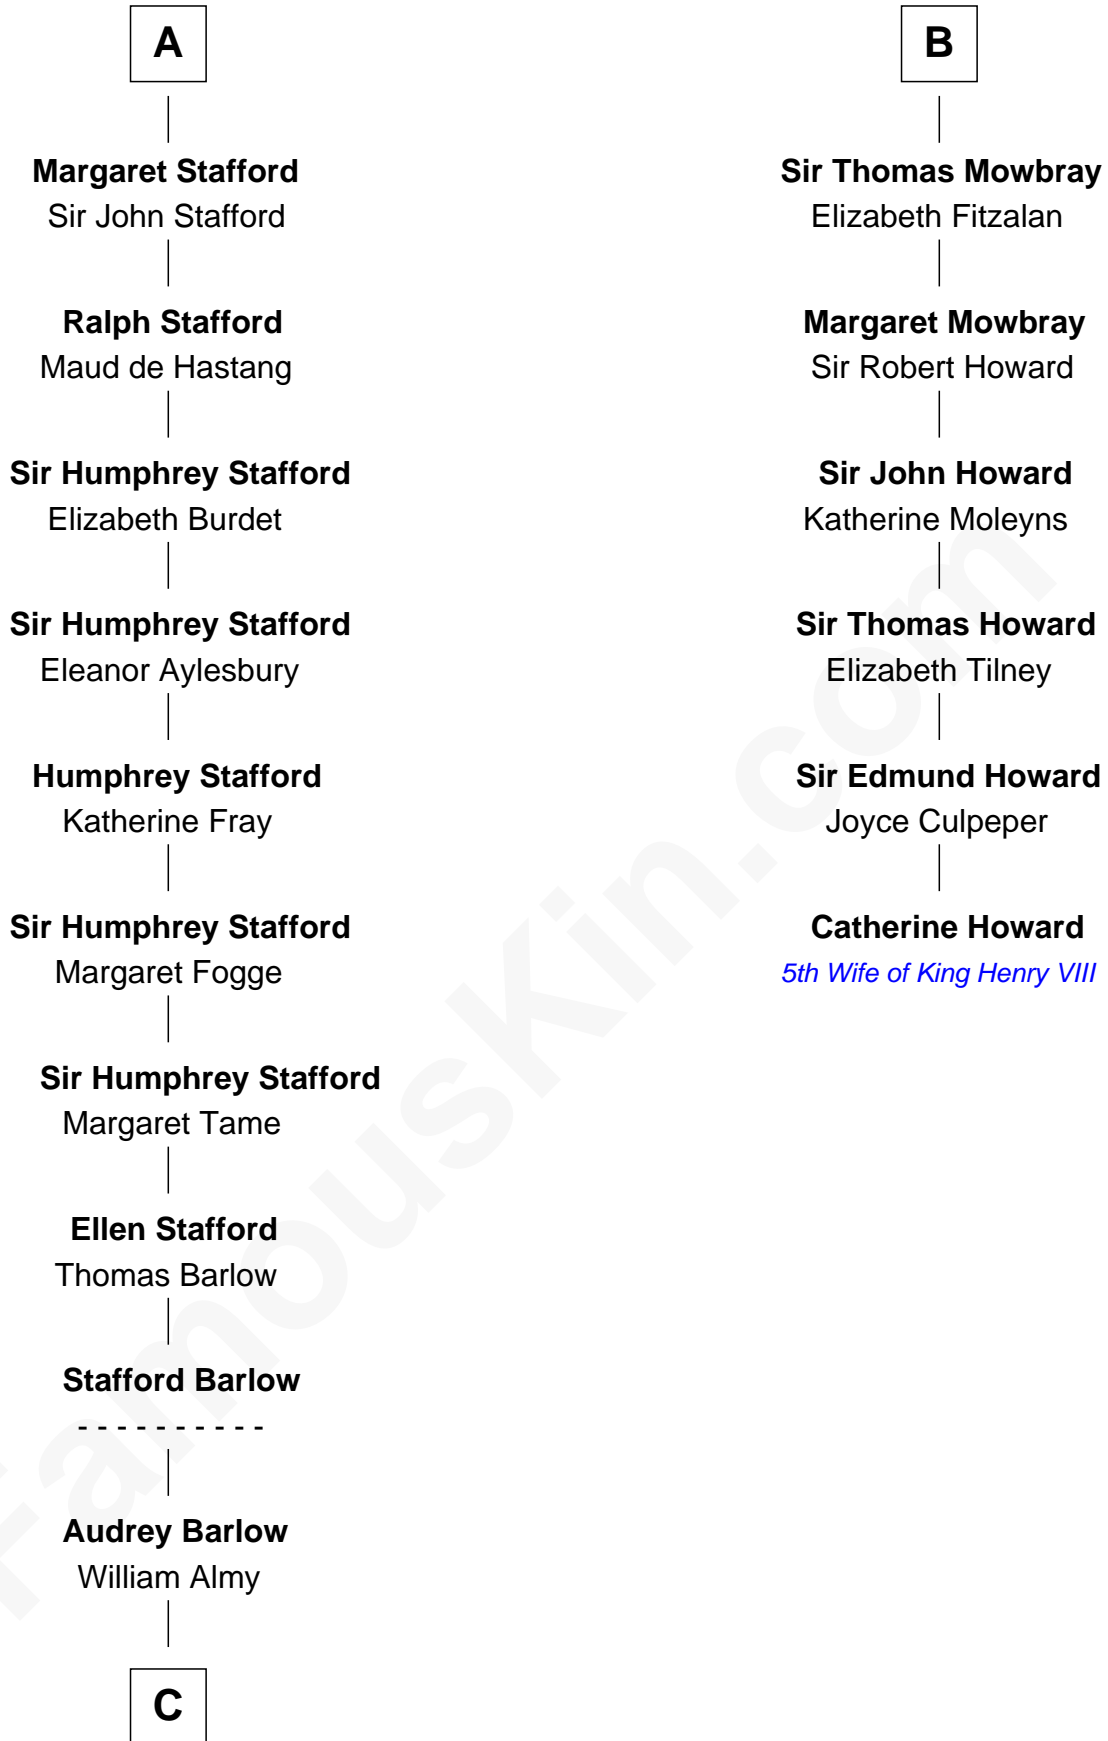

FamousKin.com

Relationship Chart of

William Ellery

Signer of the Declaration of Independence

12th cousin 8 times removed of

Catherine Howard

5th Wife of King Henry VIII

C

—
Christopher Almy

Elizabeth Cornell

—
Col. Job Almy

Ann Lawton

—
Elizabeth Almy

William Ellery

—
William Ellery

Signer of Declaration of Independence