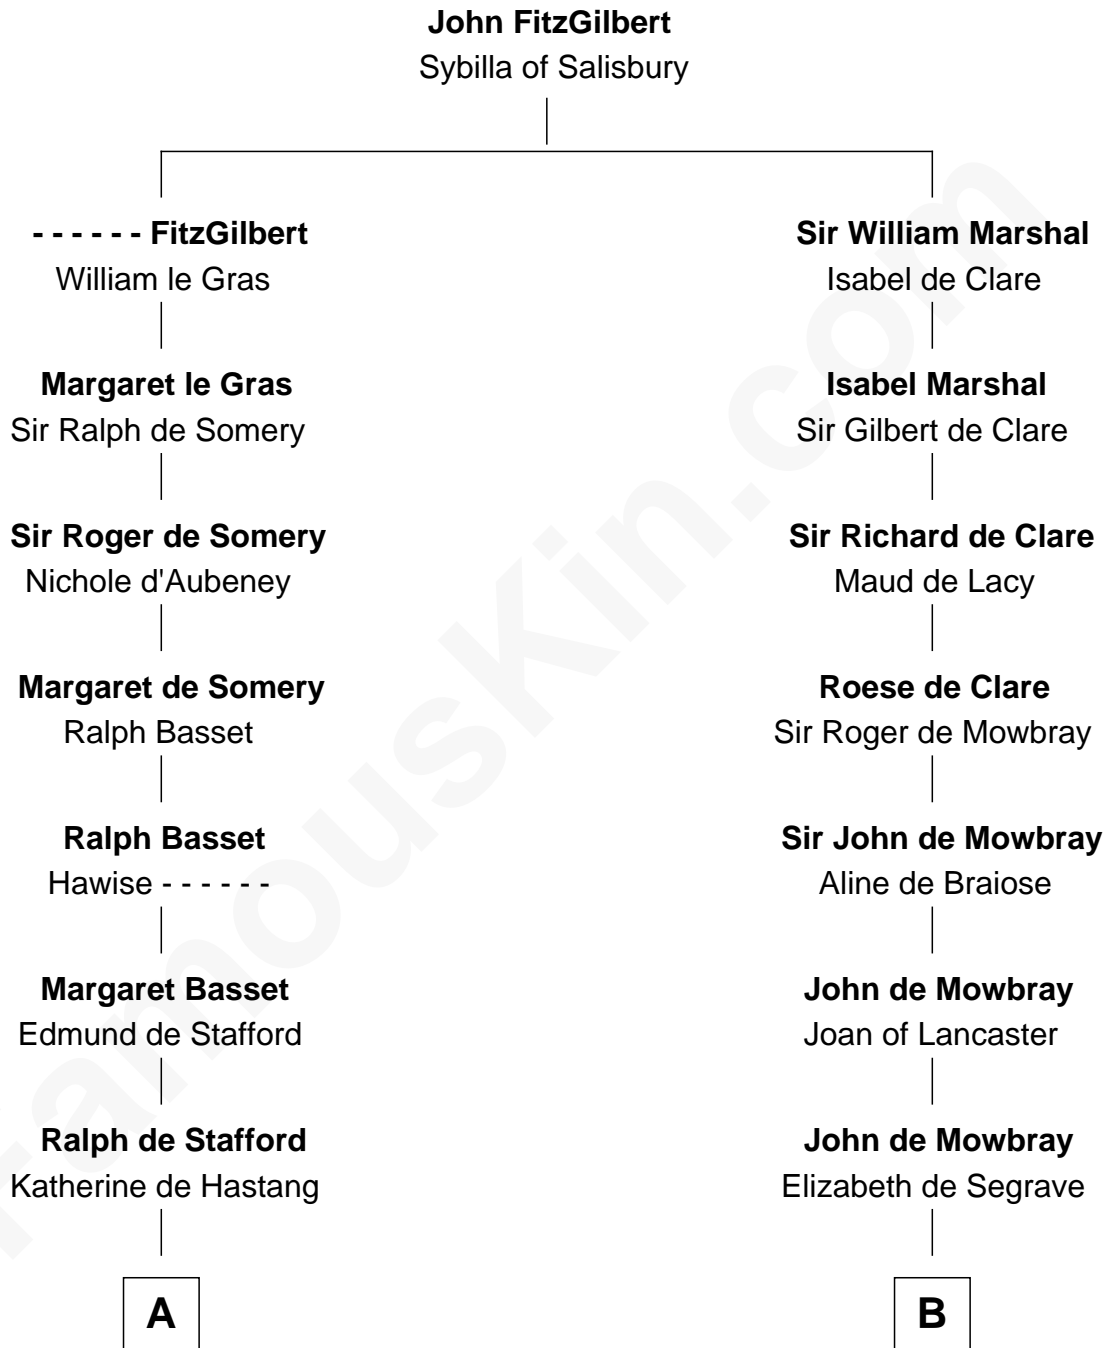

FamousKin.com

Relationship Chart of

William Ellery

Signer of the Declaration of Independence

12th cousin 8 times removed of

Catherine Howard

5th Wife of King Henry VIII

C

—
Christopher Almy

Elizabeth Cornell

—
Col. Job Almy

Ann Lawton

—
Elizabeth Almy

William Ellery

—
William Ellery

Signer of Declaration of Independence