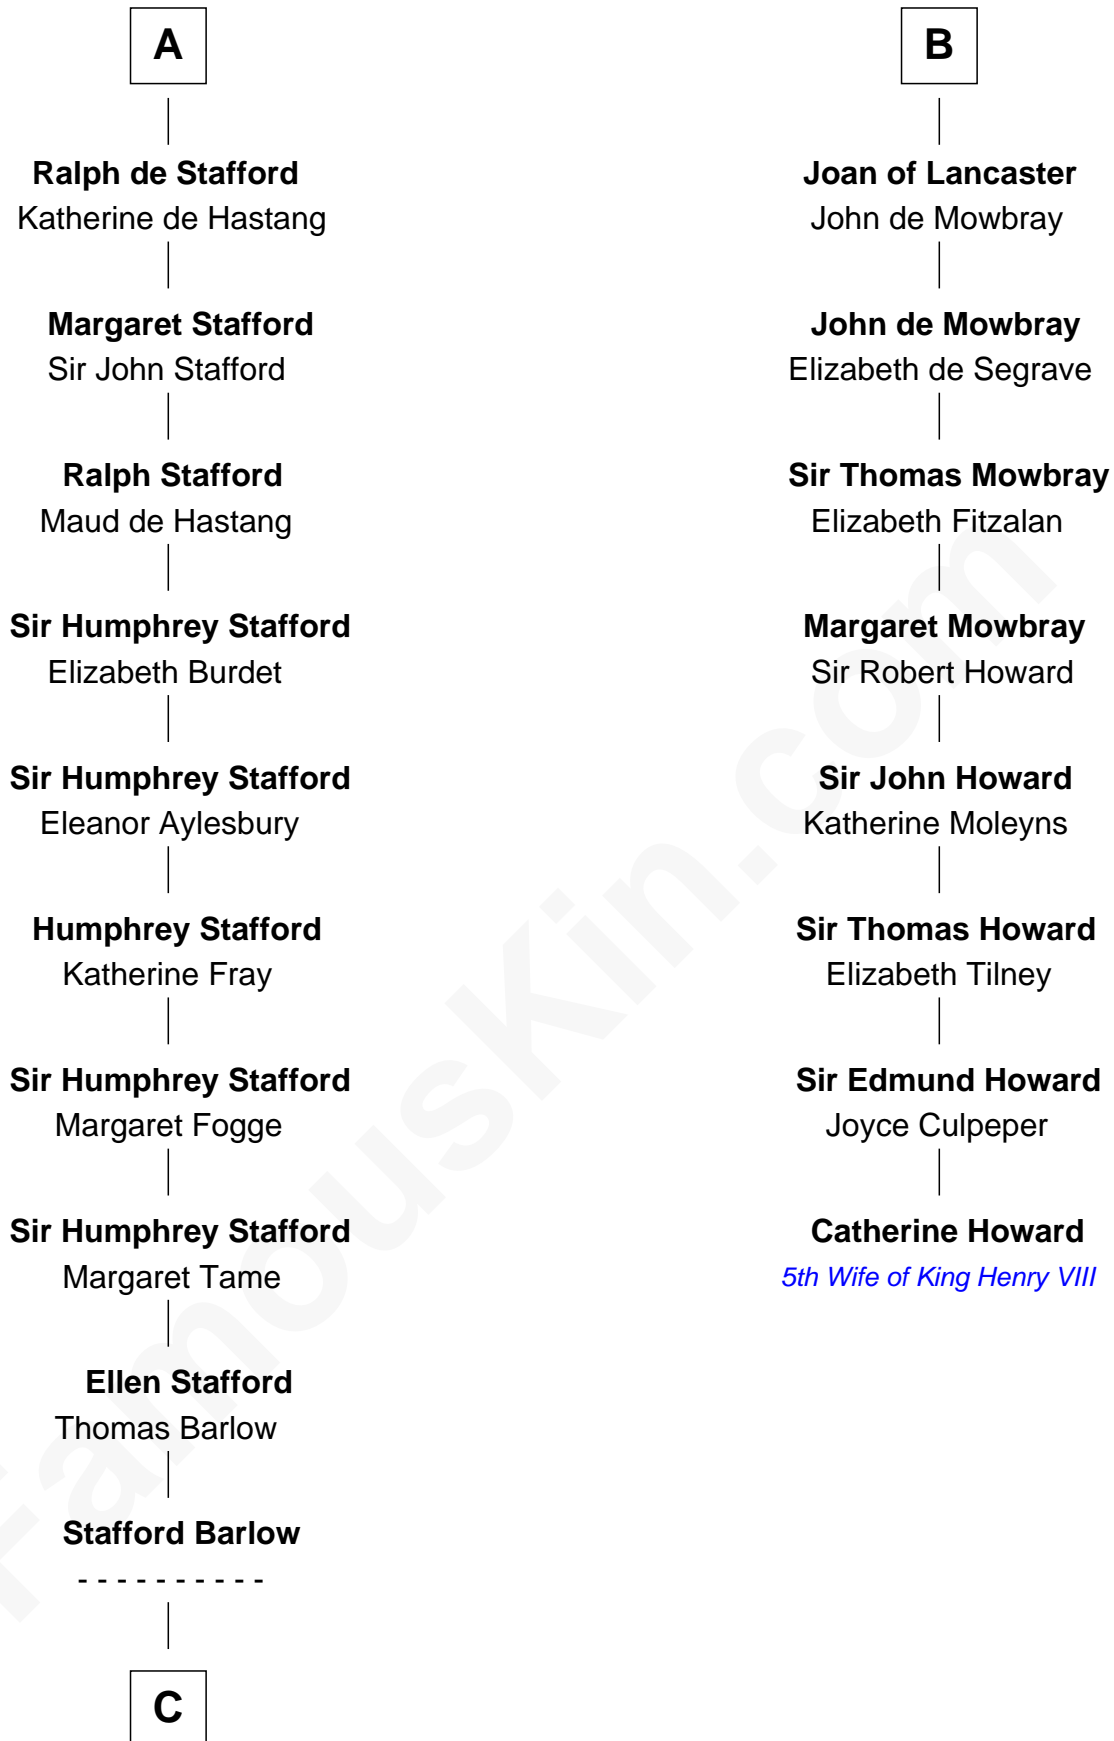

## Relationship Chart of

### William Ellery

*Signer of the Declaration of Independence*

14th cousin 7 times removed of

### Catherine Howard

*5th Wife of King Henry VIII*

#### Gottfried I, Count of Louvain

Ide de Chiny

**C**

—  
**Audrey Barlow**

William Almy

—  
**Christopher Almy**

Elizabeth Cornell

—  
**Col. Job Almy**