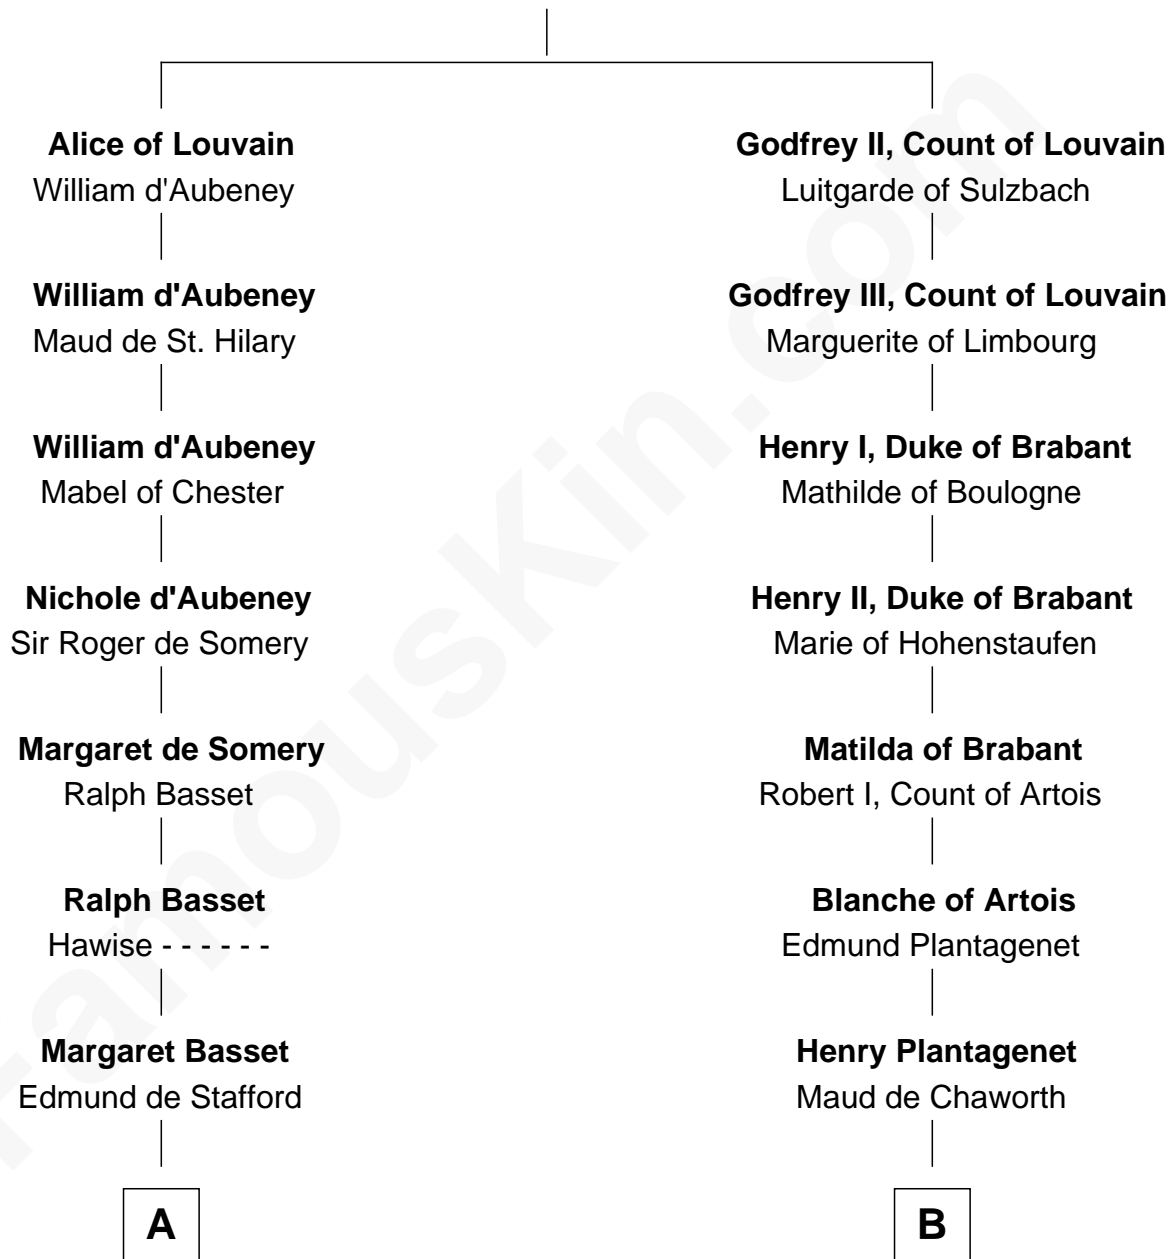

Gottfried I, Count of Louvain

Ide de Chiny