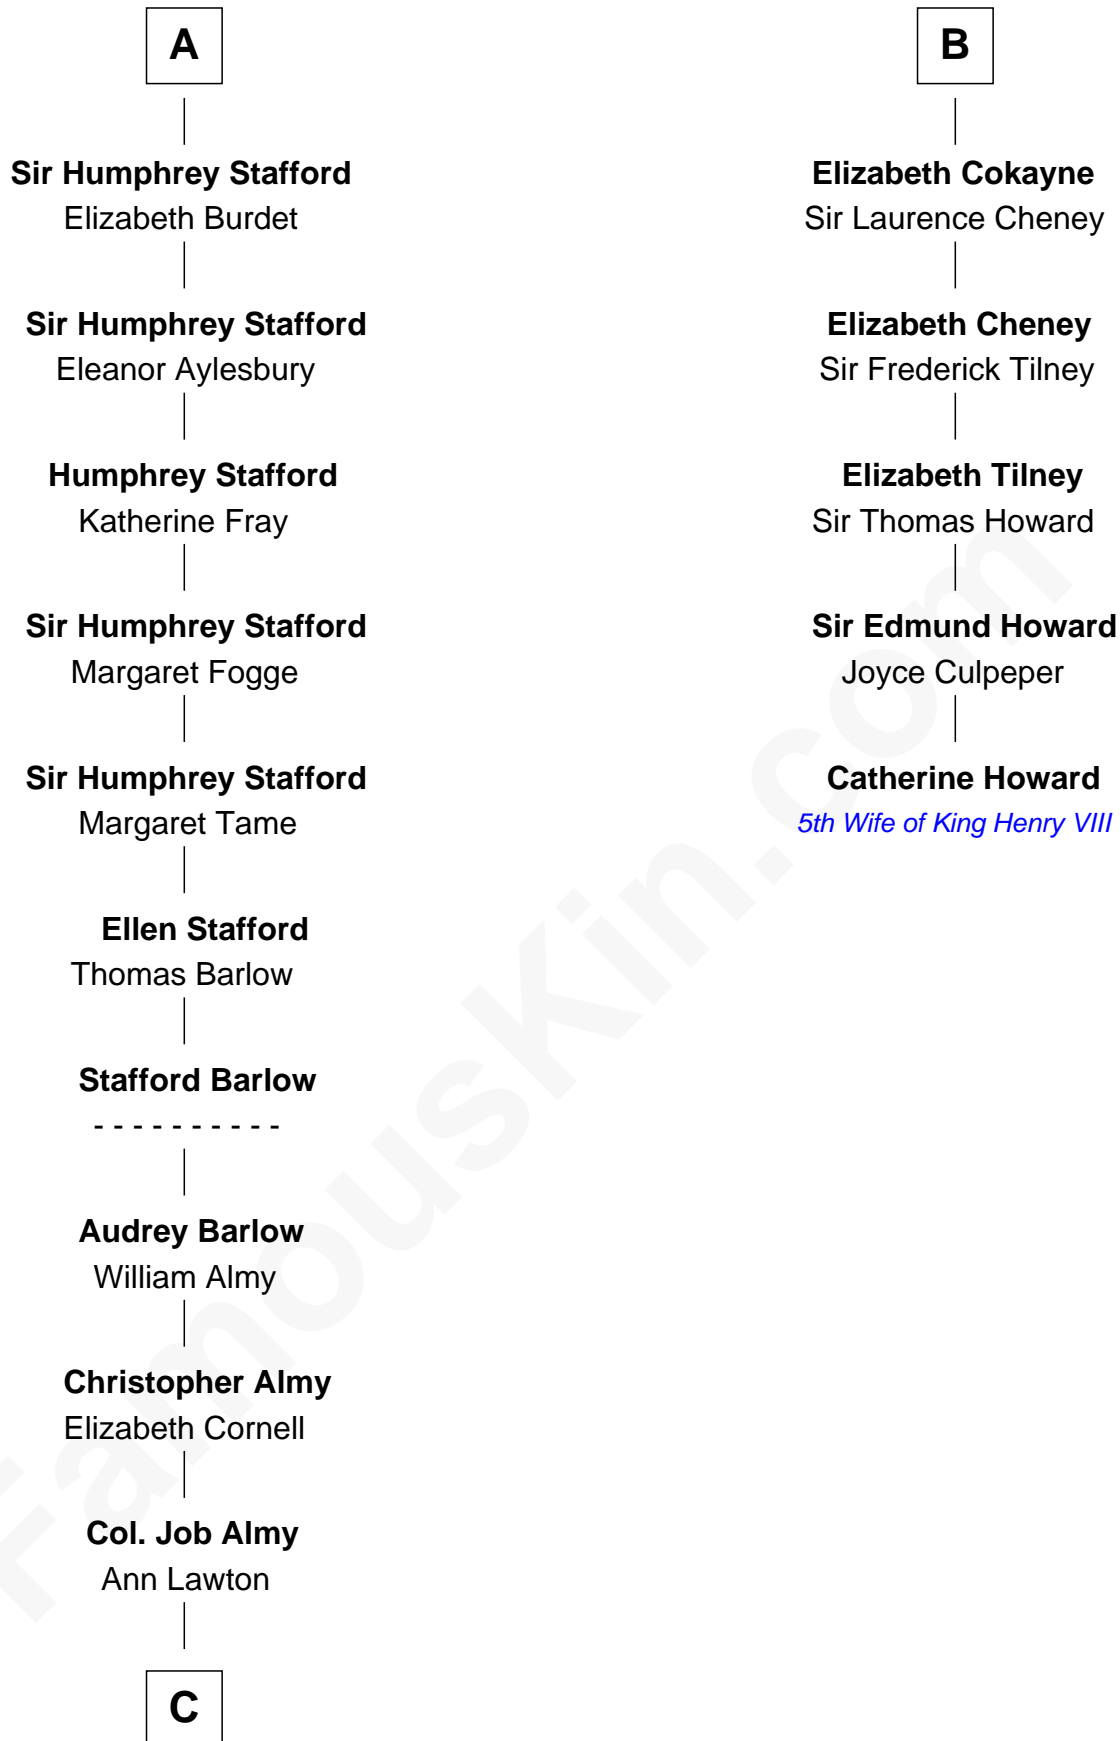

FamousKin.com

Relationship Chart of

William Ellery

Signer of the Declaration of Independence

11th cousin 7 times removed of

Catherine Howard

5th Wife of King Henry VIII

Sir William Longespee

Ela of Salisbury

C

—
Elizabeth Almy

William Ellery

—
William Ellery

Signer of Declaration of Independence

FamousKin.com