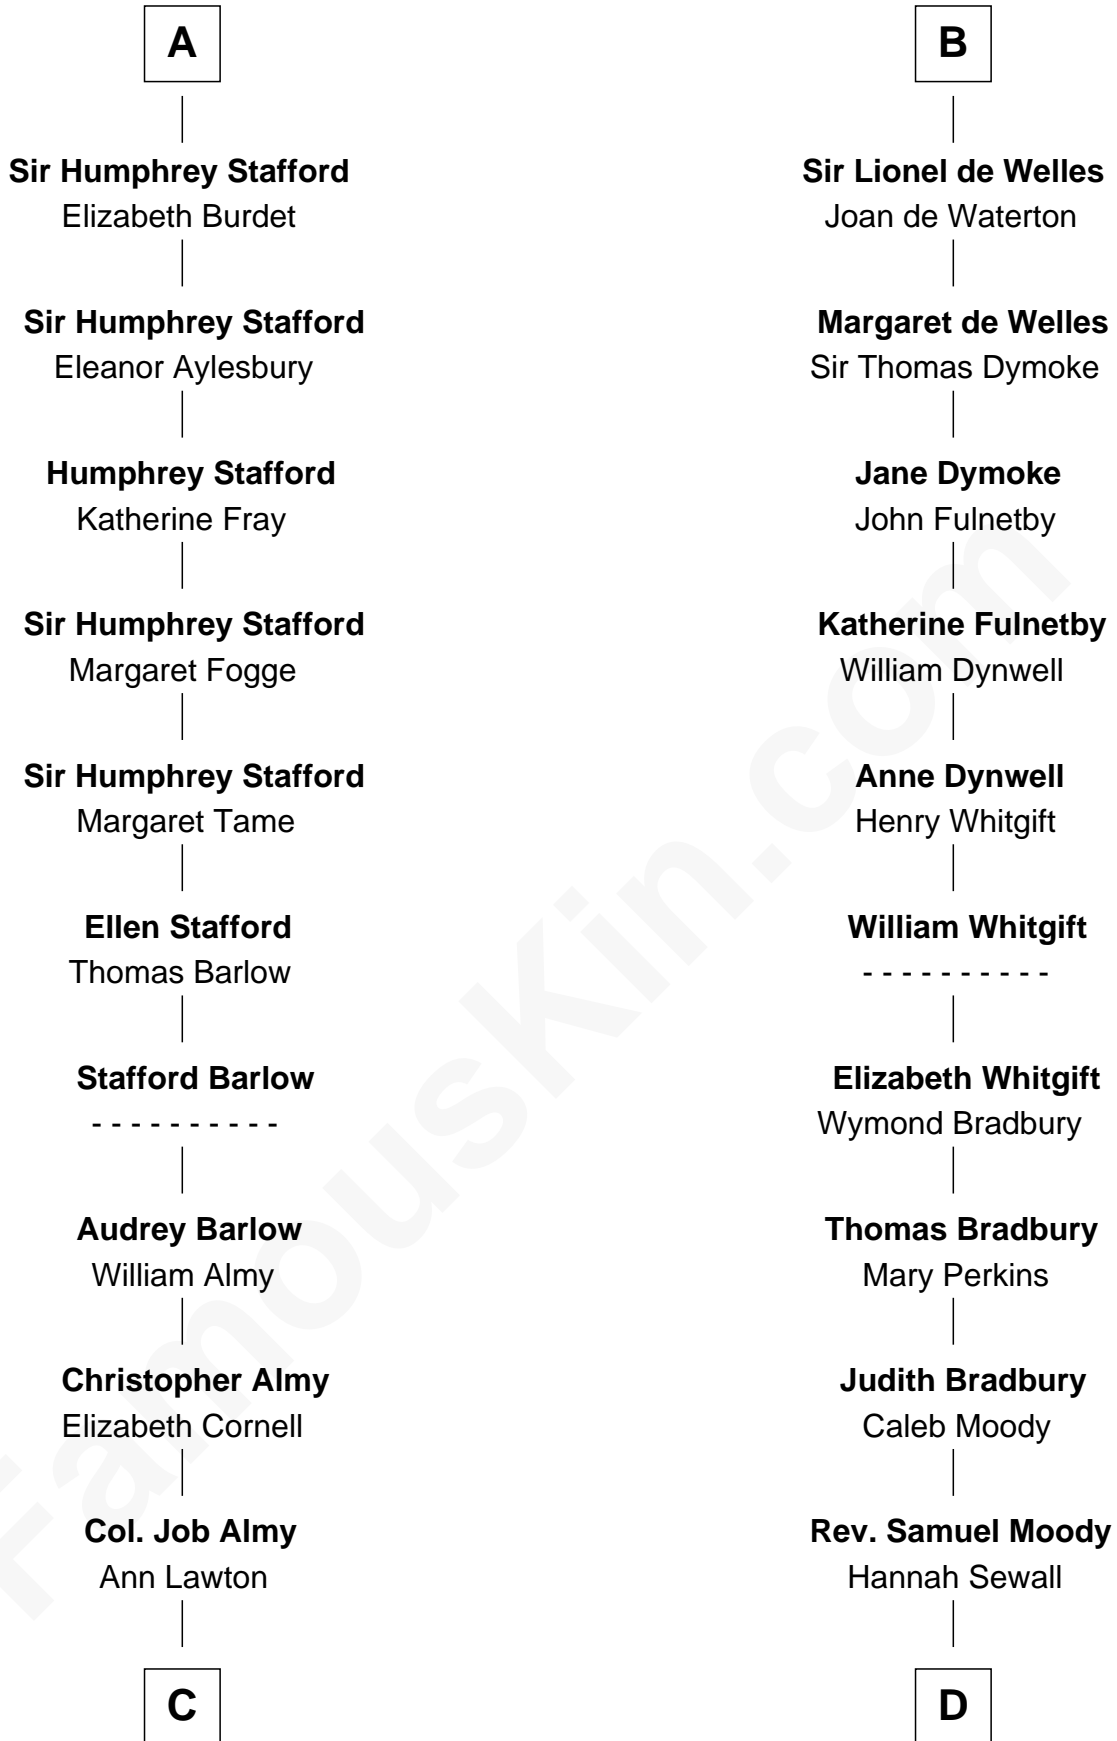

## Relationship Chart of

### William Ellery

*Signer of the Declaration of Independence*

18th cousin 2 times removed of

### Ralph Waldo Emerson

*American Poet*

**C**

**Elizabeth Almy**

William Ellery

**William Ellery**

*Signer of Declaration of Independence*

**D**