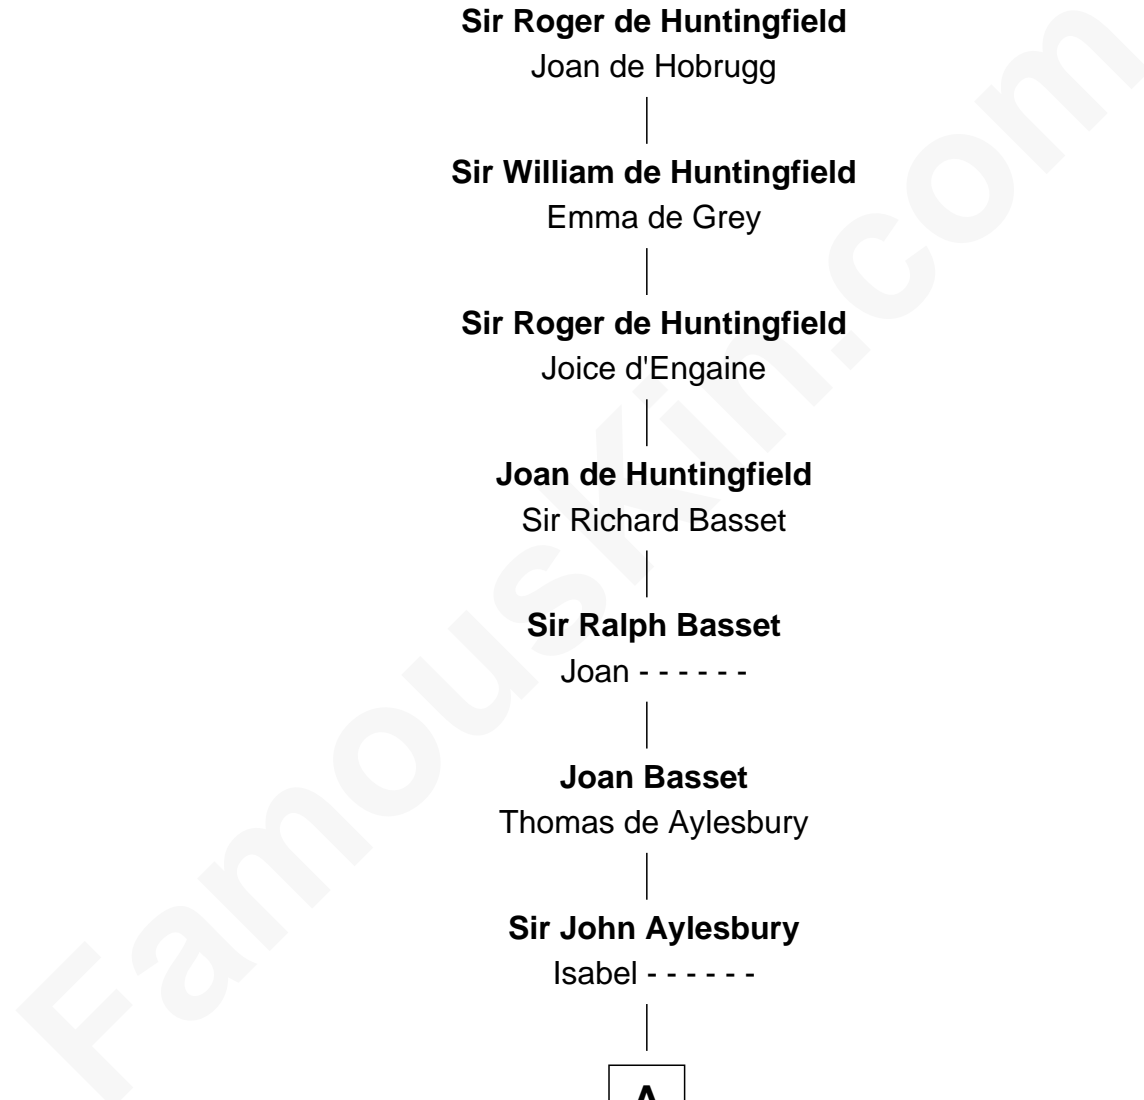

# FamousKin.com Relationship Chart of

**William Ellery**

*Signer of the Declaration of Independence*

17th Great-grandson of

**William de Huntingfield**

*Magna Carta Surety*

**William de Huntingfield**

Isabel FitzWilliam

**Sir Roger de Huntingfield**

Joan de Hobrugg

**Sir William de Huntingfield**

Emma de Grey

**Sir Roger de Huntingfield**

Joice d'Engaine

**Joan de Huntingfield**

Sir Richard Basset

**Sir Ralph Basset**

Joan - - - - -

**Joan Basset**

Thomas de Aylesbury

**Sir John Aylesbury**

Isabel - - - - -

**A**

**A**