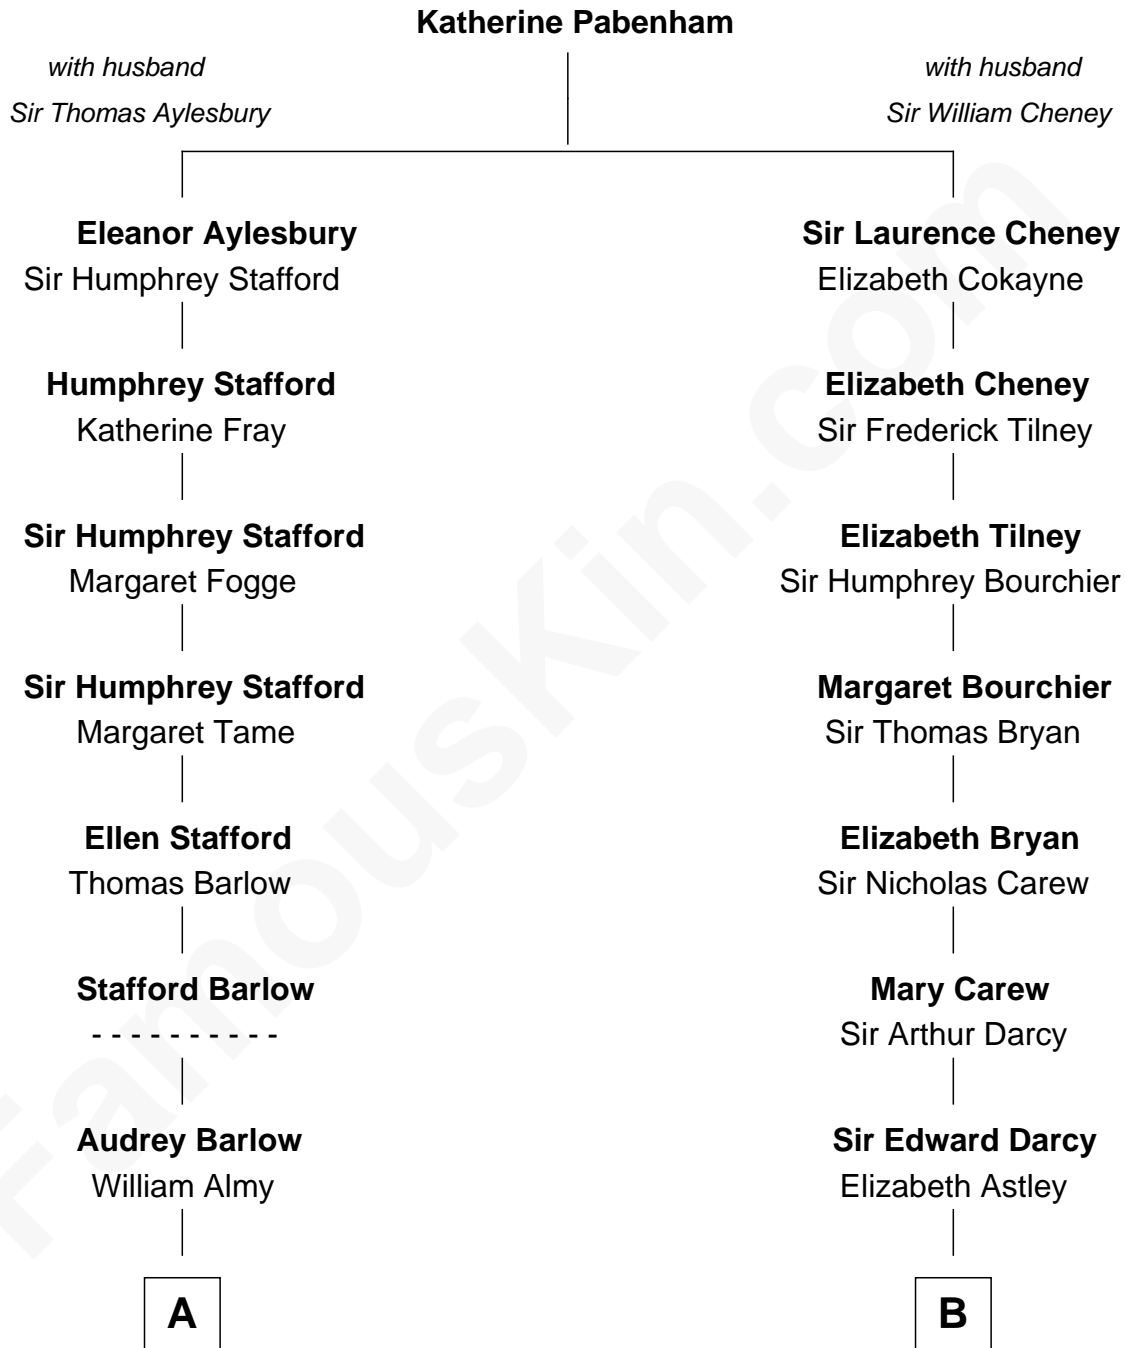

FamousKin.com

Relationship Chart of

William Ellery

Signer of the Declaration of Independence

10th cousin 2 times removed of

Robert Treat Paine

Signer of the Declaration of Independence

A

Christopher Almy

Elizabeth Cornell

Col. Job Almy

Ann Lawton

Elizabeth Almy

William Ellery

William Ellery

Signer of Declaration of Independence