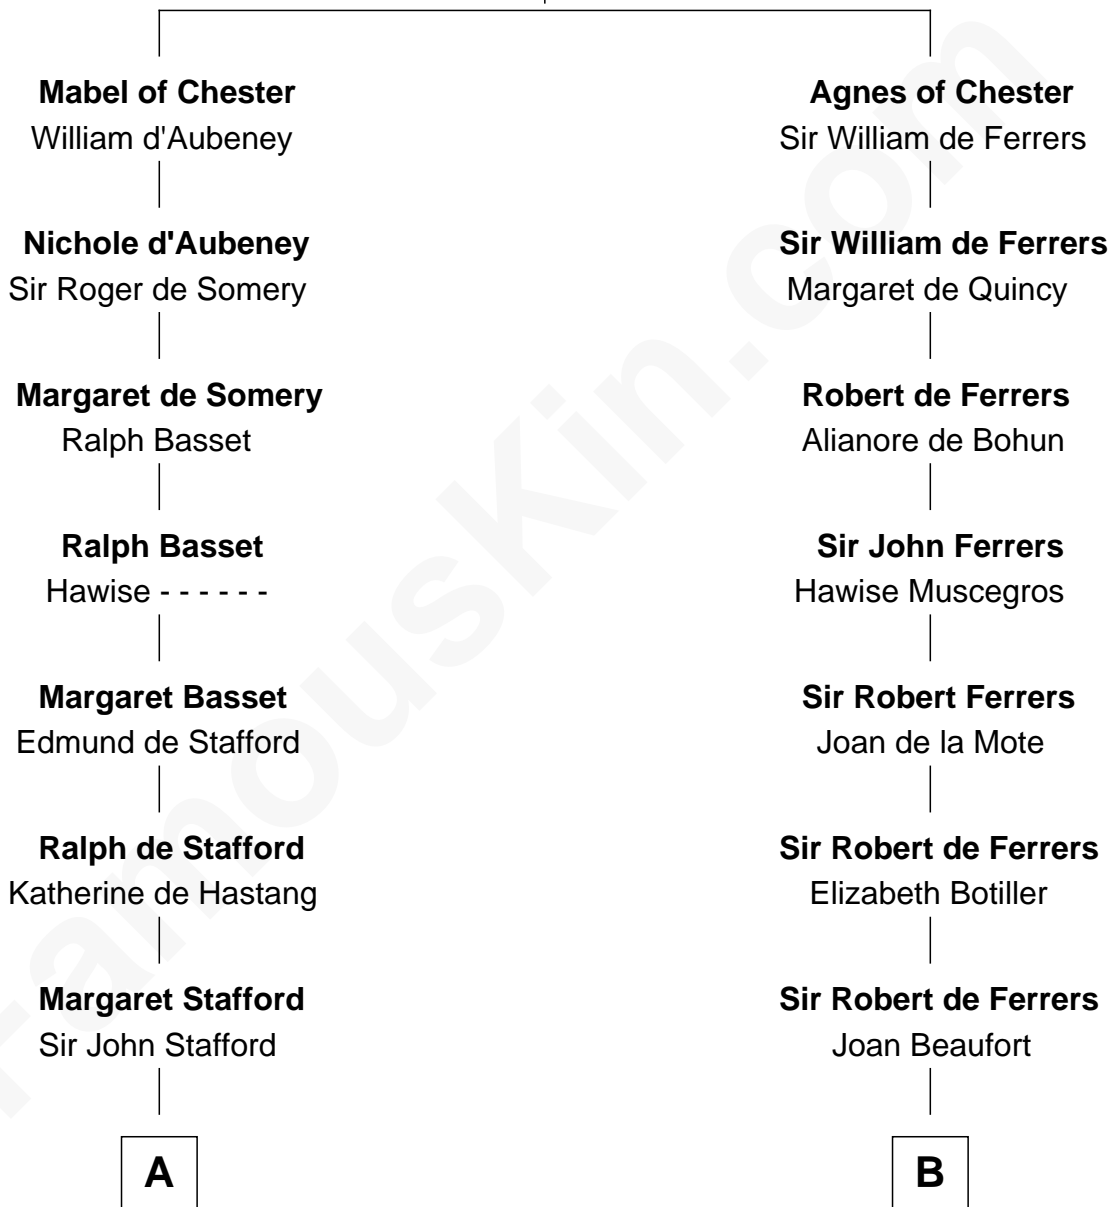

FamousKin.com

Relationship Chart of

William Ellery

Signer of the Declaration of Independence

19th cousin of

Robert Treat Paine

Signer of the Declaration of Independence

Hugh de Kevelioc
Bertrade de Montfort

C

Col. Job Almy
Ann Lawton

Elizabeth Almy
William Ellery

William Ellery

Signer of Declaration of Independence

D

Abigail Willard
Rev. Samuel Treat

Eunice Treat
Thomas Paine