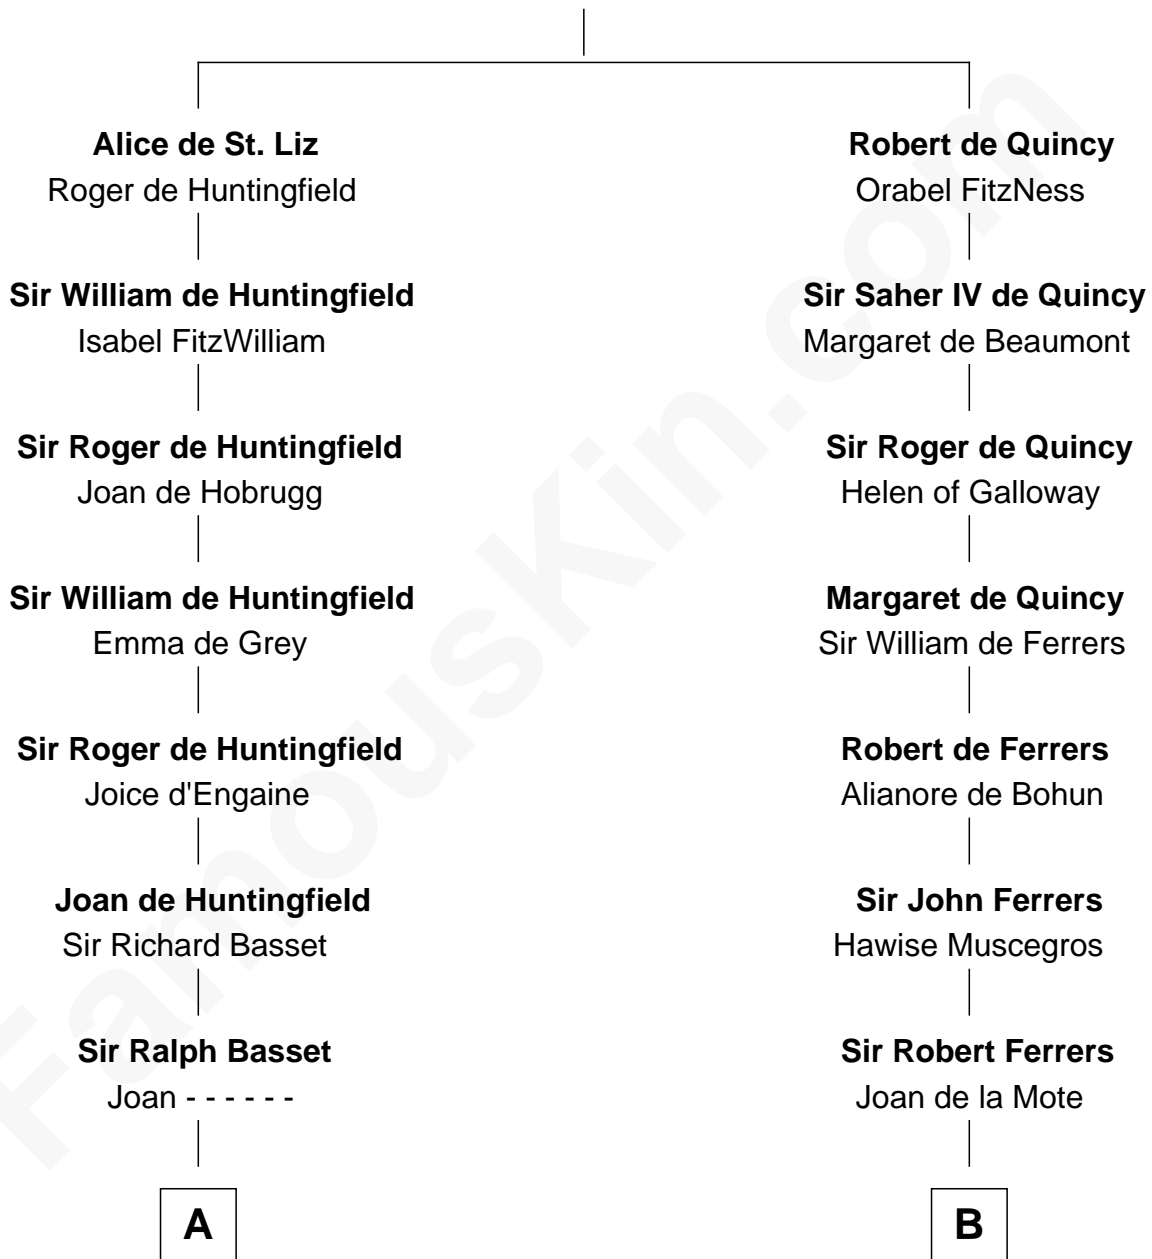

## Relationship Chart of

### William Ellery

*Signer of the Declaration of Independence*

20th cousin 1 time removed of

### Robert Treat Paine

*Signer of the Declaration of Independence*

**Saheer I de Quincy**

Maud de St. Liz

**C**

**Christopher Almy**

Elizabeth Cornell

**Col. Job Almy**