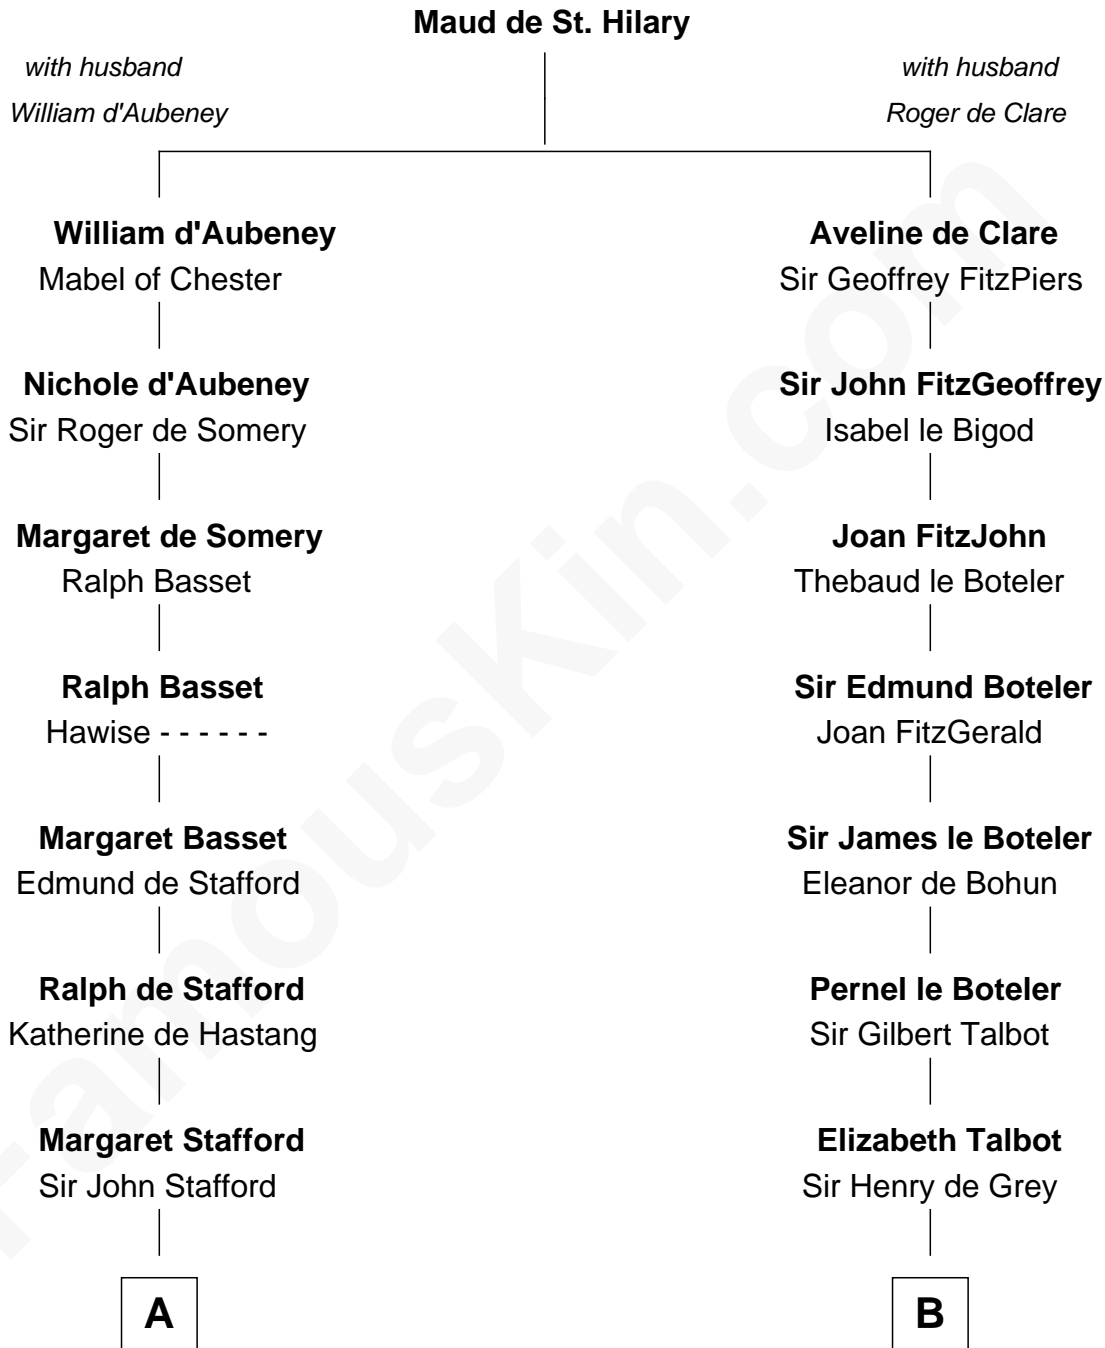

FamousKin.com

Relationship Chart of

William Ellery

Signer of the Declaration of Independence

19th cousin of

Robert Treat Paine

Signer of the Declaration of Independence

C

Col. Job Almy
Ann Lawton

Elizabeth Almy
William Ellery

William Ellery

Signer of Declaration of Independence

D

Abigail Willard
Rev. Samuel Treat

Eunice Treat
Thomas Paine

Robert Treat Paine