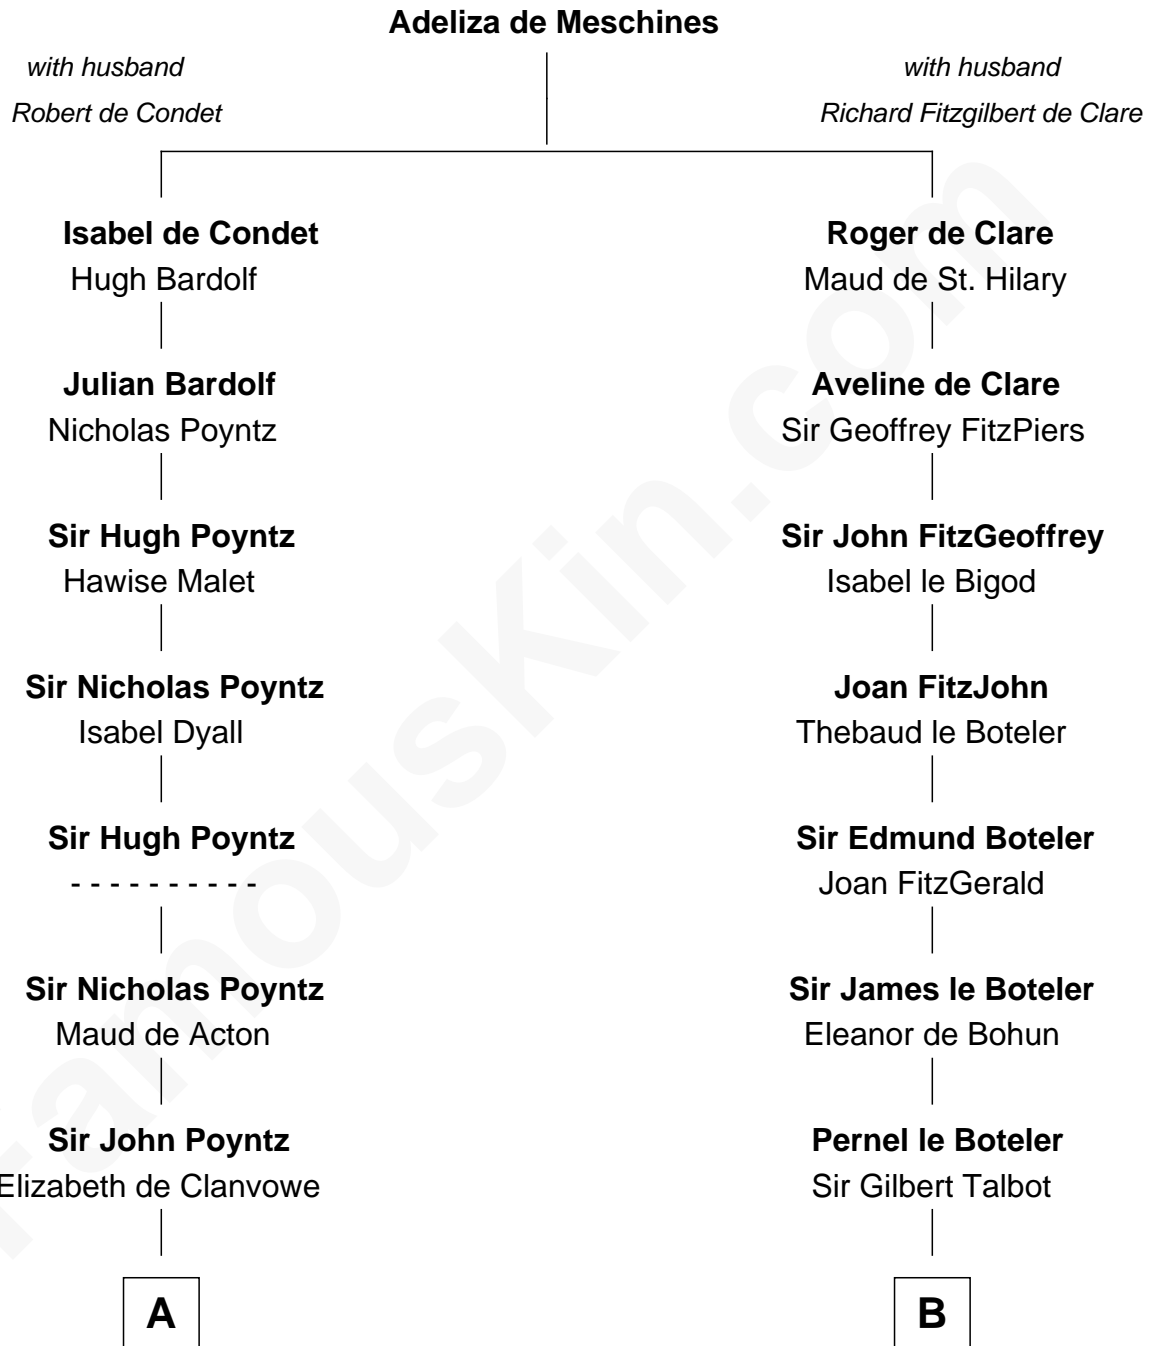

FamousKin.com

Relationship Chart of

William Ellery

Signer of the Declaration of Independence

19th cousin 1 time removed of

Robert Treat Paine

Signer of the Declaration of Independence

C

Col. Job Almy
Ann Lawton

Elizabeth Almy
William Ellery

William Ellery

Signer of Declaration of Independence

D

Abigail Sherman
Rev. Samuel Willard

Abigail Willard
Rev. Samuel Treat

Eunice Treat
Thomas Paine