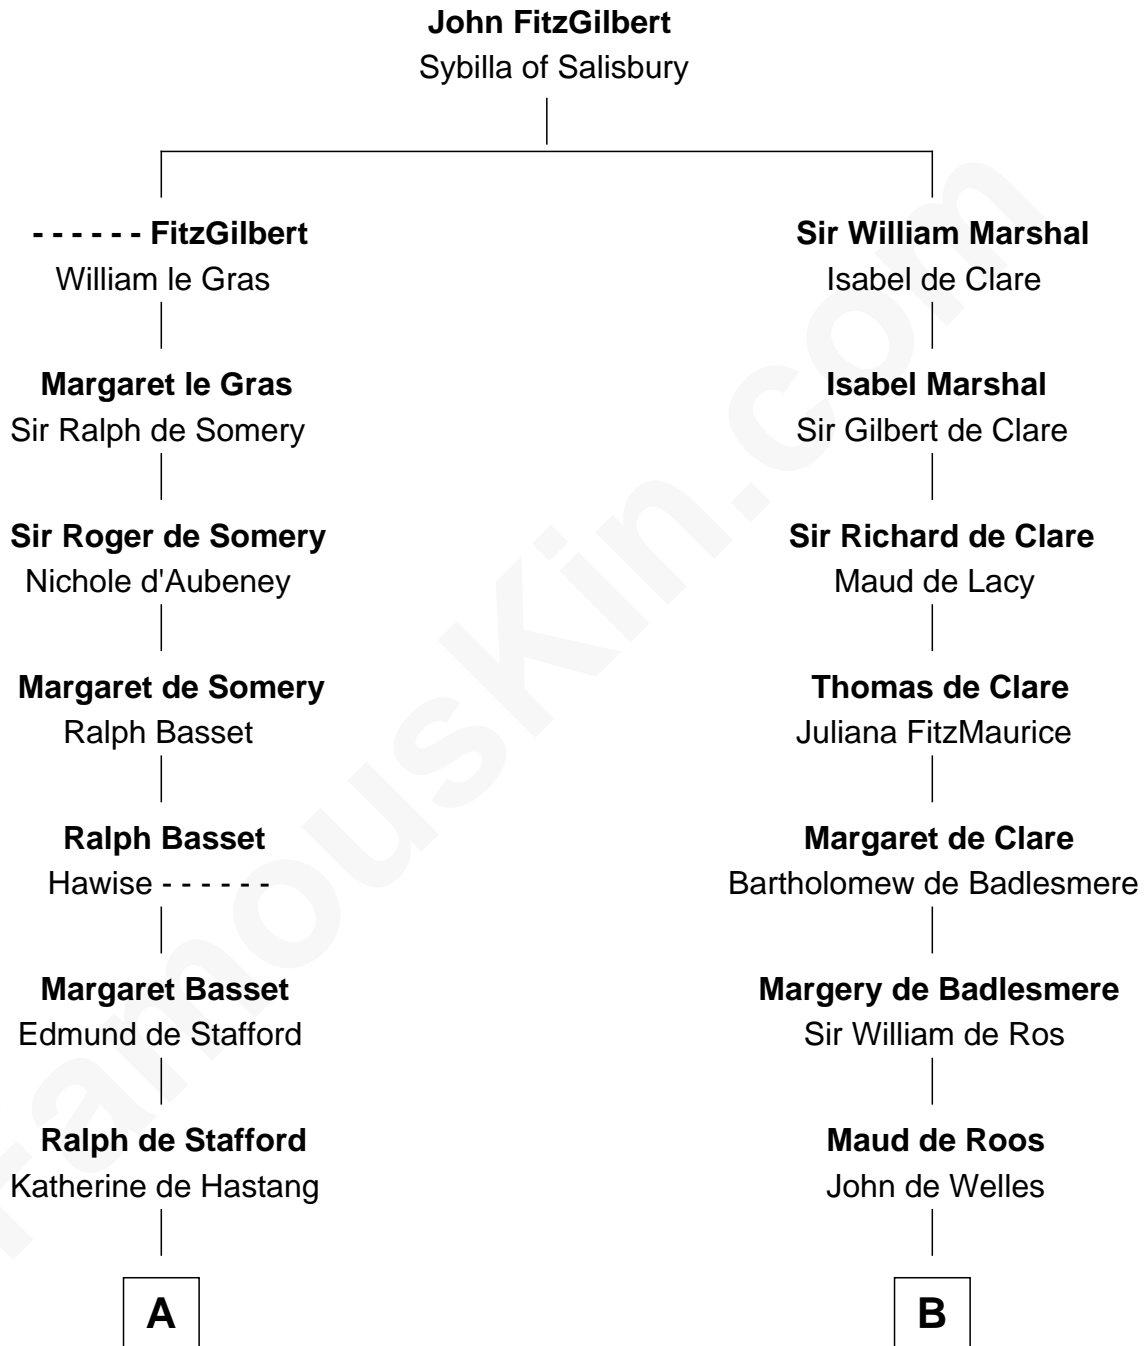

FamousKin.com

Relationship Chart of

William Ellery

Signer of the Declaration of Independence

19th cousin 1 time removed of

Robert Treat Paine

Signer of the Declaration of Independence

C

Christopher Almy

Elizabeth Cornell

Col. Job Almy

Ann Lawton

Elizabeth Almy

William Ellery

William Ellery

Signer of Declaration of Independence