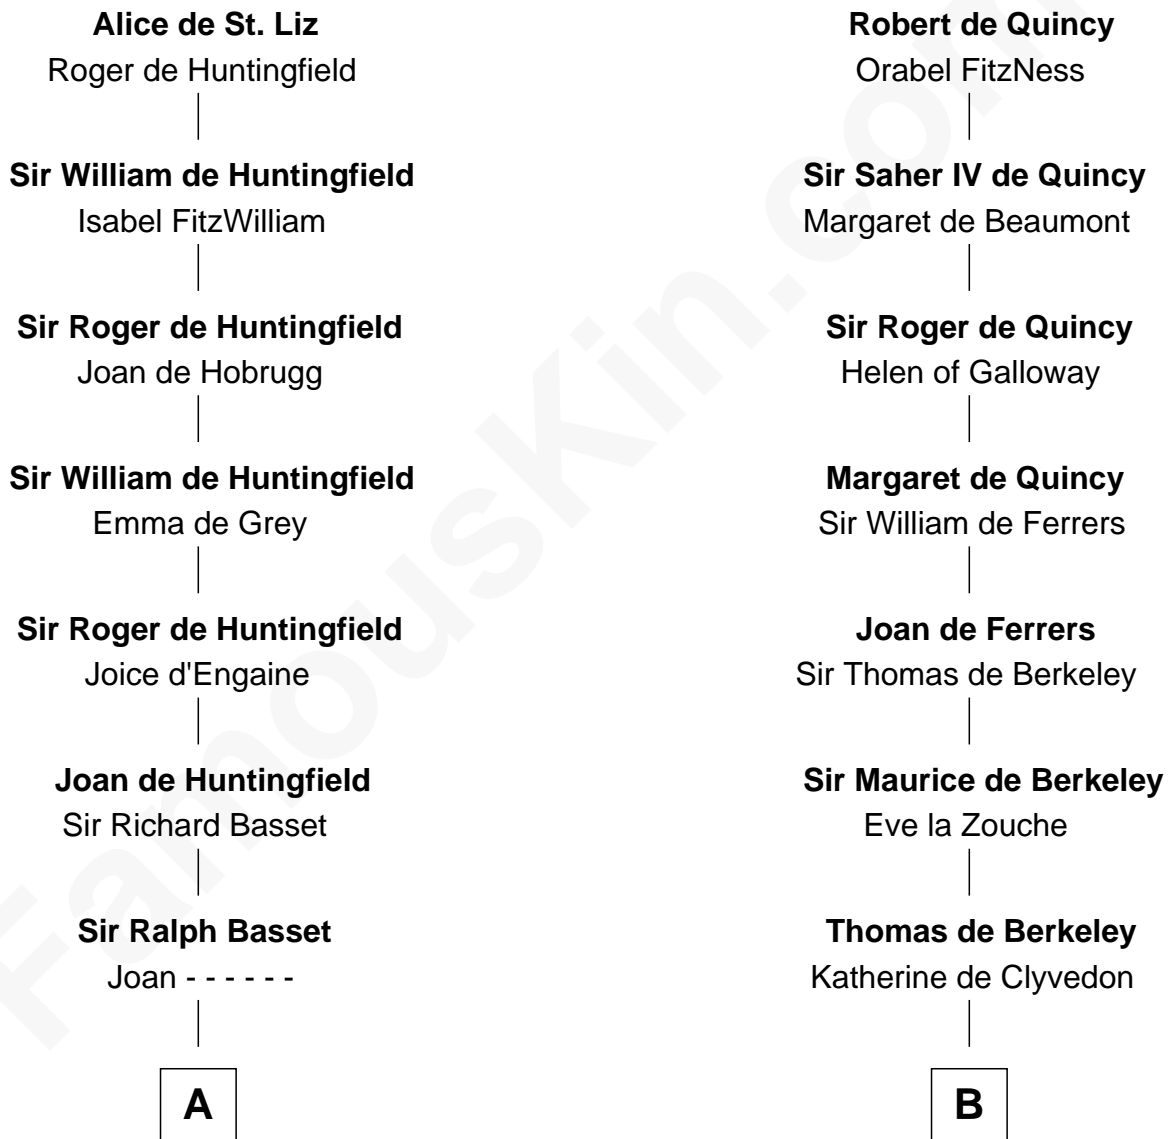

FamousKin.com

Relationship Chart of

William Ellery

Signer of the Declaration of Independence

19th cousin 1 time removed of

Thomas Nelson

Signer of the Declaration of Independence

Saher I de Quincy

Maud de St. Liz

C

Christopher Almy

Elizabeth Cornell

Col. Job Almy

Ann Lawton

Elizabeth Almy

William Ellery