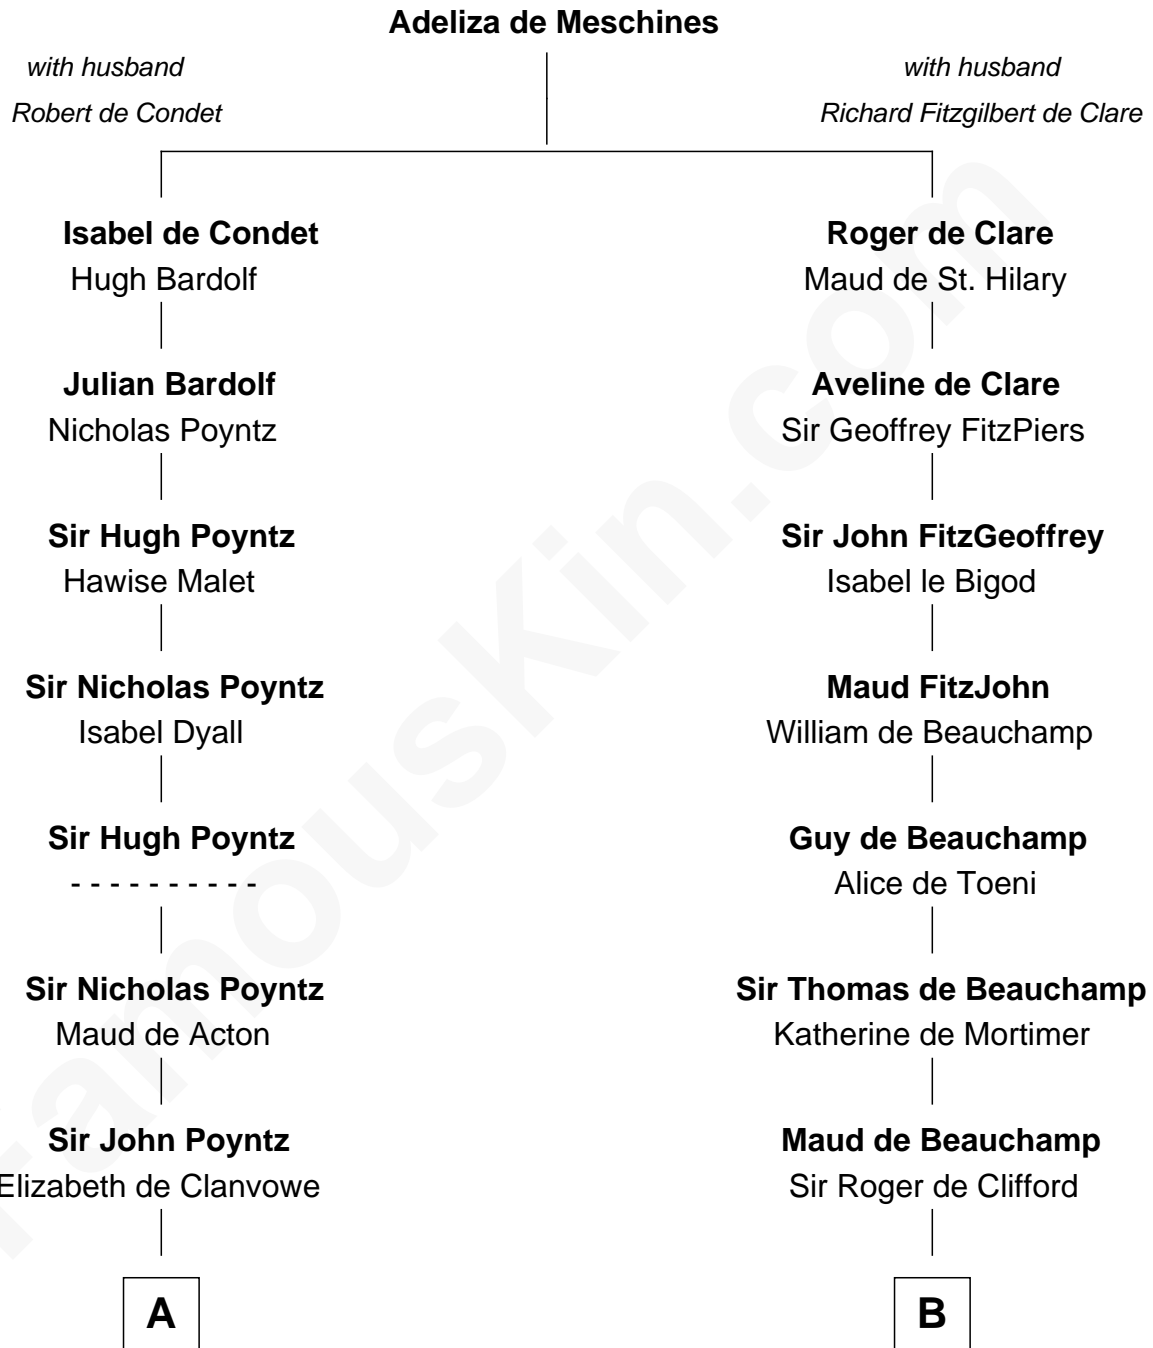

# FamousKin.com Relationship Chart of

**William Ellery**

*Signer of the Declaration of Independence*

19th cousin of

**Thomas Nelson**

*Signer of the Declaration of Independence*

**C**

**Col. Job Almy**  
Ann Lawton

**Elizabeth Almy**  
William Ellery

**William Ellery**

*Signer of Declaration of Independence*

**D**

**Margaret Reade**  
Thomas Nelson

**William Nelson**  
Elizabeth Burwell

**Thomas Nelson**

*Signer of Declaration of Independence*