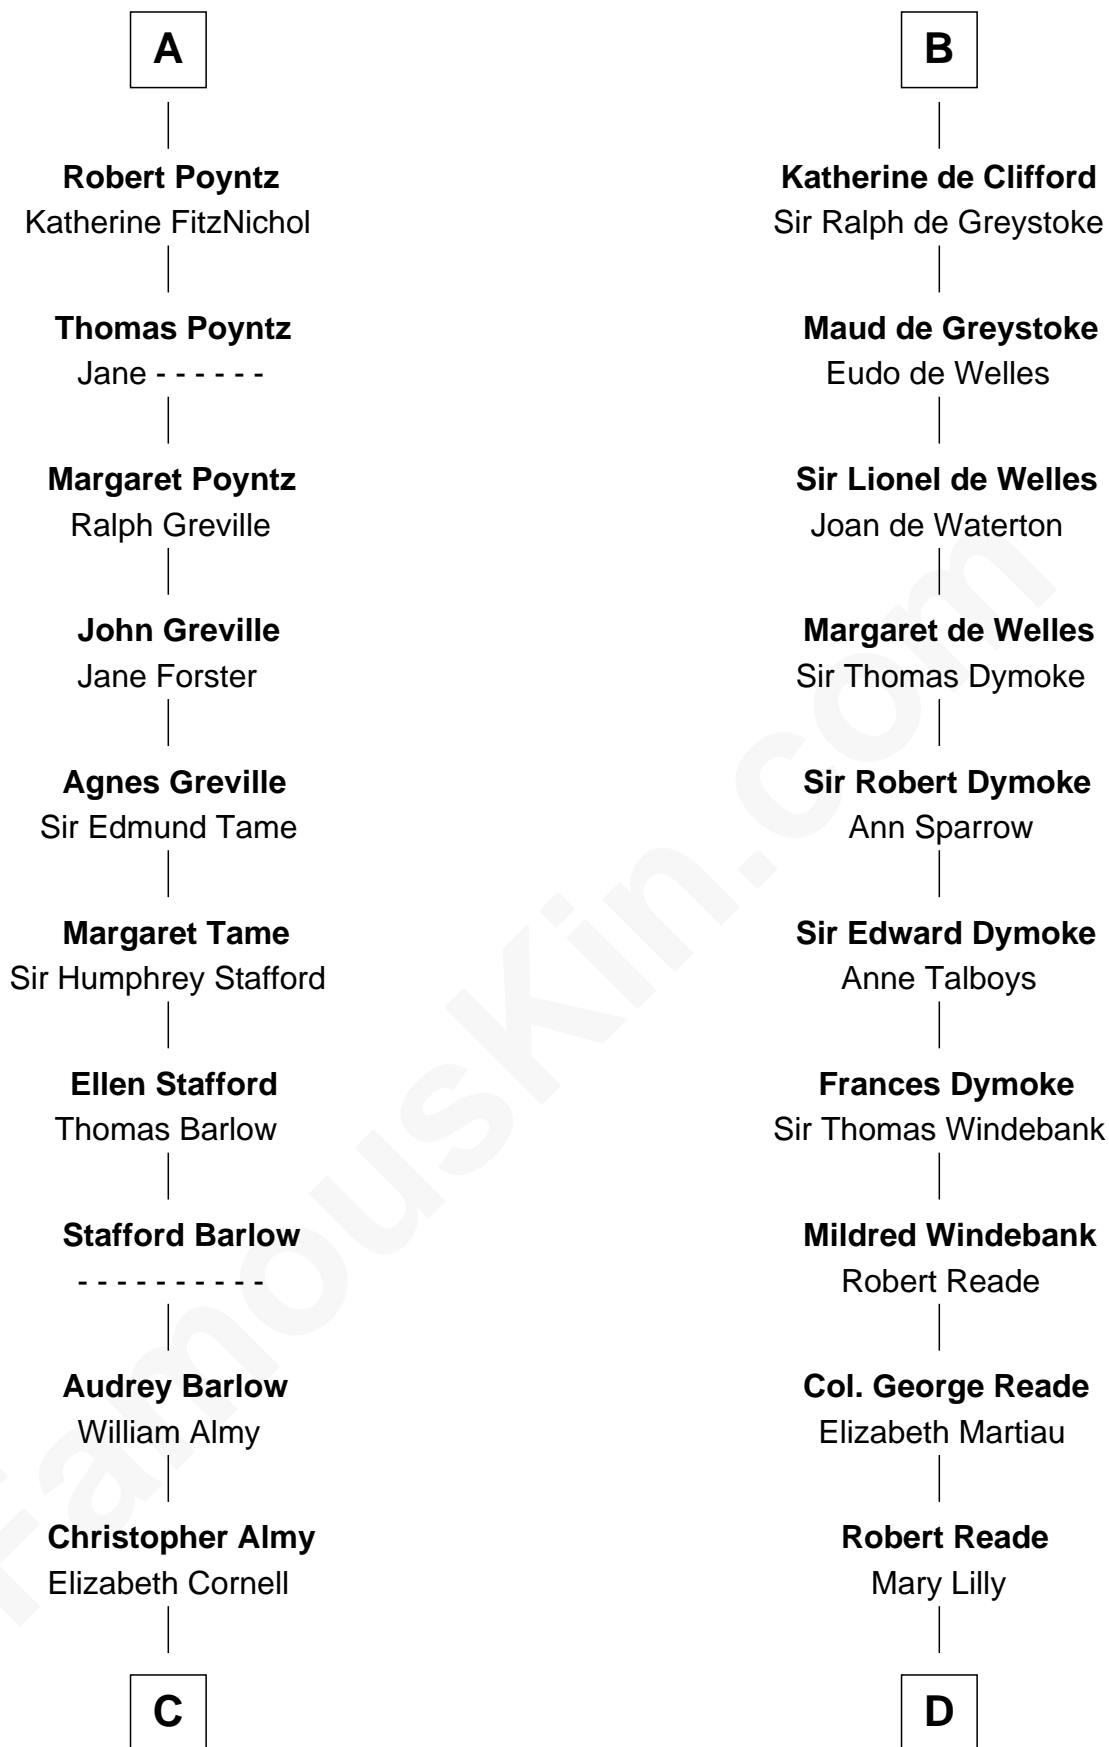

# FamousKin.com Relationship Chart of

**William Ellery**

*Signer of the Declaration of Independence*

19th cousin of

**Thomas Nelson**

*Signer of the Declaration of Independence*

**C**

**Col. Job Almy**  
Ann Lawton

**Elizabeth Almy**  
William Ellery

**William Ellery**

*Signer of Declaration of Independence*

**D**

**Margaret Reade**  
Thomas Nelson

**William Nelson**  
Elizabeth Burwell

**Thomas Nelson**

*Signer of Declaration of Independence*