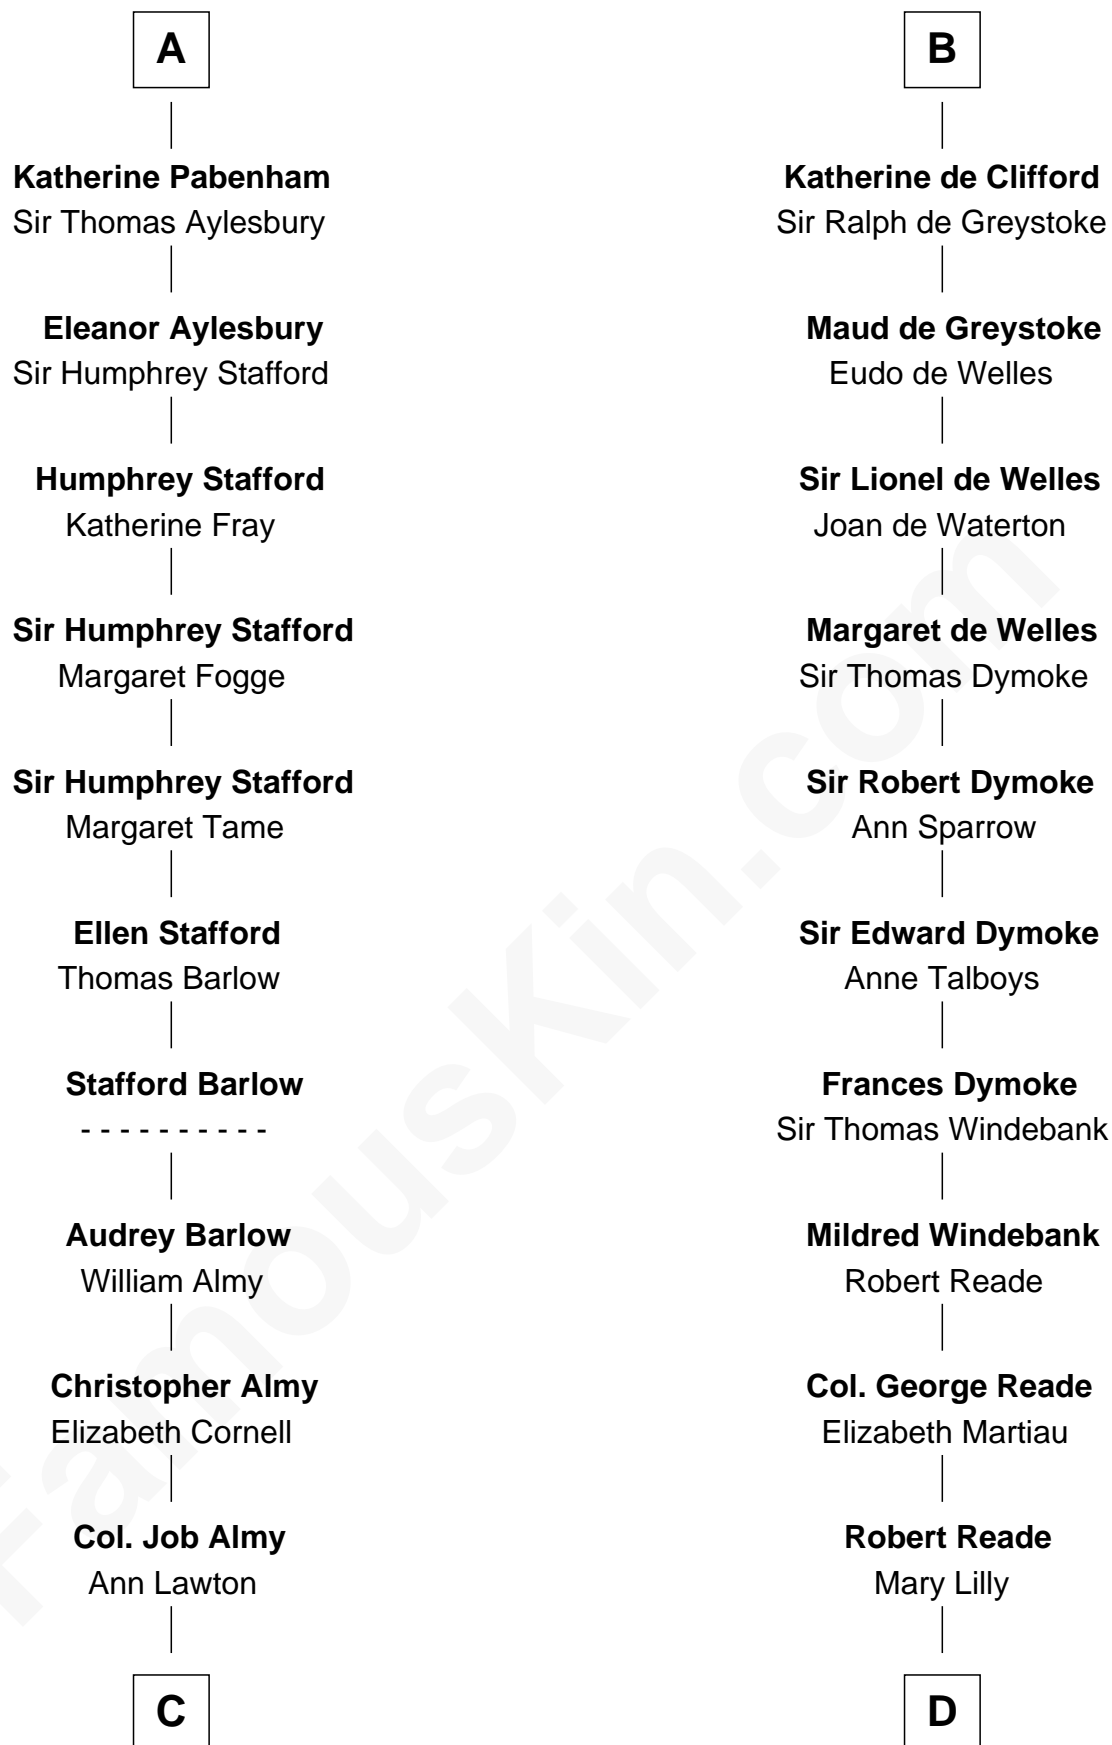

FamousKin.com

Relationship Chart of

William Ellery

Signer of the Declaration of Independence

18th cousin 1 time removed of

Thomas Nelson

Signer of the Declaration of Independence

C

Elizabeth Almy

William Ellery

William Ellery

Signer of Declaration of Independence

D

Margaret Reade

Thomas Nelson

William Nelson