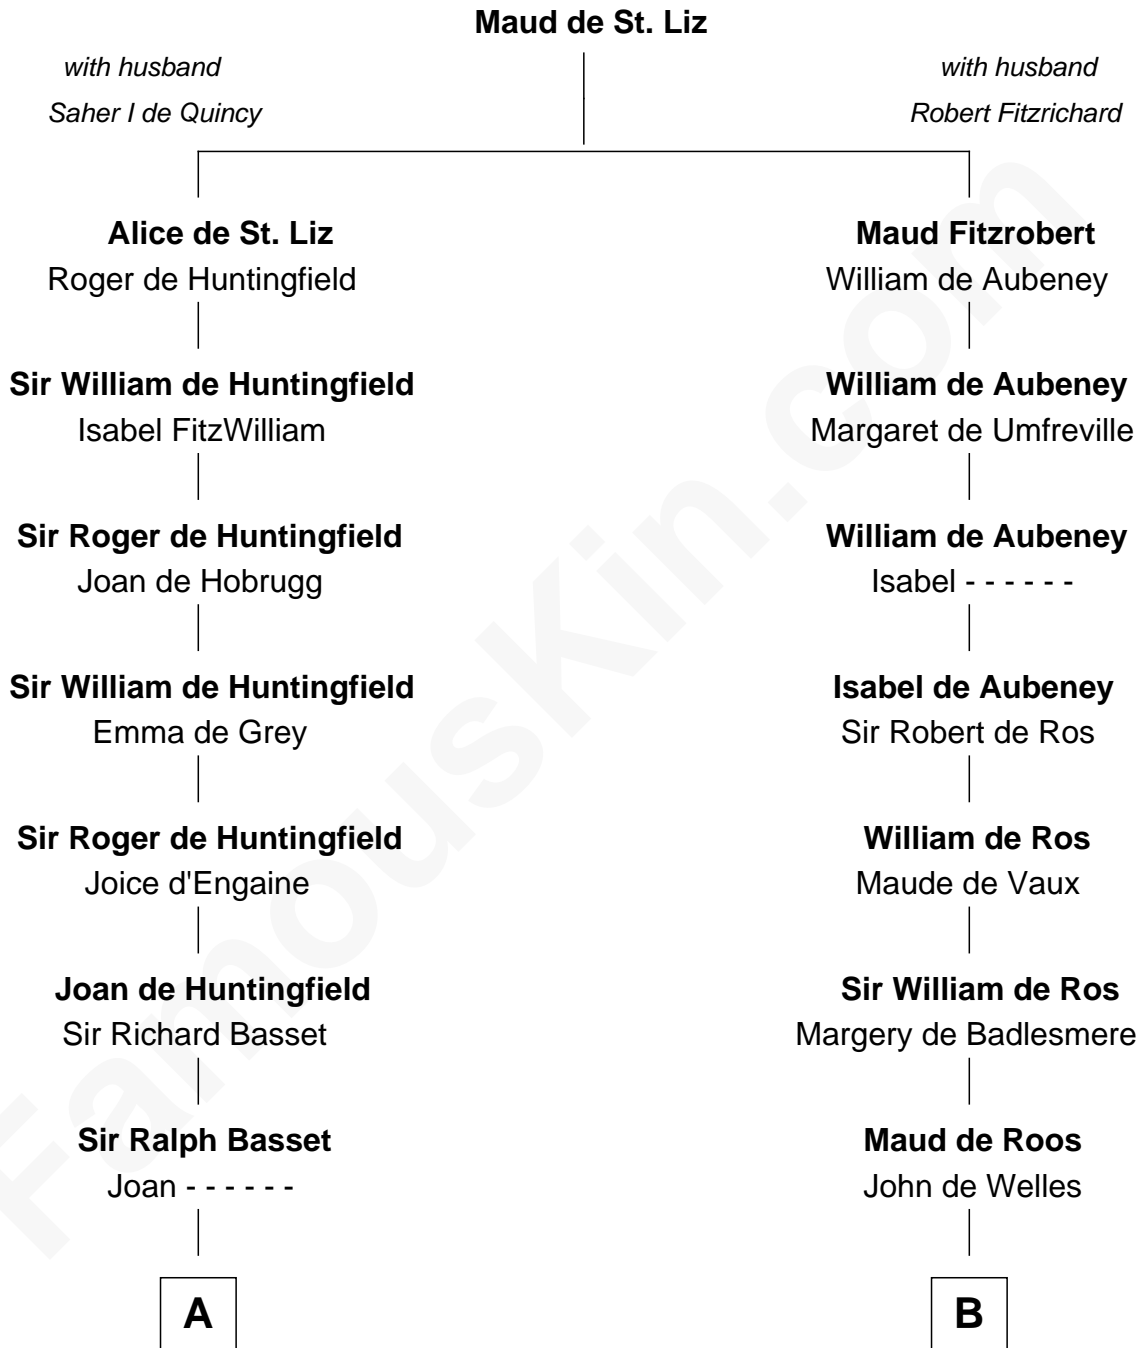

FamousKin.com Relationship Chart of

William Ellery

Signer of the Declaration of Independence

20th cousin of

William Floyd

Signer of the Declaration of Independence

C

Christopher Almy

Elizabeth Cornell

Col. Job Almy

Ann Lawton

Elizabeth Almy

William Ellery

William Ellery

Signer of Declaration of Independence

D

Sarah Brewster

Jonathan Smith

Jonathan Smith

Elizabeth Platt

Tabitha Smith

Nicholl Floyd

William Floyd

Signer of Declaration of Independence