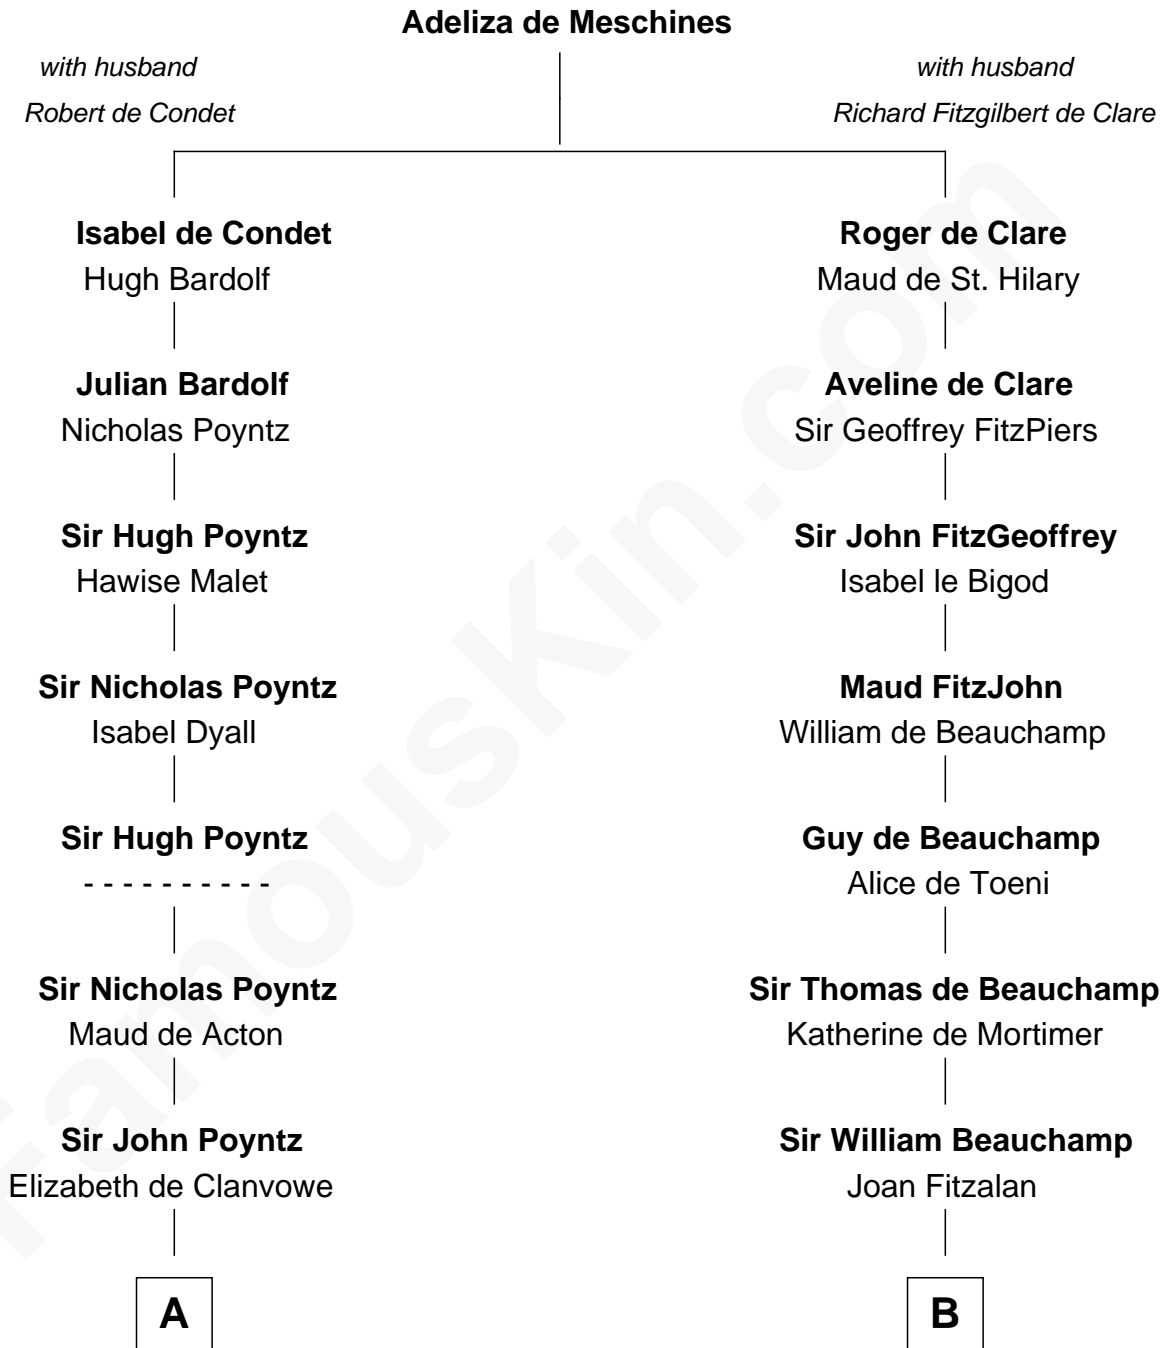

FamousKin.com Relationship Chart of

William Ellery

Signer of the Declaration of Independence

19th cousin of

William Floyd

Signer of the Declaration of Independence

C

Col. Job Almy
Ann Lawton

Elizabeth Almy
William Ellery

William Ellery

Signer of Declaration of Independence

D

Jonathan Smith
Elizabeth Platt

Tabitha Smith
Nicholl Floyd

William Floyd

Signer of Declaration of Independence