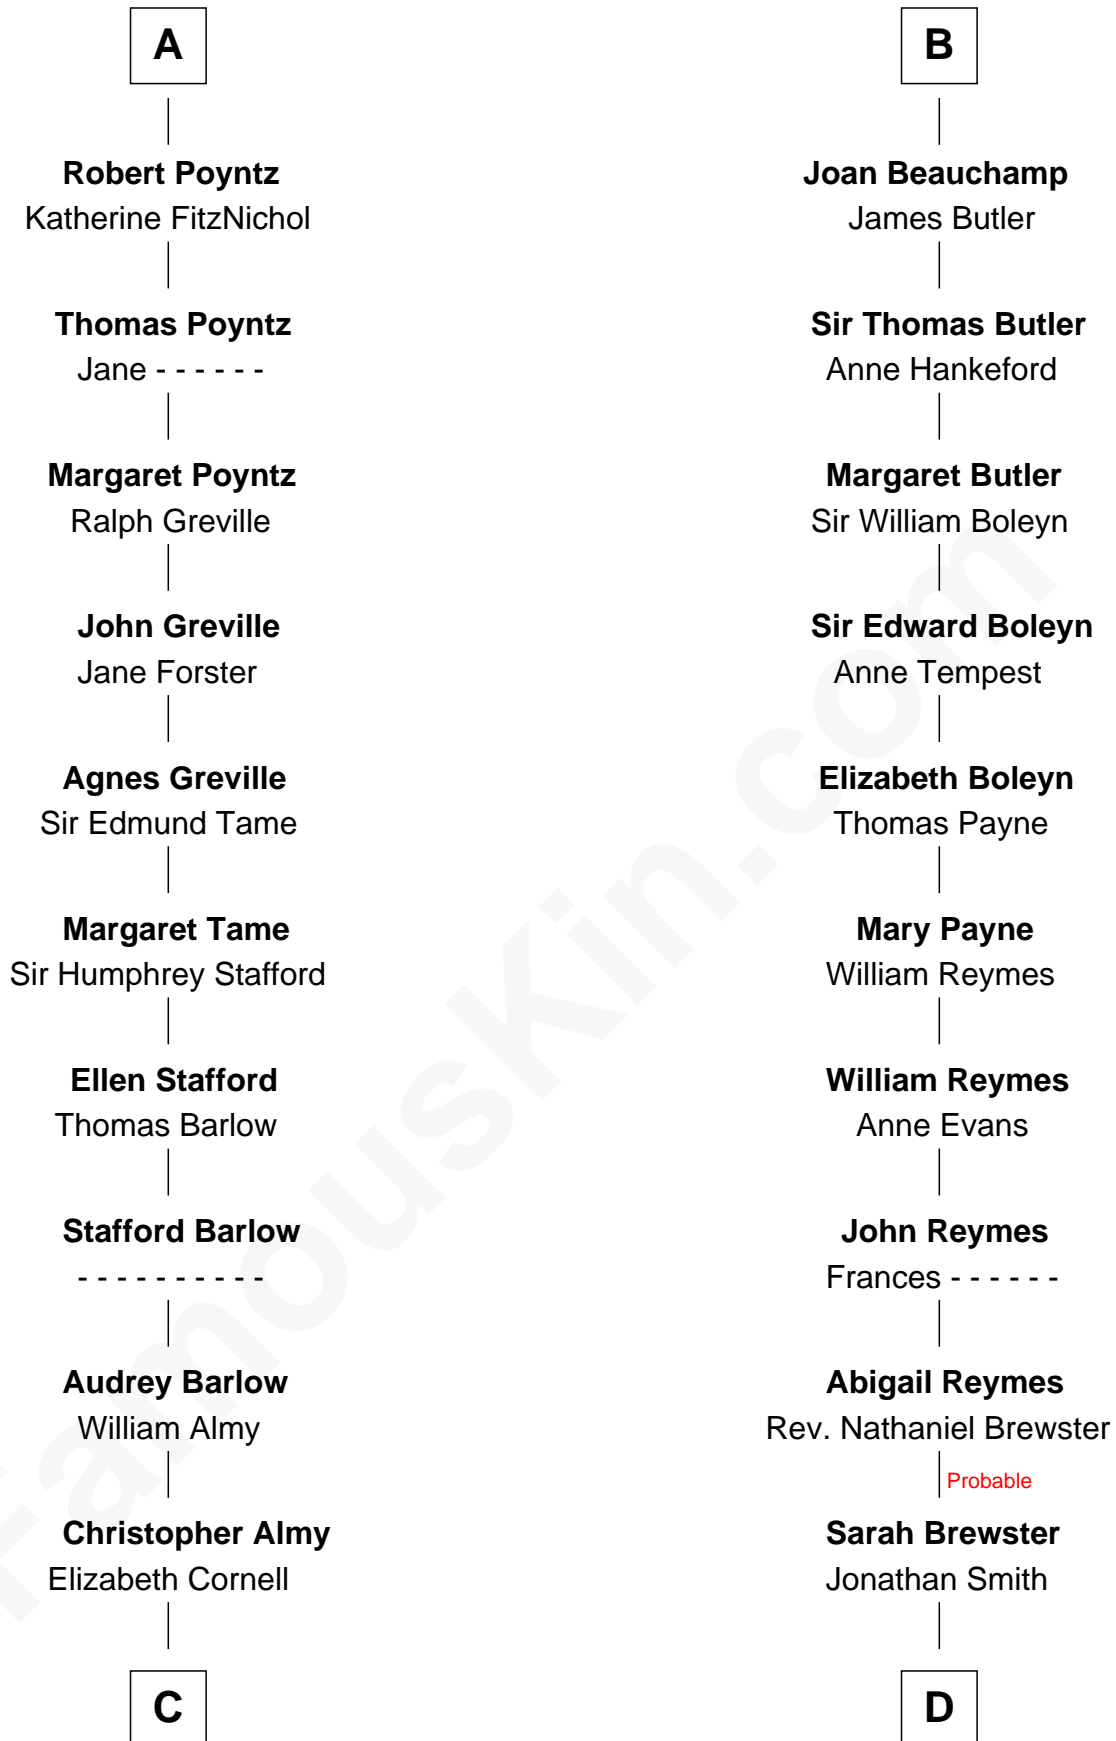

FamousKin.com Relationship Chart of

William Ellery

Signer of the Declaration of Independence

19th cousin of

William Floyd

Signer of the Declaration of Independence

C

Col. Job Almy
Ann Lawton

Elizabeth Almy
William Ellery

William Ellery

Signer of Declaration of Independence

D

Jonathan Smith
Elizabeth Platt

Tabitha Smith
Nicholl Floyd

William Floyd

Signer of Declaration of Independence