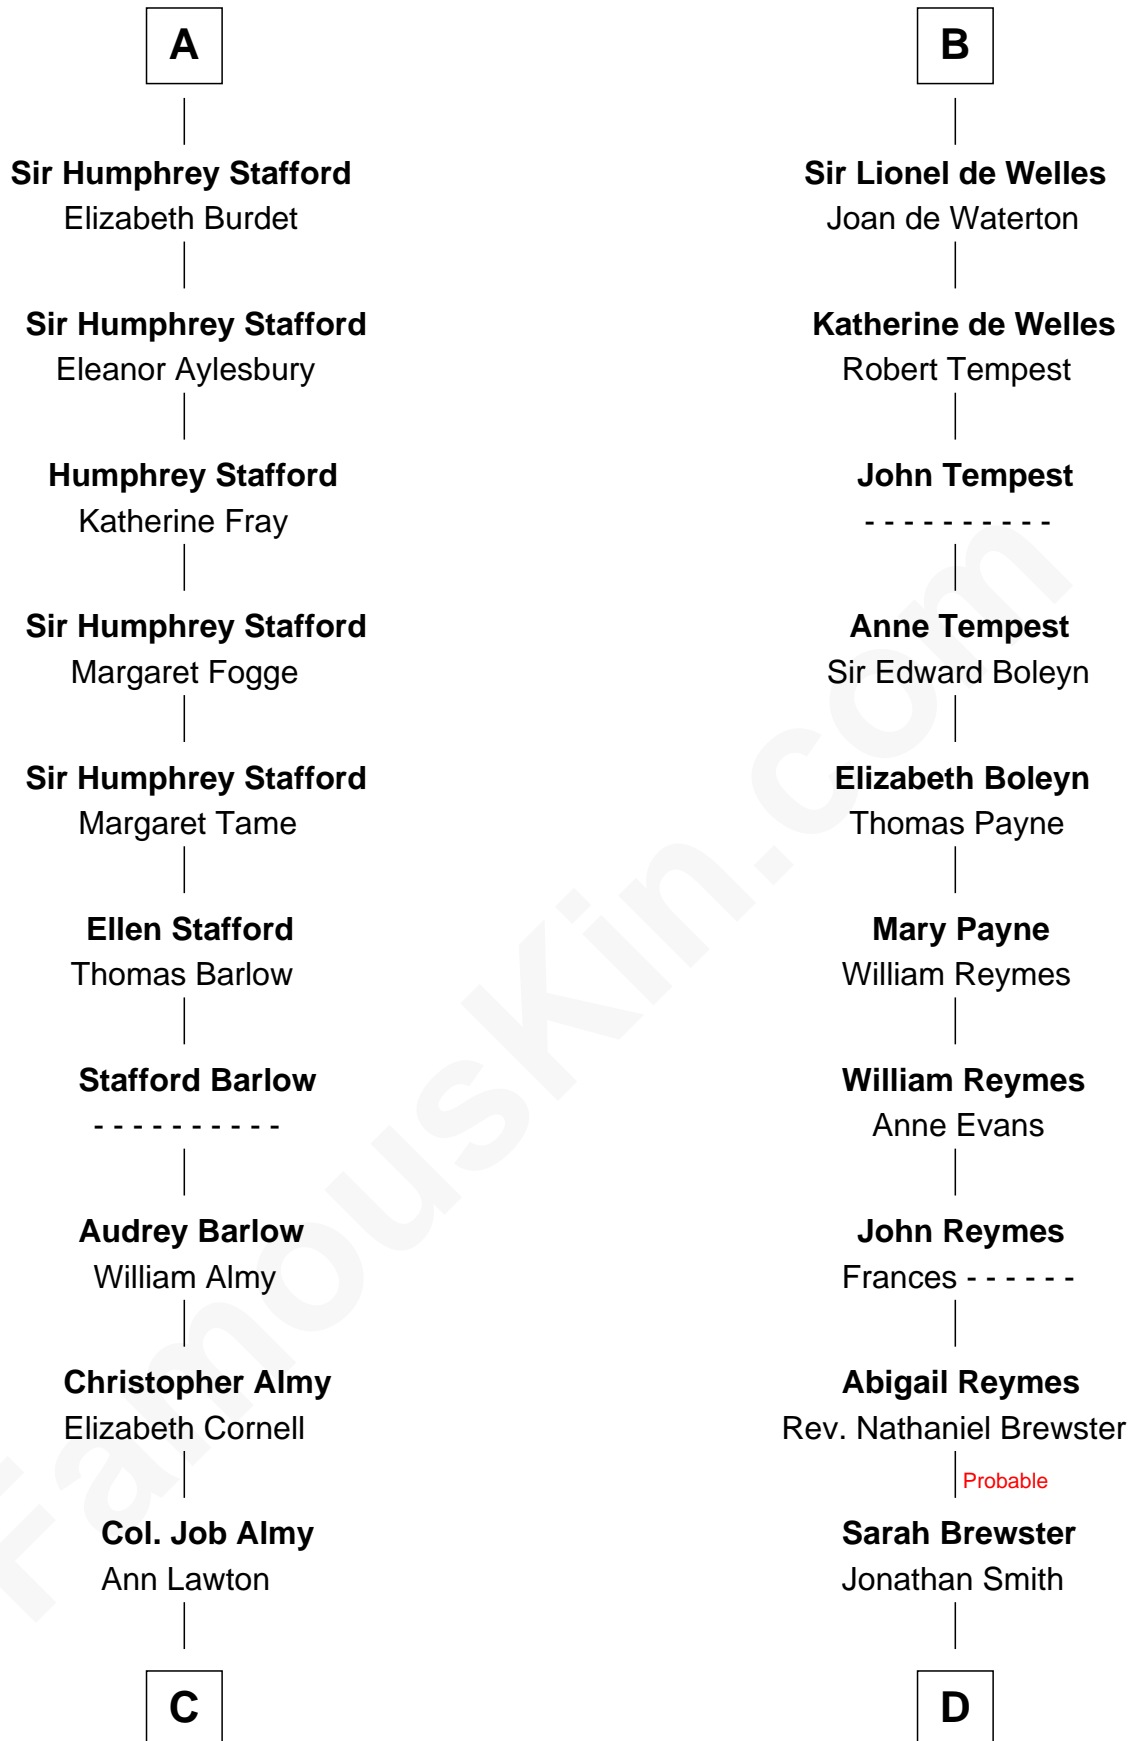

FamousKin.com

Relationship Chart of

William Ellery

Signer of the Declaration of Independence

18th cousin 1 time removed of

William Floyd

Signer of the Declaration of Independence

Sir William Longespee

Ela of Salisbury

C

Elizabeth Almy

William Ellery

William Ellery

Signer of Declaration of Independence

D

Jonathan Smith

Elizabeth Platt

Tabitha Smith

Nicholl Floyd

William Floyd

Signer of Declaration of Independence

FamousKin.com