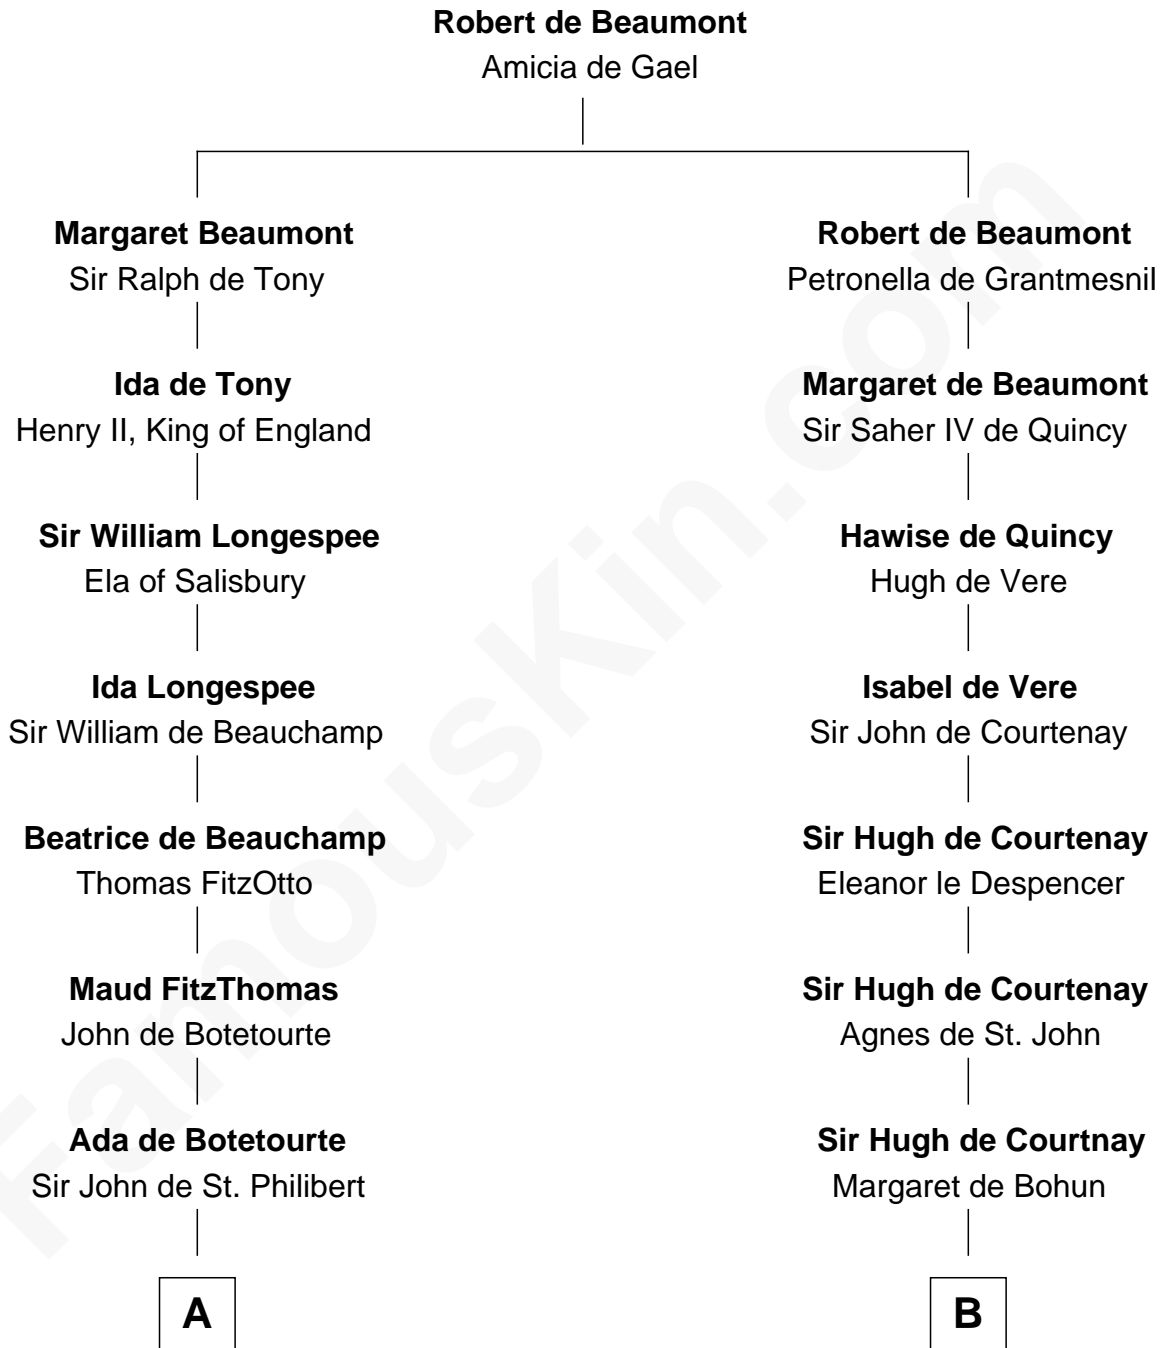

FamousKin.com

Relationship Chart of

William Ellery

Signer of the Declaration of Independence

19th cousin 2 times removed of

Caleb Brewster

Member of the Culper Spy Ring during the American Revolution

C

Audrey Barlow

William Almy

Christopher Almy

Elizabeth Cornell

Col. Job Almy

Ann Lawton

Elizabeth Almy

William Ellery

William Ellery

Signer of Declaration of Independence

D

Daniel Brewster

Anna Jayne

Benjamin Brewster

Sarah Biggs

Caleb Brewster