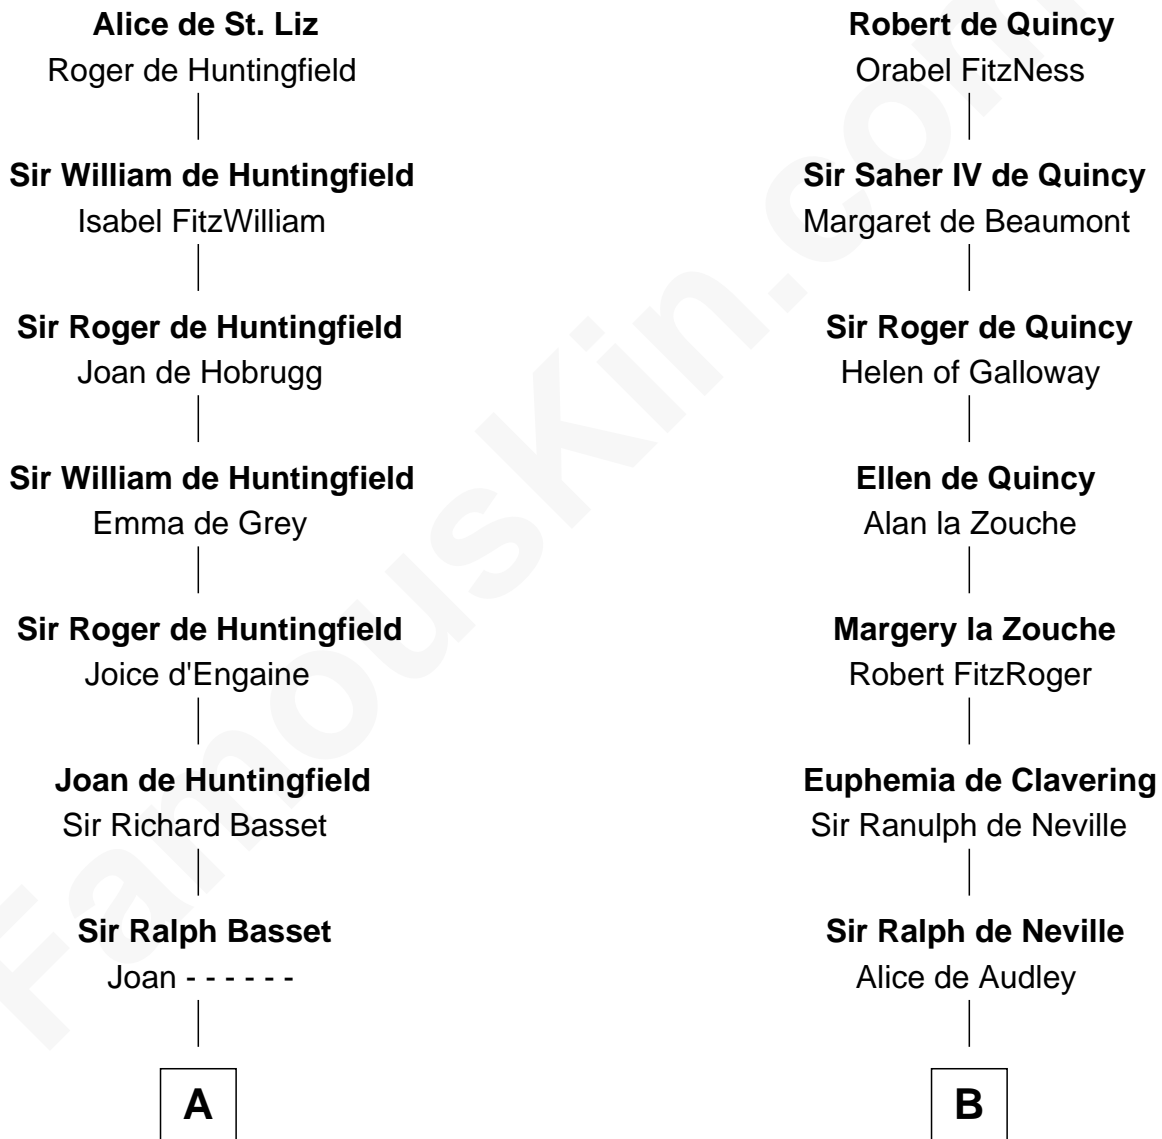

Saher I de Quincy

Maud de St. Liz