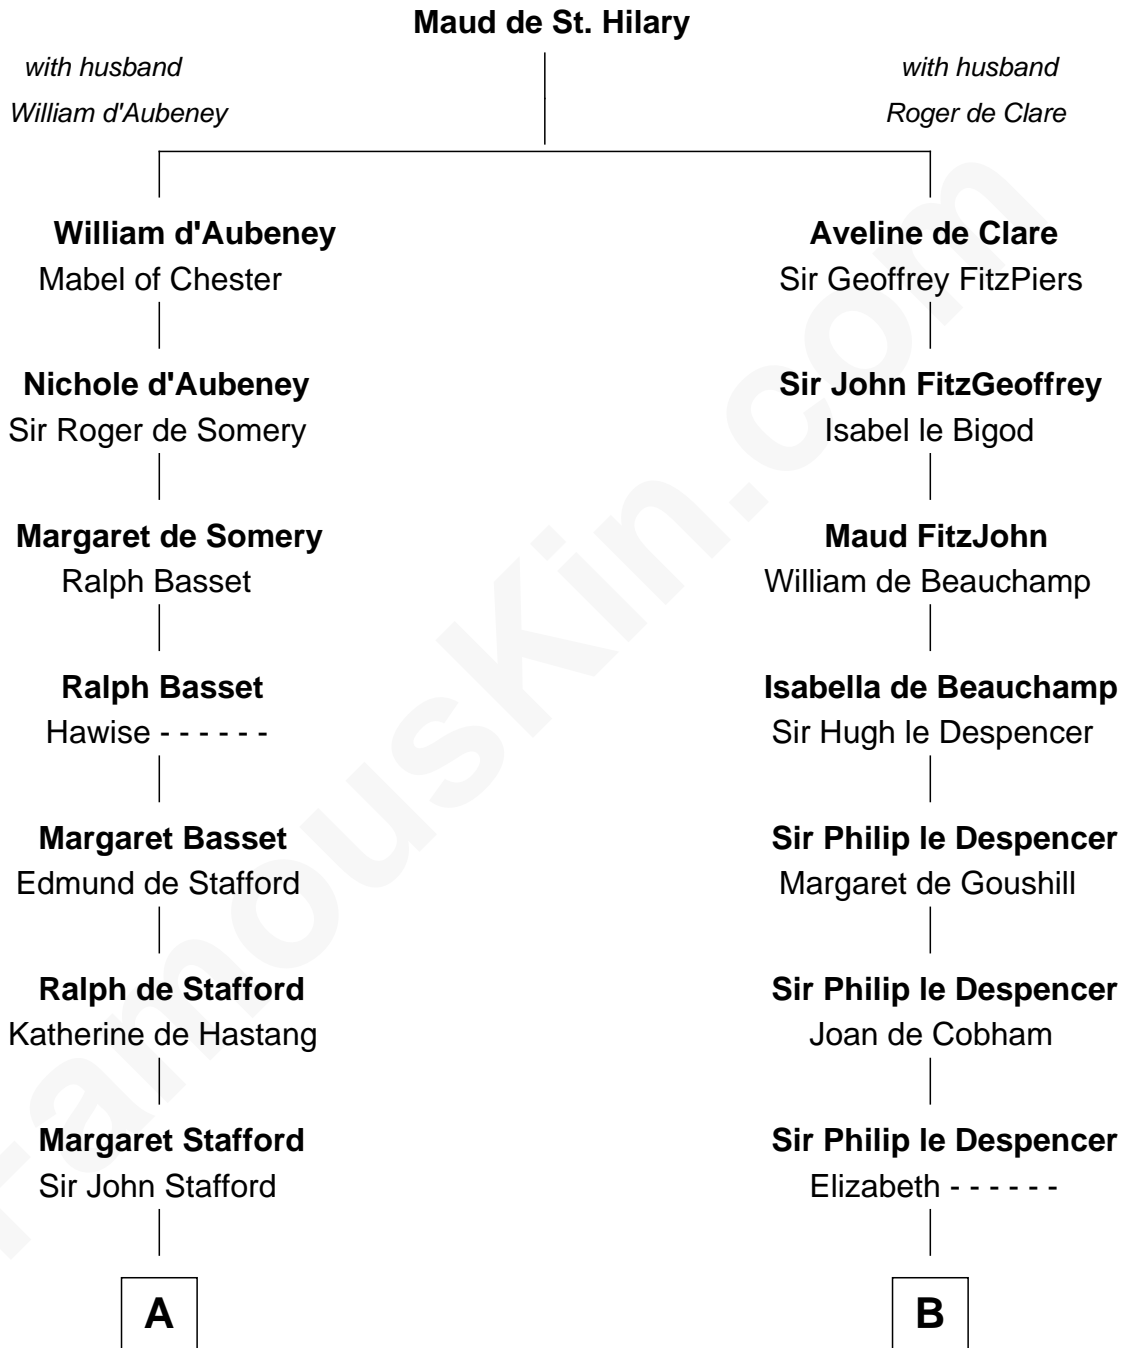

FamousKin.com

Relationship Chart of

William Ellery

Signer of the Declaration of Independence

18th cousin 1 time removed of

Caesar Rodney

Signer of the Declaration of Independence

C

Col. Job Almy
Ann Lawton

Elizabeth Almy
William Ellery

William Ellery
Signer of Declaration of Independence

D

Caesar Rodney
Elizabeth Crawford

Caesar Rodney
Signer of Declaration of Independence

FamousKin.com