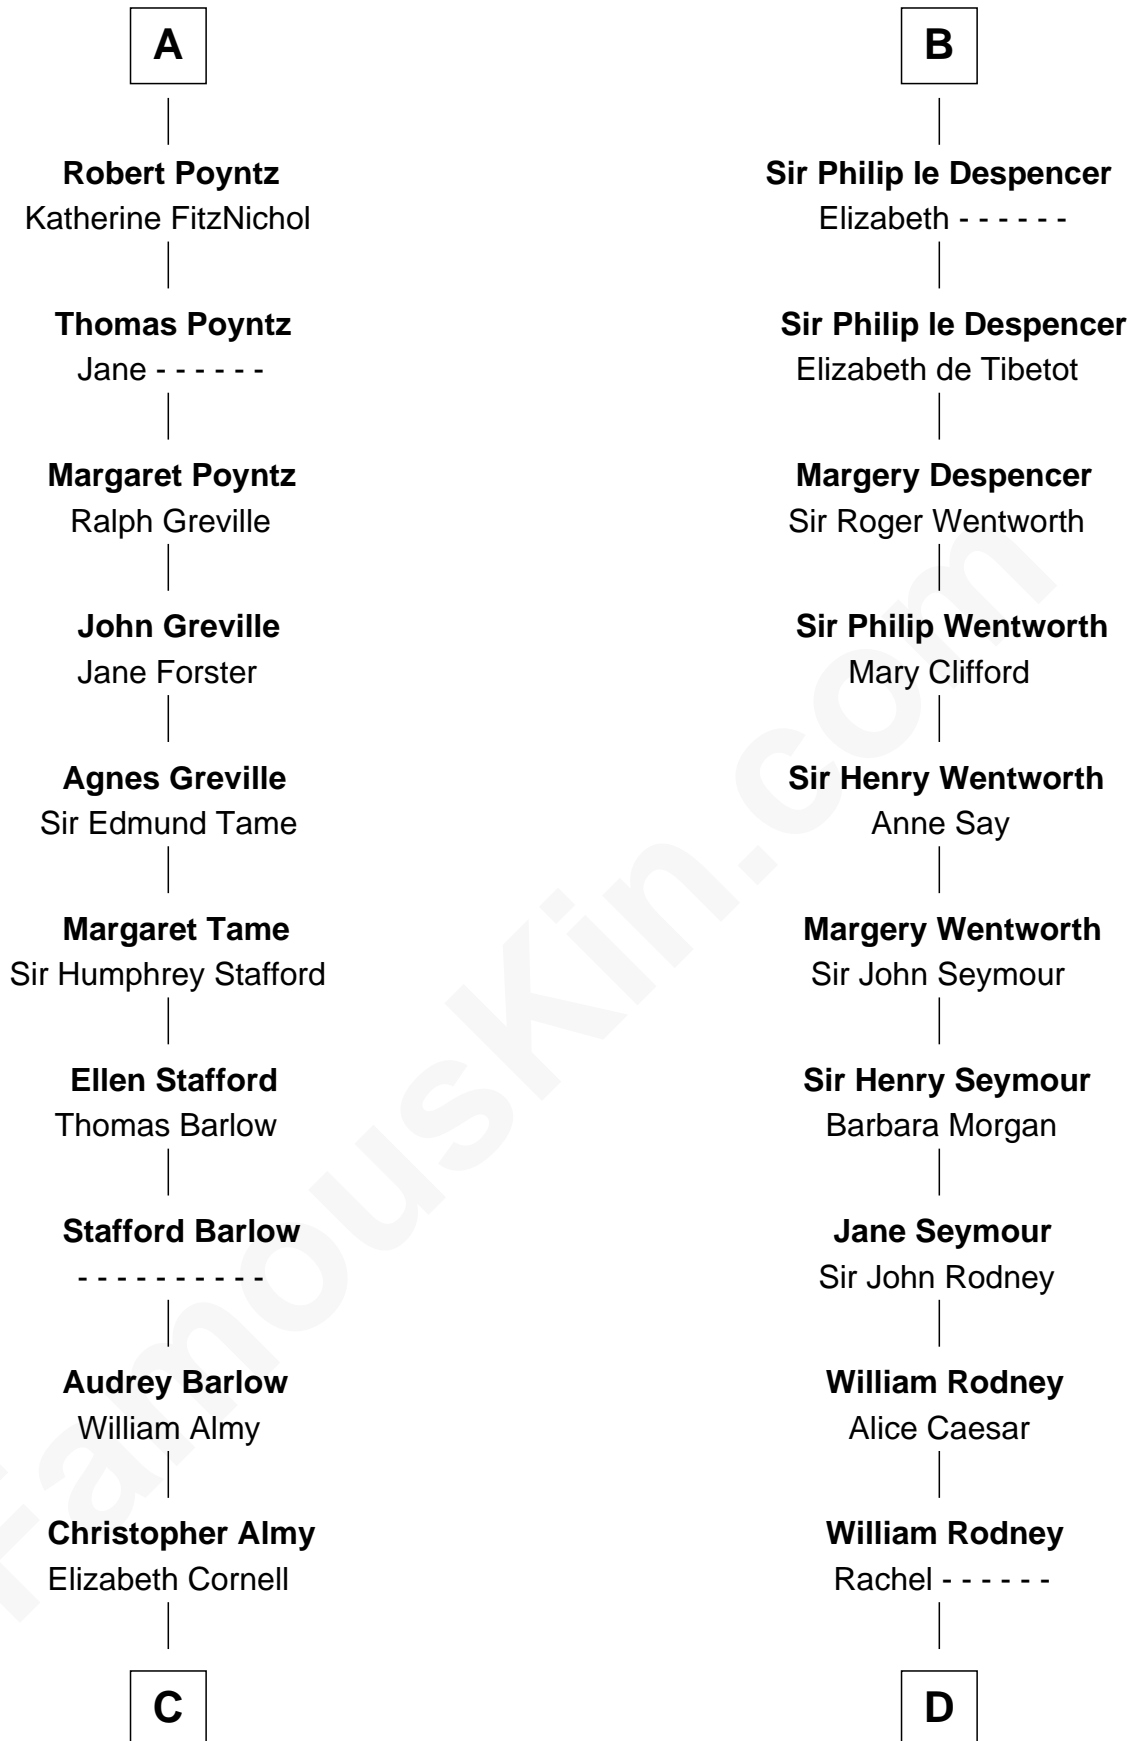

FamousKin.com

Relationship Chart of

William Ellery

Signer of the Declaration of Independence

19th cousin of

Caesar Rodney

Signer of the Declaration of Independence

C

Col. Job Almy
Ann Lawton

Elizabeth Almy
William Ellery

William Ellery

Signer of Declaration of Independence

D

Capt. William Rodney
Sarah Jones

Caesar Rodney
Elizabeth Crawford

Caesar Rodney