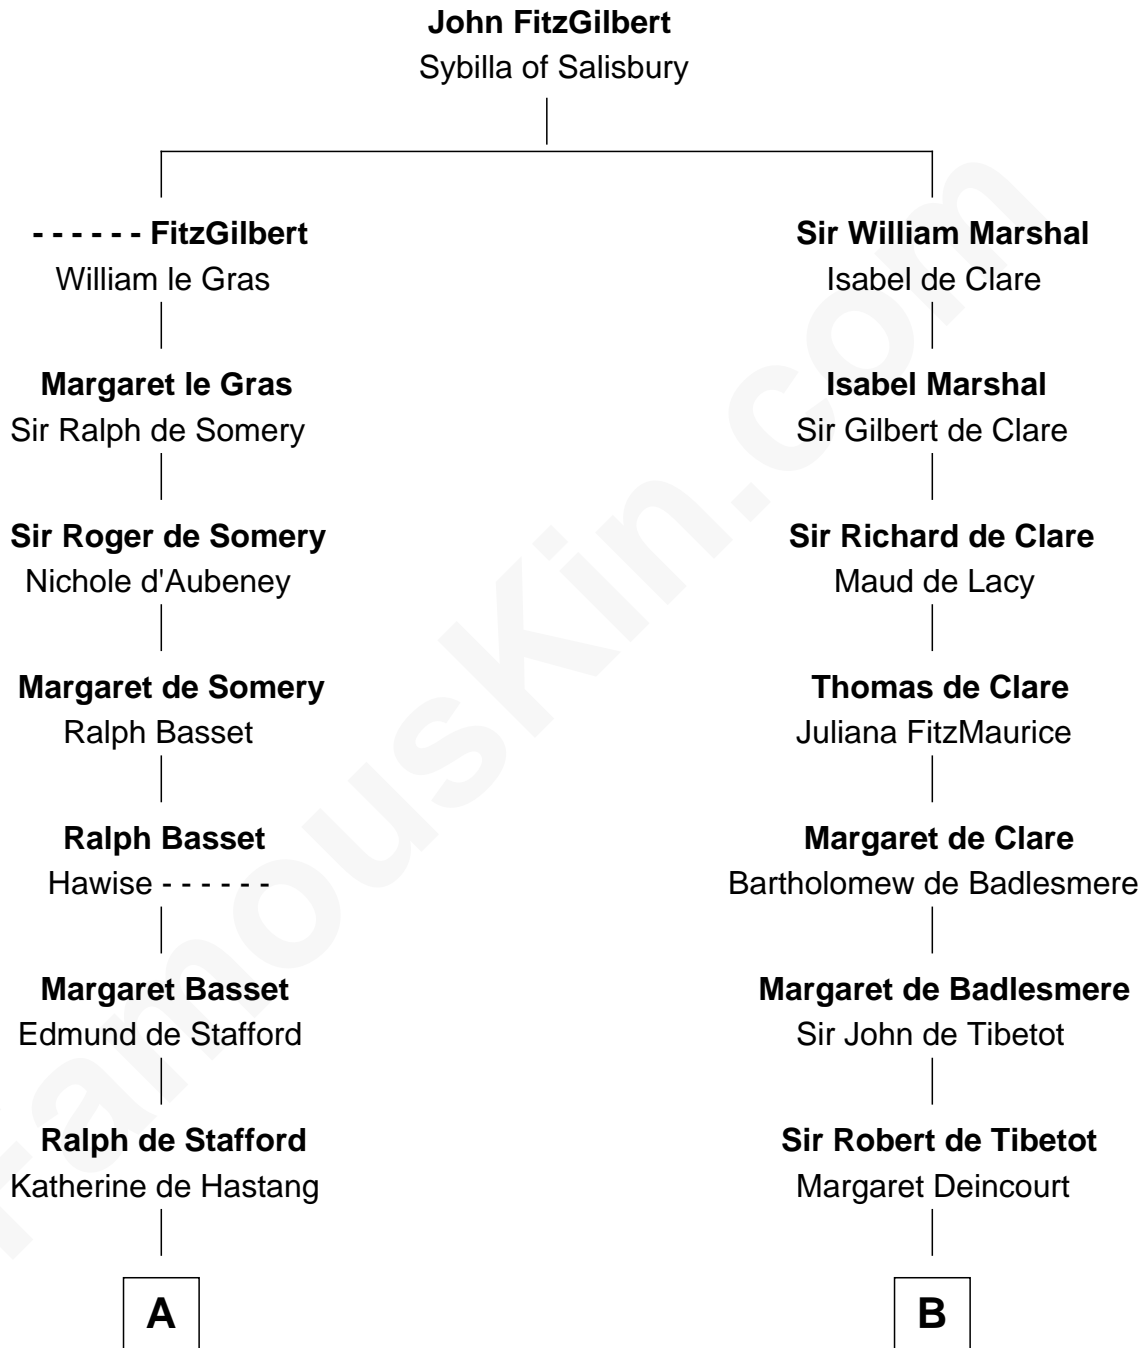

FamousKin.com

Relationship Chart of

William Ellery

Signer of the Declaration of Independence

18th cousin 2 times removed of

Caesar Rodney

Signer of the Declaration of Independence

C

Christopher Almy

Elizabeth Cornell

Col. Job Almy

Ann Lawton

Elizabeth Almy

William Ellery

William Ellery

Signer of Declaration of Independence

D

Caesar Rodney

Elizabeth Crawford

Caesar Rodney

Signer of Declaration of Independence

FamousKin.com