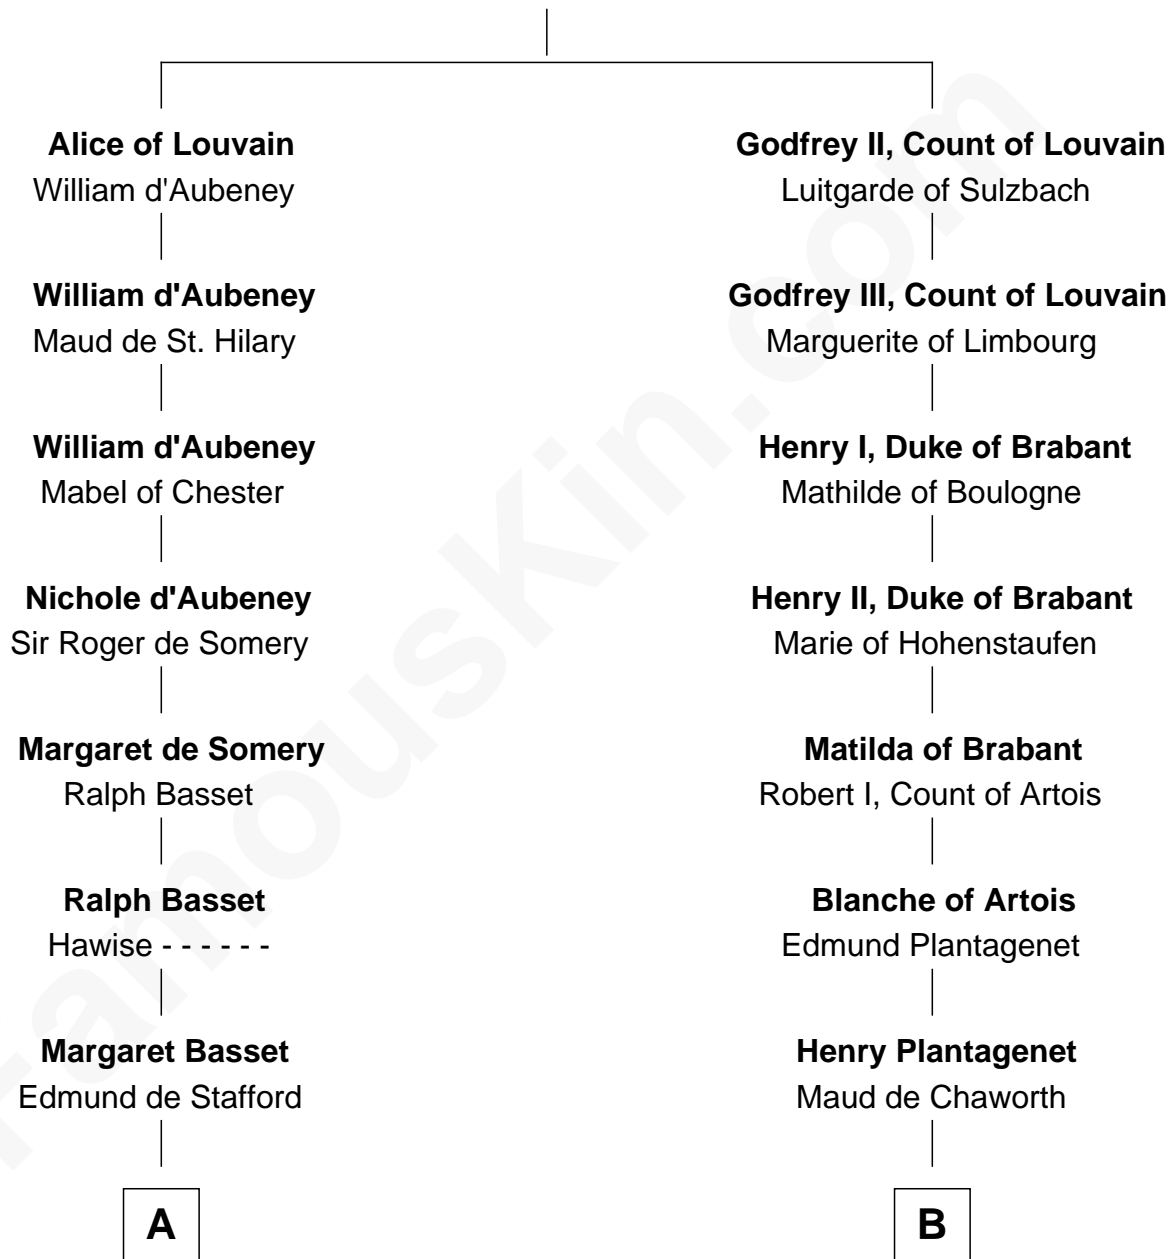

FamousKin.com

Relationship Chart of

William Ellery

Signer of the Declaration of Independence

20th cousin 1 time removed of

Caesar Rodney

Signer of the Declaration of Independence

Gottfried I, Count of Louvain

Ide de Chiny

C

Audrey Barlow

William Almy

Christopher Almy

Elizabeth Cornell

Col. Job Almy

Ann Lawton

Elizabeth Almy

William Ellery

William Ellery

Signer of Declaration of Independence

D

William Rodney

Rachel - - - - -

Capt. William Rodney