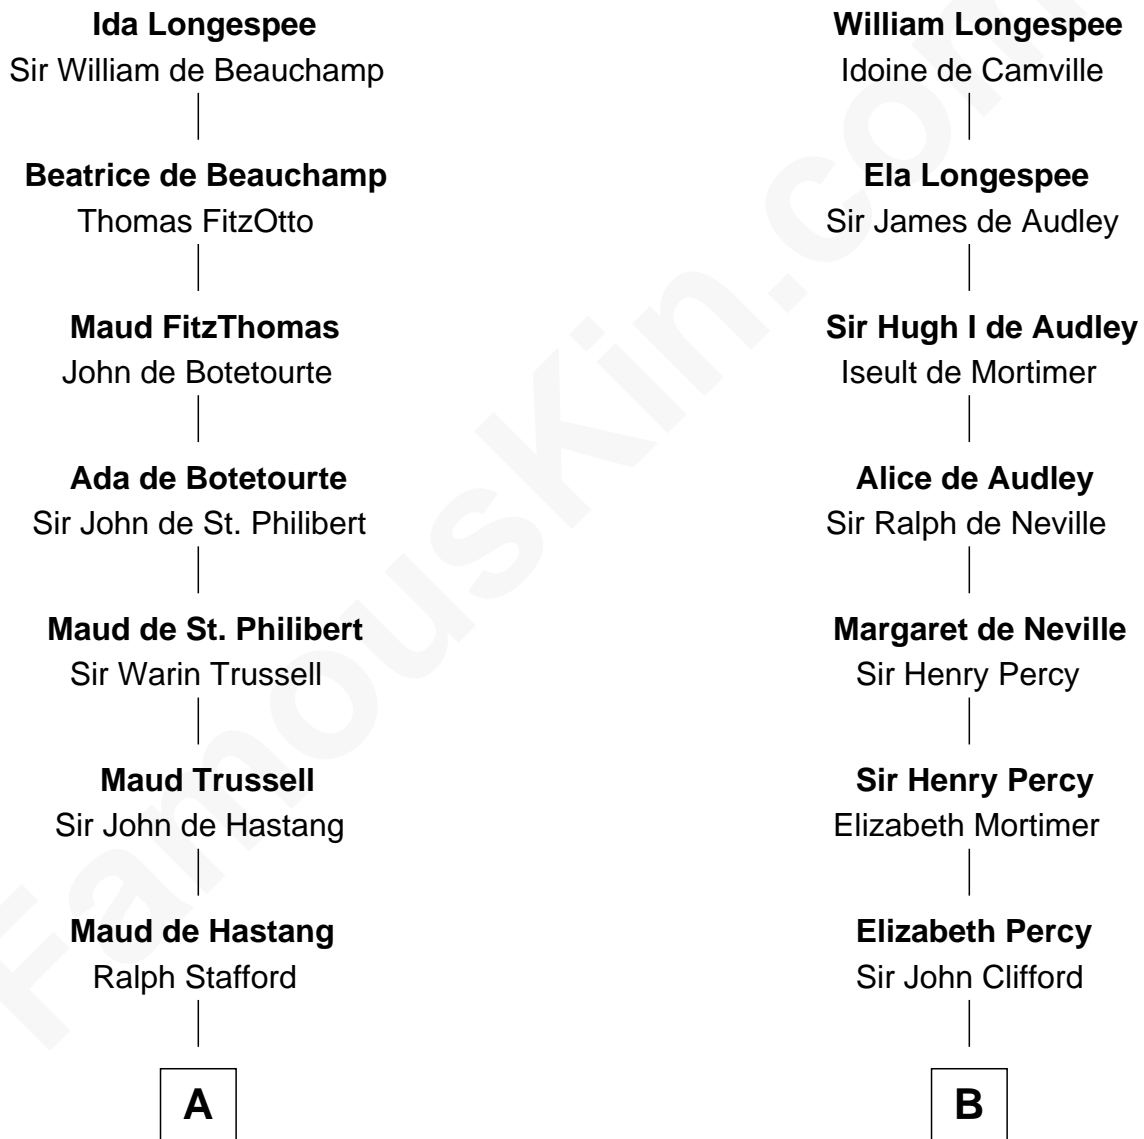

## Relationship Chart of

### William Ellery

*Signer of the Declaration of Independence*

16th cousin 2 times removed of

### Caesar Rodney

*Signer of the Declaration of Independence*

**Sir William Longespee**

Ela of Salisbury

**C**

—  
**Elizabeth Almy**

William Ellery

—  
**William Ellery**