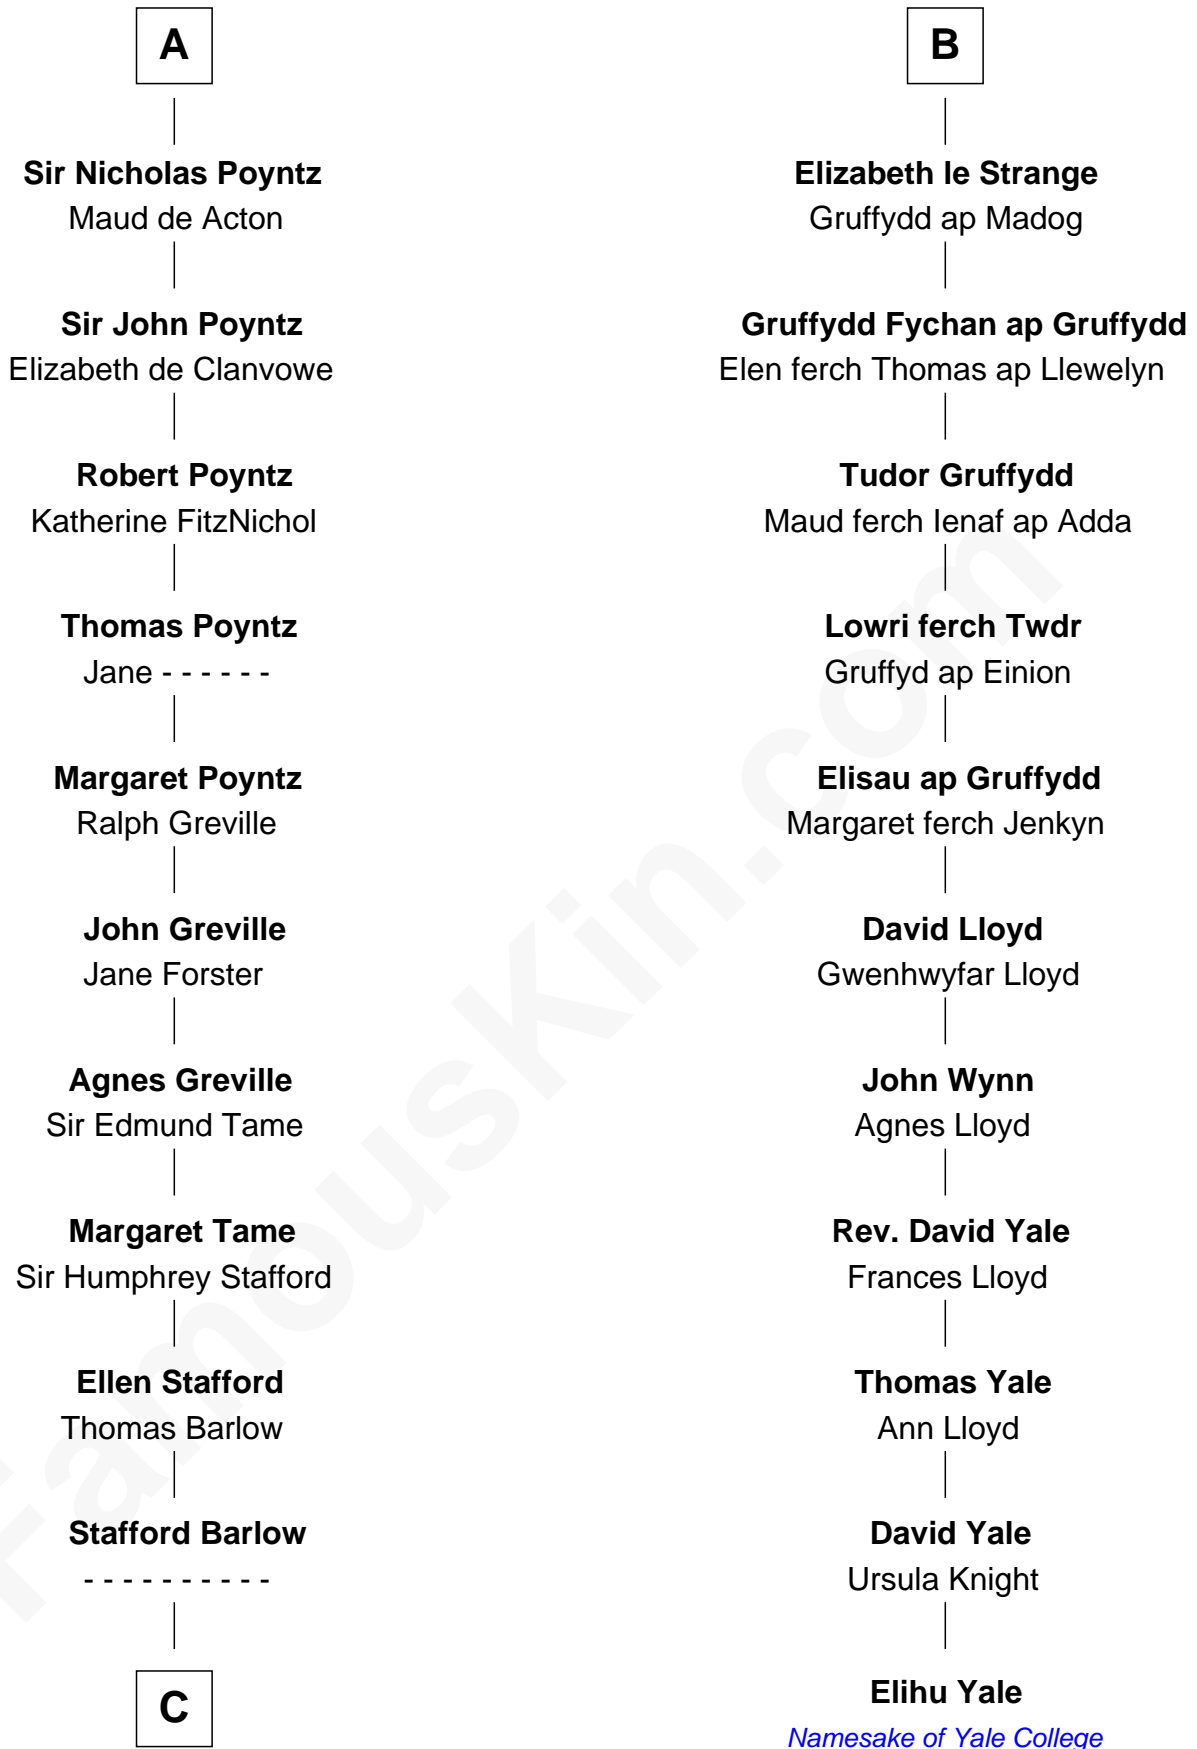

FamousKin.com

Relationship Chart of

William Ellery

Signer of the Declaration of Independence

17th cousin 4 times removed of

Elihu Yale

Benefactor and Namesake of Yale College

C

Audrey Barlow

William Almy

Christopher Almy

Elizabeth Cornell

Col. Job Almy

Ann Lawton

Elizabeth Almy

William Ellery