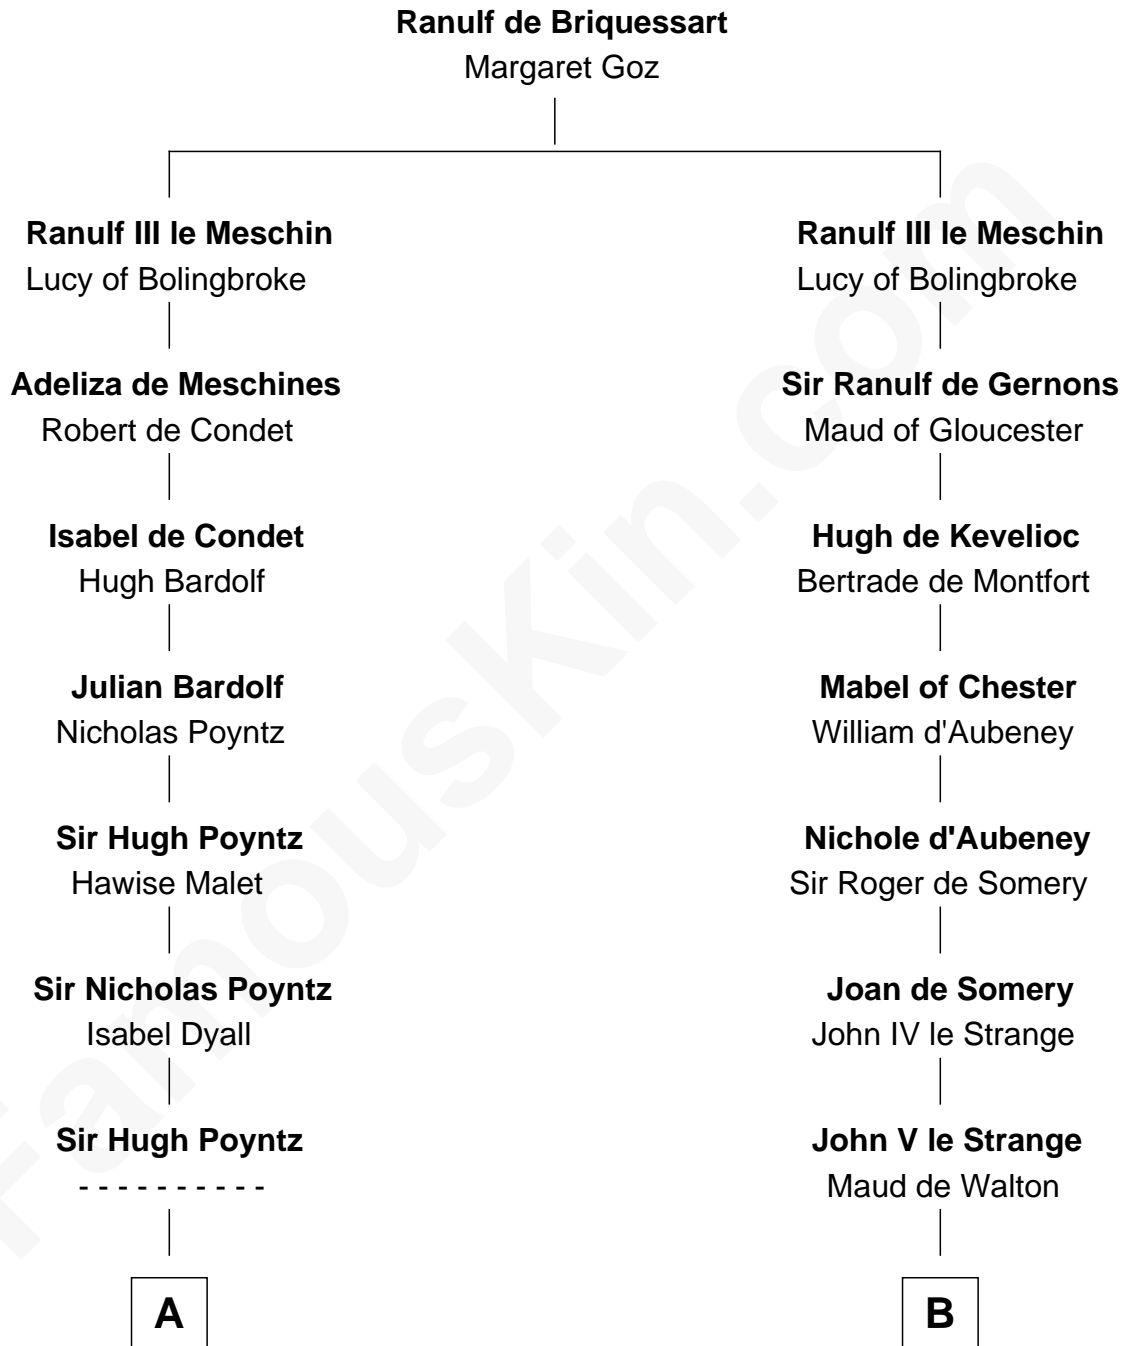

FamousKin.com

Relationship Chart of

William Ellery

Signer of the Declaration of Independence

17th cousin 4 times removed of

Elihu Yale

Benefactor and Namesake of Yale College

C

Audrey Barlow

William Almy

Christopher Almy

Elizabeth Cornell

Col. Job Almy

Ann Lawton

Elizabeth Almy

William Ellery