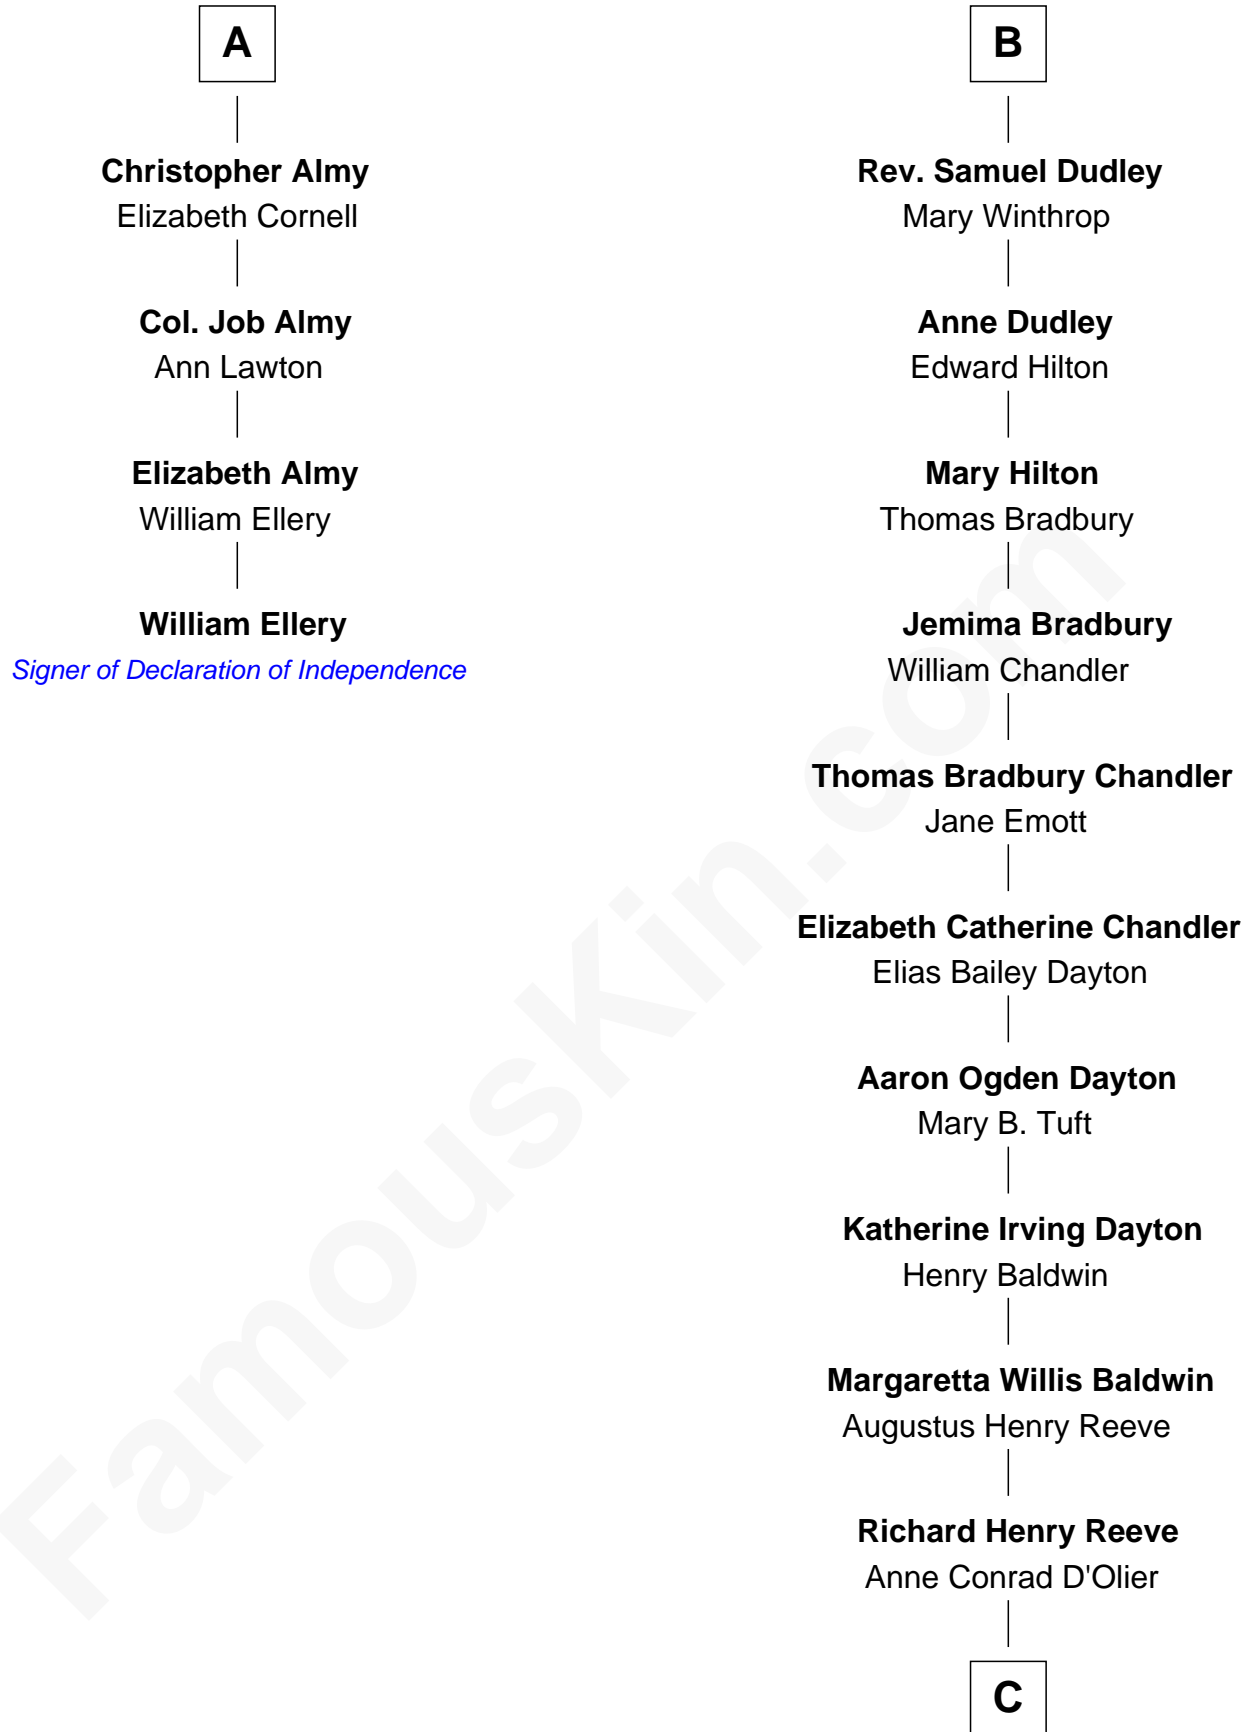

FamousKin.com

Relationship Chart of

William Ellery

Signer of the Declaration of Independence

10th cousin 8 times removed of

Christopher Reeve
Movie Actor

C

Franklin D'Olier Reeve