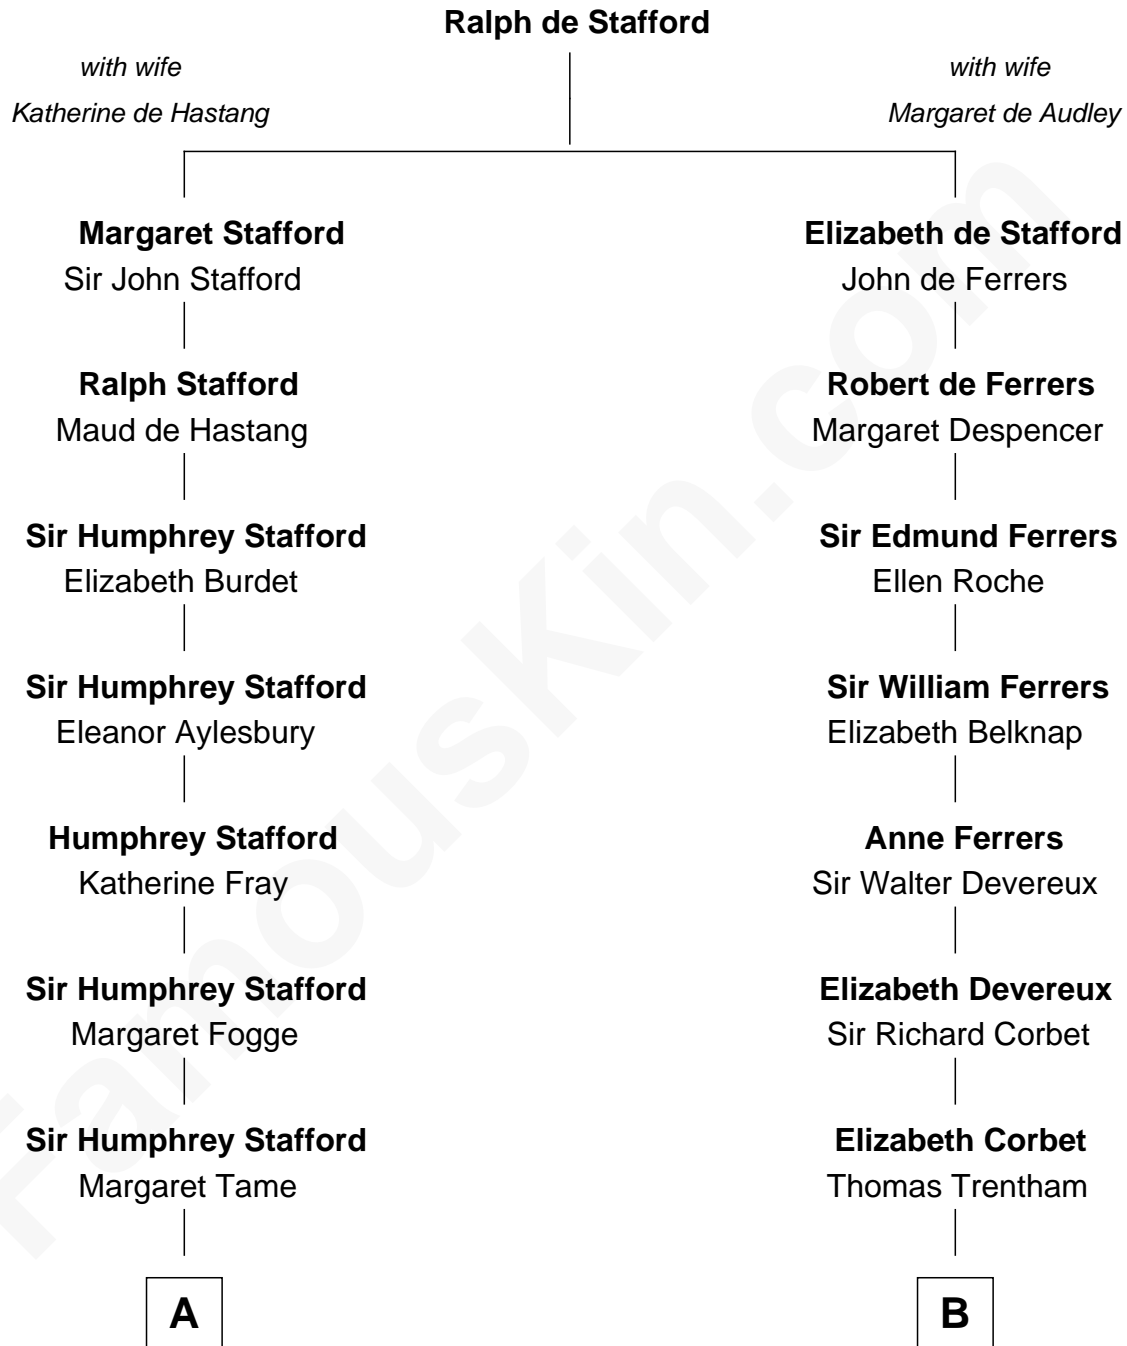

FamousKin.com

Relationship Chart of

William Ellery

Signer of the Declaration of Independence

13th cousin 8 times removed of

Christopher Reeve
Movie Actor

C

Sarah Wyatt Carpenter