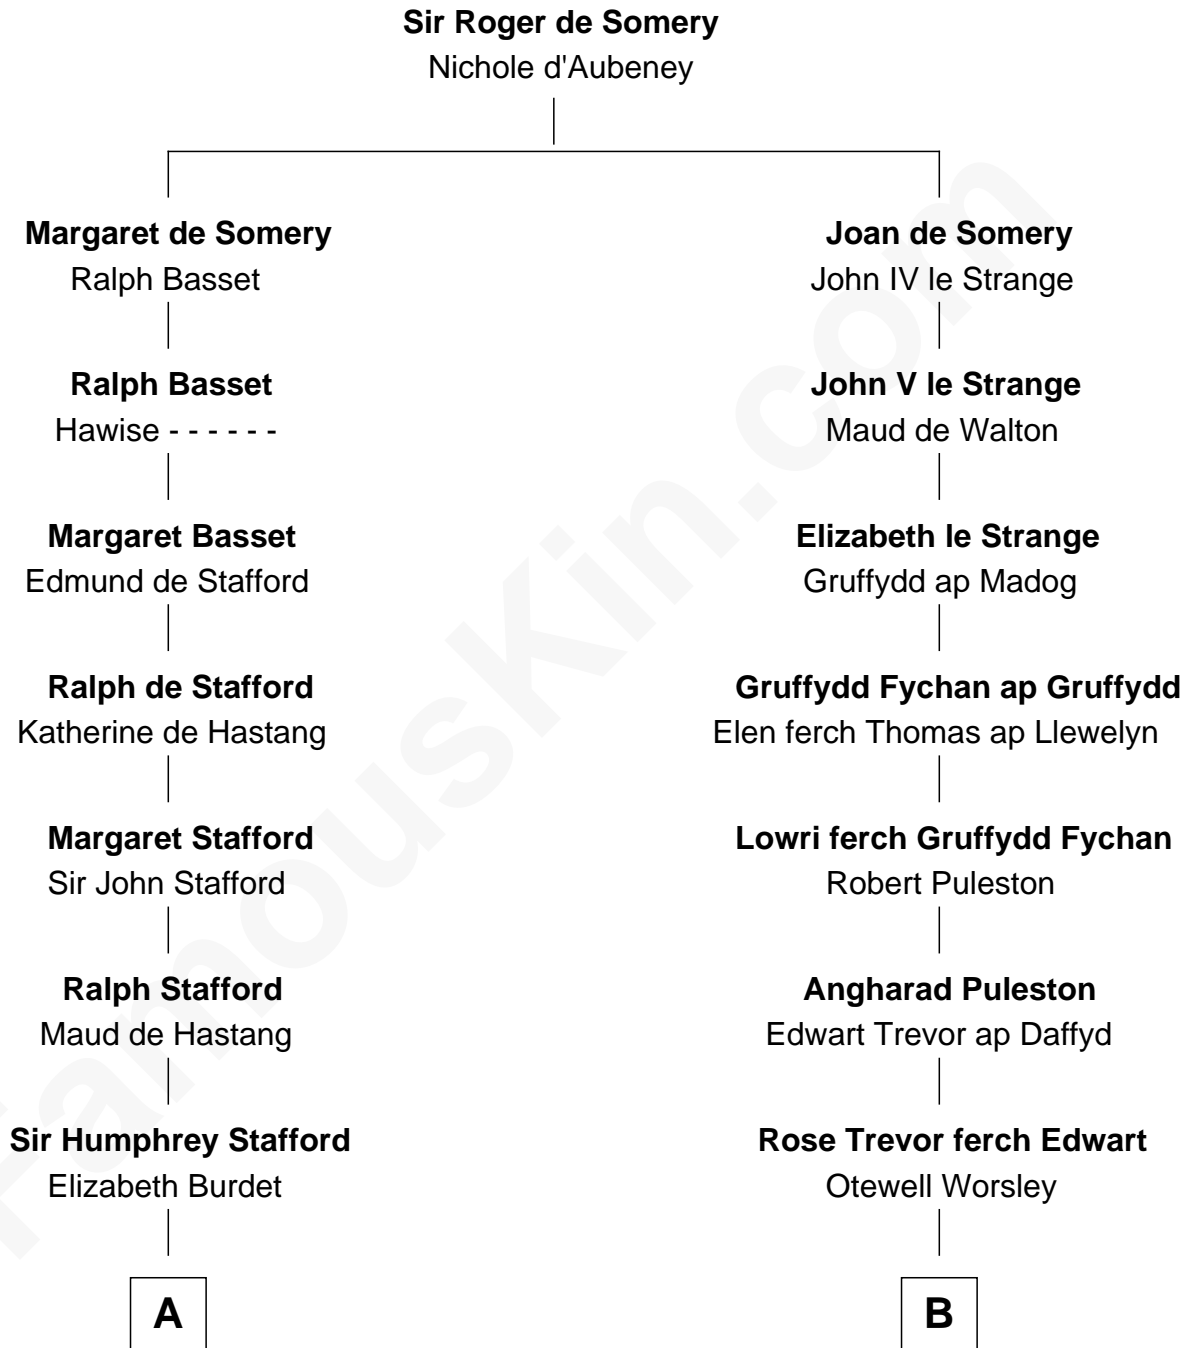

## Relationship Chart of

### William Ellery

*Signer of the Declaration of Independence*

17th cousin 1 time removed of

### Colonel Robert Gould Shaw

*U.S. Civil War leader of film "Glory" fame*

C

Francis George Shaw

Sarah Blake Sturgis

Colonel Robert Gould Shaw

*Main character in film "Glory"*

FamousKin.com