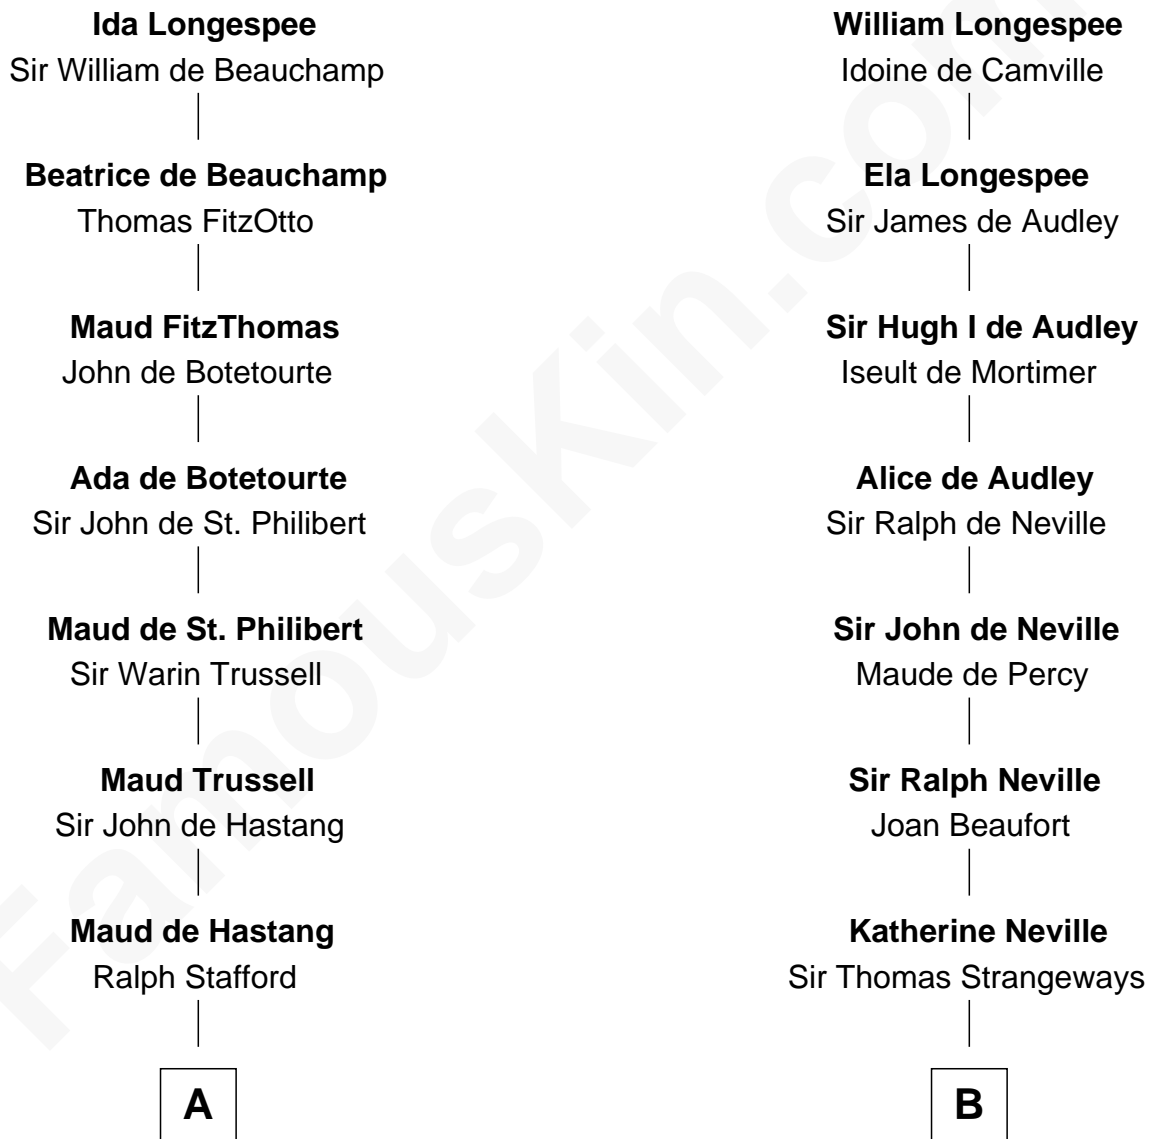

FamousKin.com

Relationship Chart of

William Ellery

Signer of the Declaration of Independence

18th cousin 2 times removed of

Colonel Robert Gould Shaw

U.S. Civil War leader of film "Glory" fame

Sir William Longespee

Ela of Salisbury

C

Elizabeth Almy

William Ellery

William Ellery

Signer of Declaration of Independence

D

Sarah Rogers

Samuel Parkman

Elizabeth Willard Parkman

Robert Gould Shaw

Francis George Shaw

Sarah Blake Sturgis

Colonel Robert Gould Shaw

Main character in film "Glory"

FamousKin.com