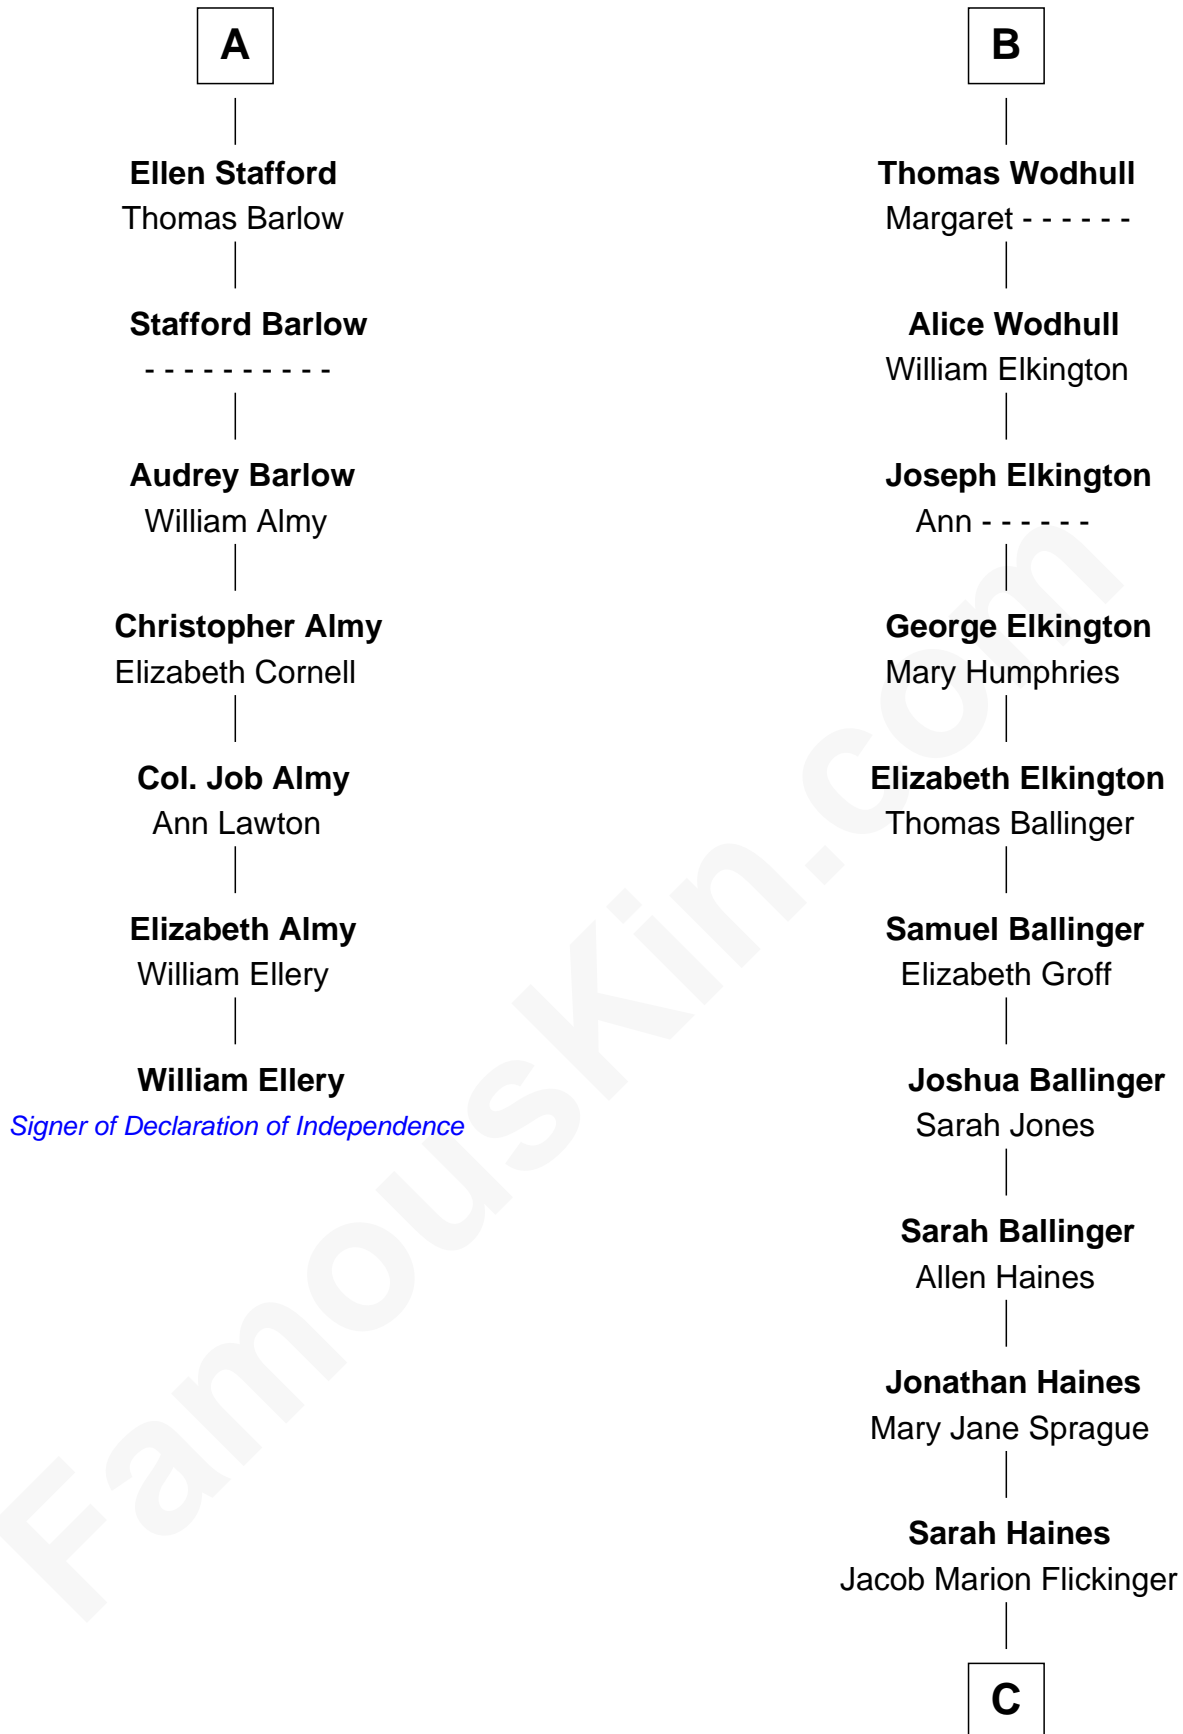

FamousKin.com

Relationship Chart of

William Ellery

Signer of the Declaration of Independence

13th cousin 6 times removed of

Barbara (Pierce) Bush

First Lady of President George H.W. Bush

Sir Warin Trussell
Maud de St. Philibert

C

Lulu Dell Flickinger
James Edgar Robinson

Pauline Robinson
Marvin Pierce

Barbara (Pierce) Bush
First Lady of George H.W. Bush

FamousKin.com