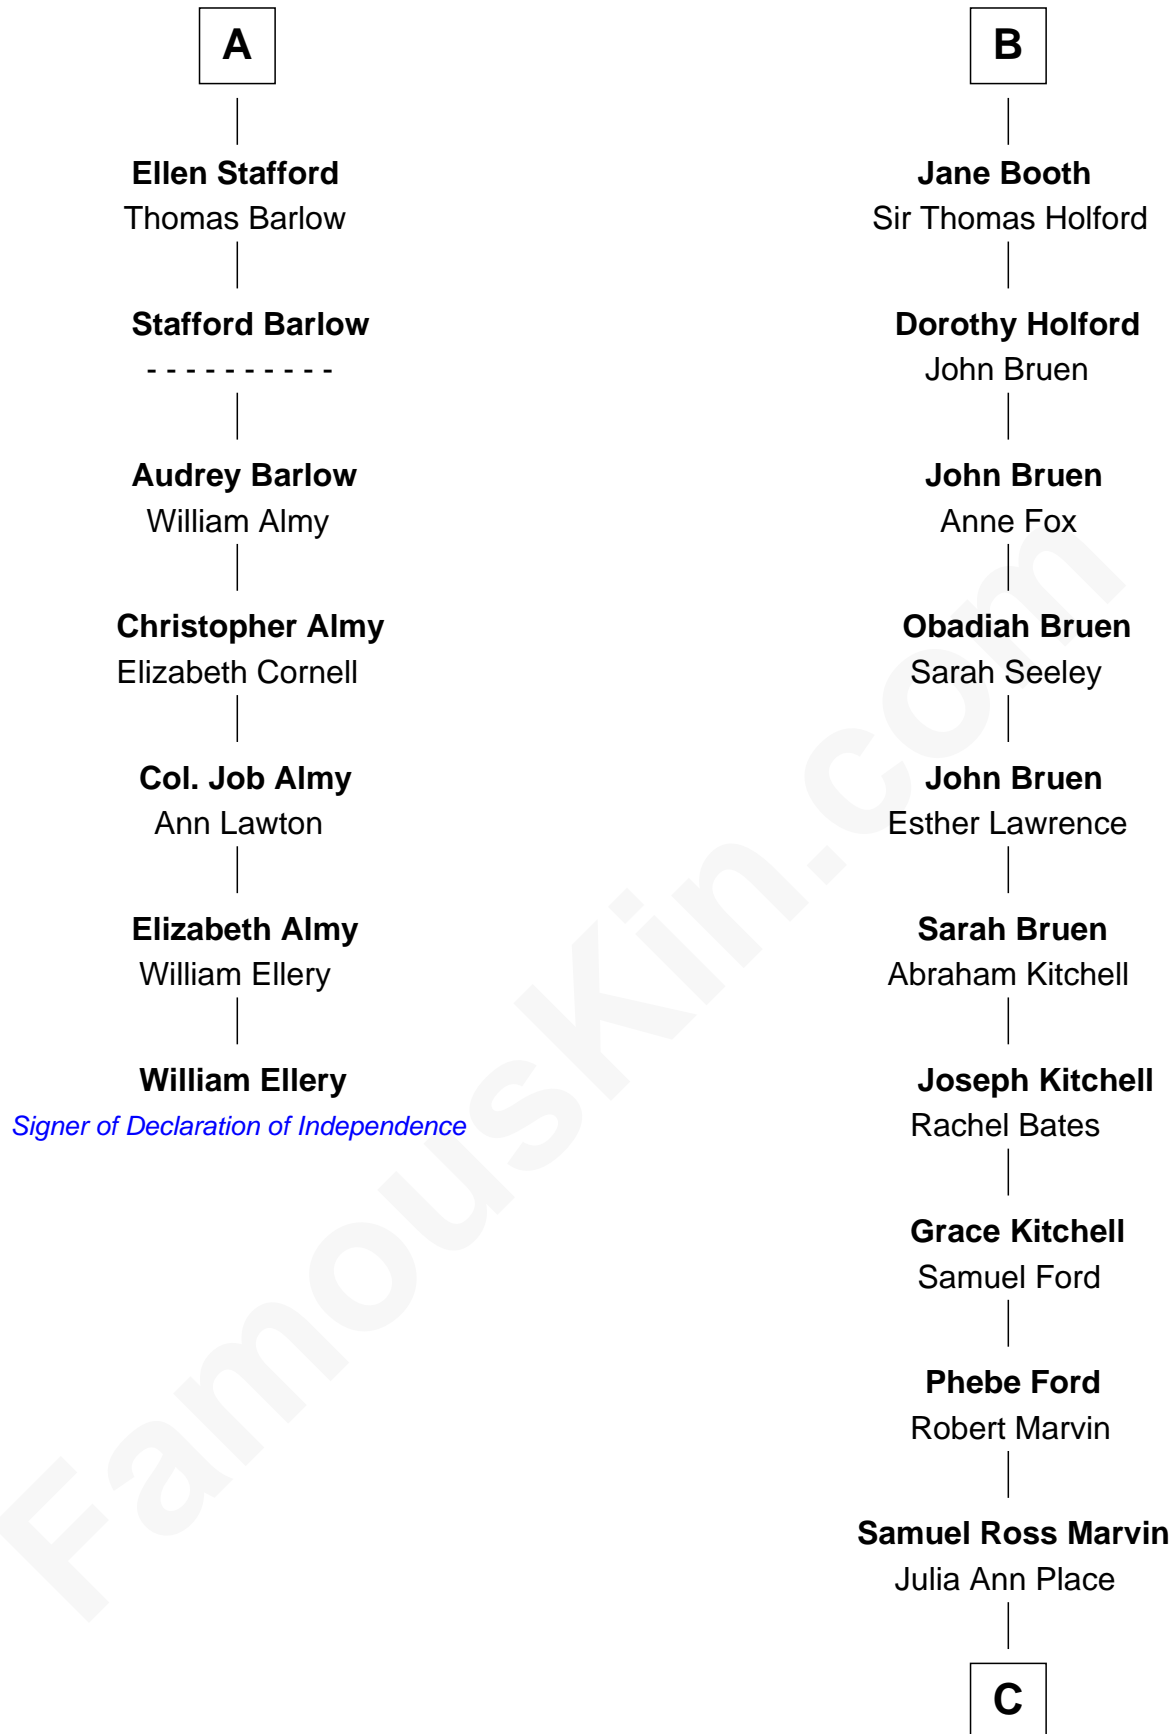

## Relationship Chart of

### William Ellery

*Signer of the Declaration of Independence*

13th cousin 7 times removed of

### Barbara (Pierce) Bush

*First Lady of President George H.W. Bush*

**C**

Jerome Place Marvin

Martha Ann Stokes

Mabel Marvin

Scott Pierce

Marvin Pierce