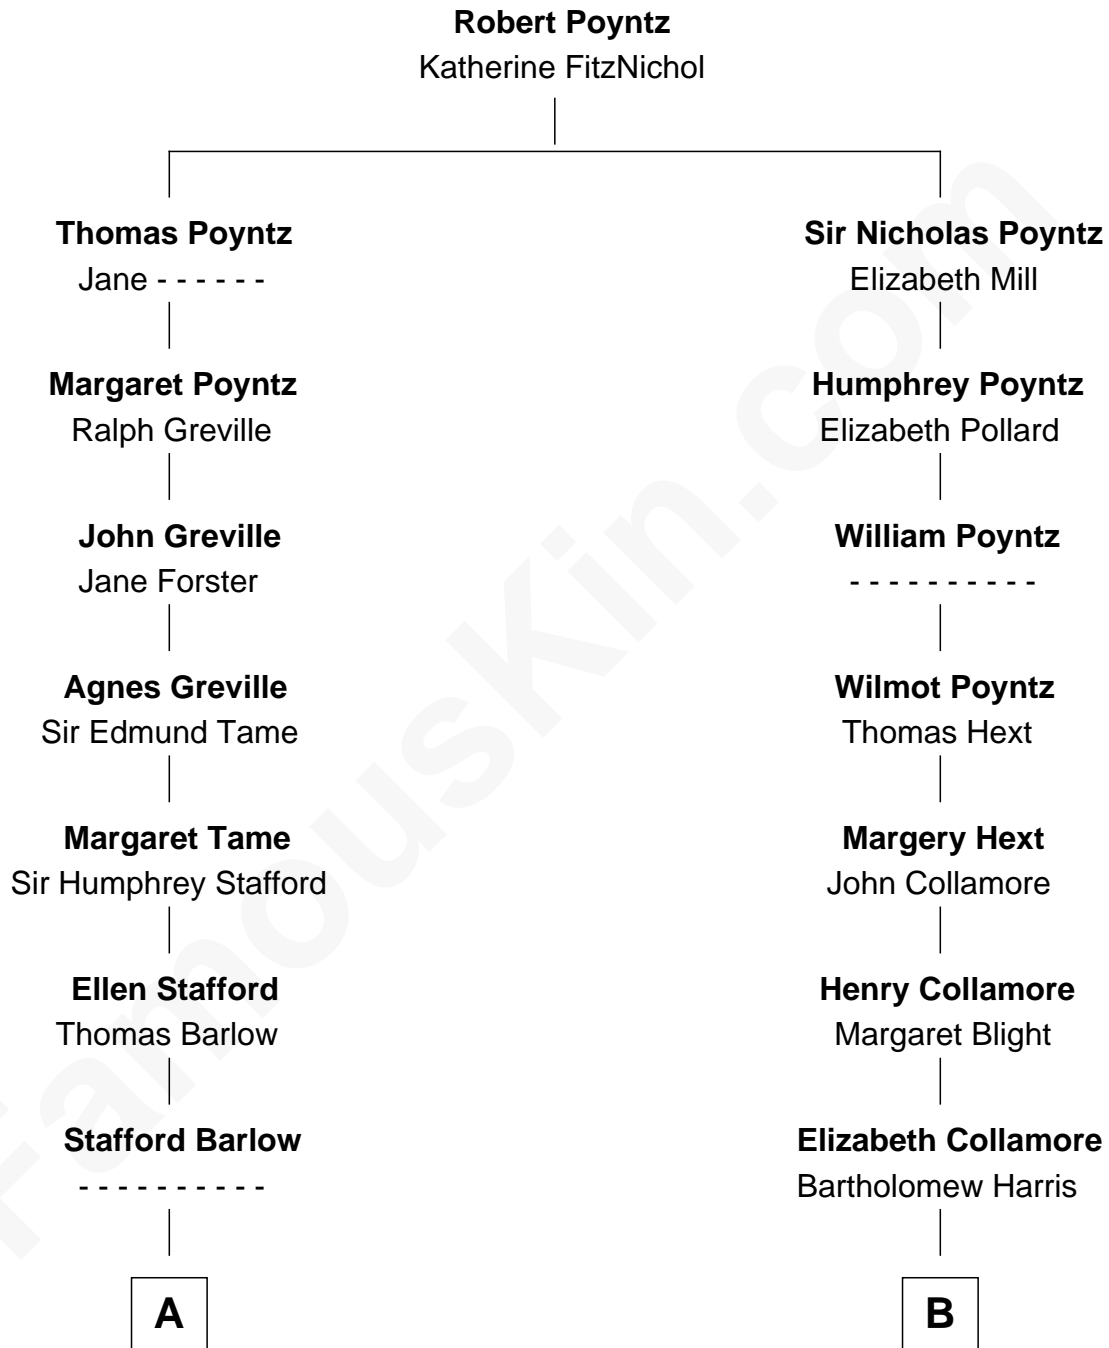

FamousKin.com

Relationship Chart of

William Ellery

Signer of the Declaration of Independence

11th cousin 6 times removed of

Vincent Price
Movie Actor

A

Audrey Barlow

William Almy

Christopher Almy

Elizabeth Cornell

Col. Job Almy

Ann Lawton

Elizabeth Almy

William Ellery

William Ellery