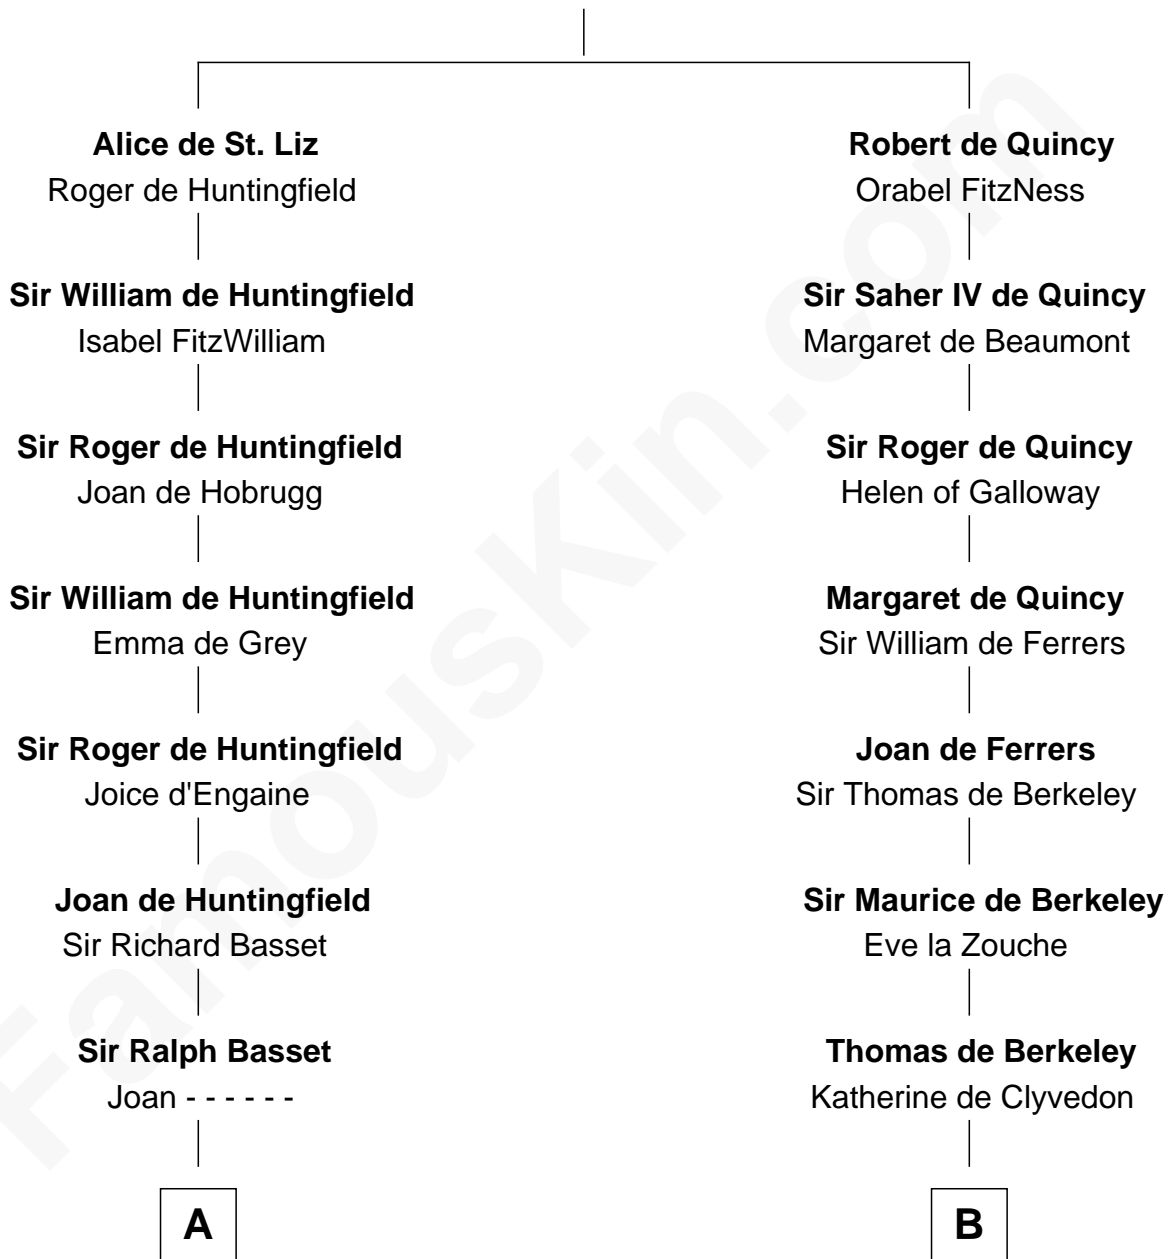

## Relationship Chart of

### William Ellery

*Signer of the Declaration of Independence*

19th cousin 1 time removed of

### George Mason

*Father of the U.S. Bill of Rights*

**Saher I de Quincy**

Maud de St. Liz

**C**

**Christopher Almy**

Elizabeth Cornell

**Col. Job Almy**

Ann Lawton

**Elizabeth Almy**

William Ellery

**William Ellery**

*Signer of Declaration of Independence*

**D**

**Stephens Thompson**

Dorothea Tanton