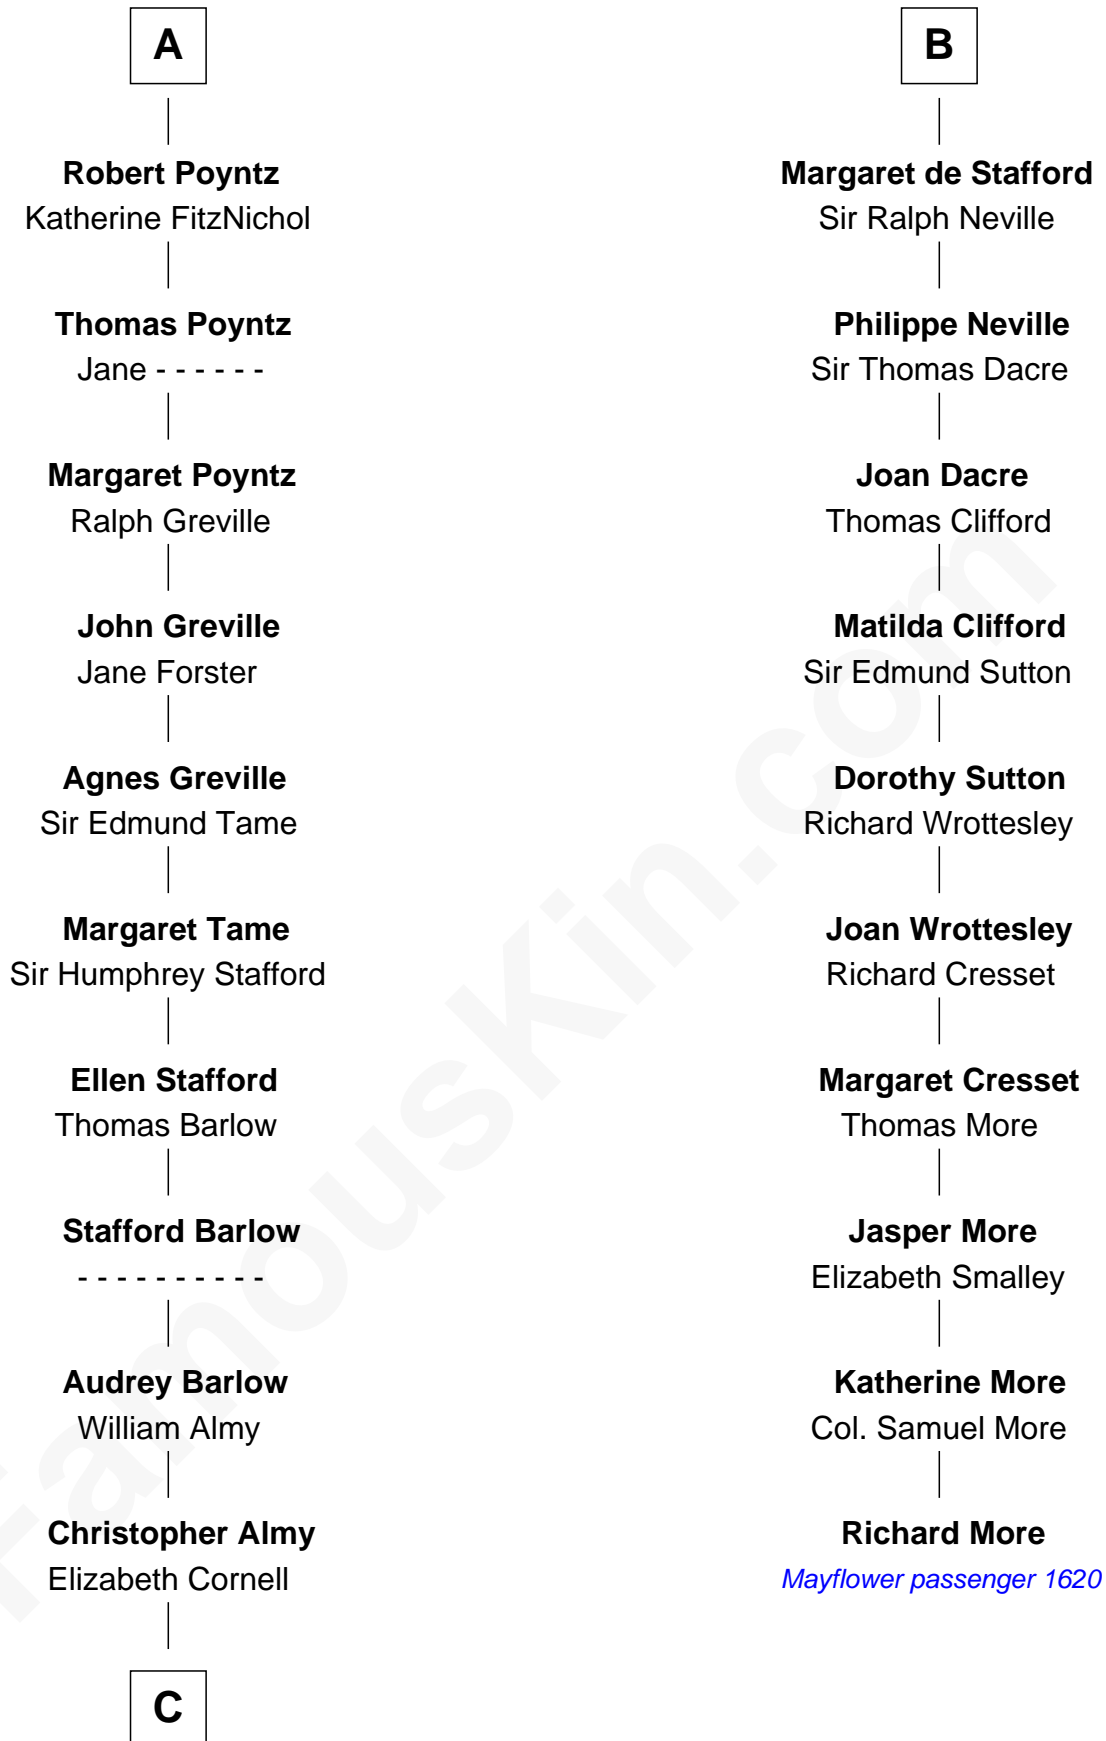

FamousKin.com

Relationship Chart of

William Ellery

Signer of the Declaration of Independence

16th cousin 3 times removed of

Richard More

(c1614 - c1696) Mayflower passenger 1620

MAYFLOWER

C

—
Col. Job Almy

Ann Lawton

—
Elizabeth Almy

William Ellery

—
William Ellery

Signer of Declaration of Independence

FamousKin.com