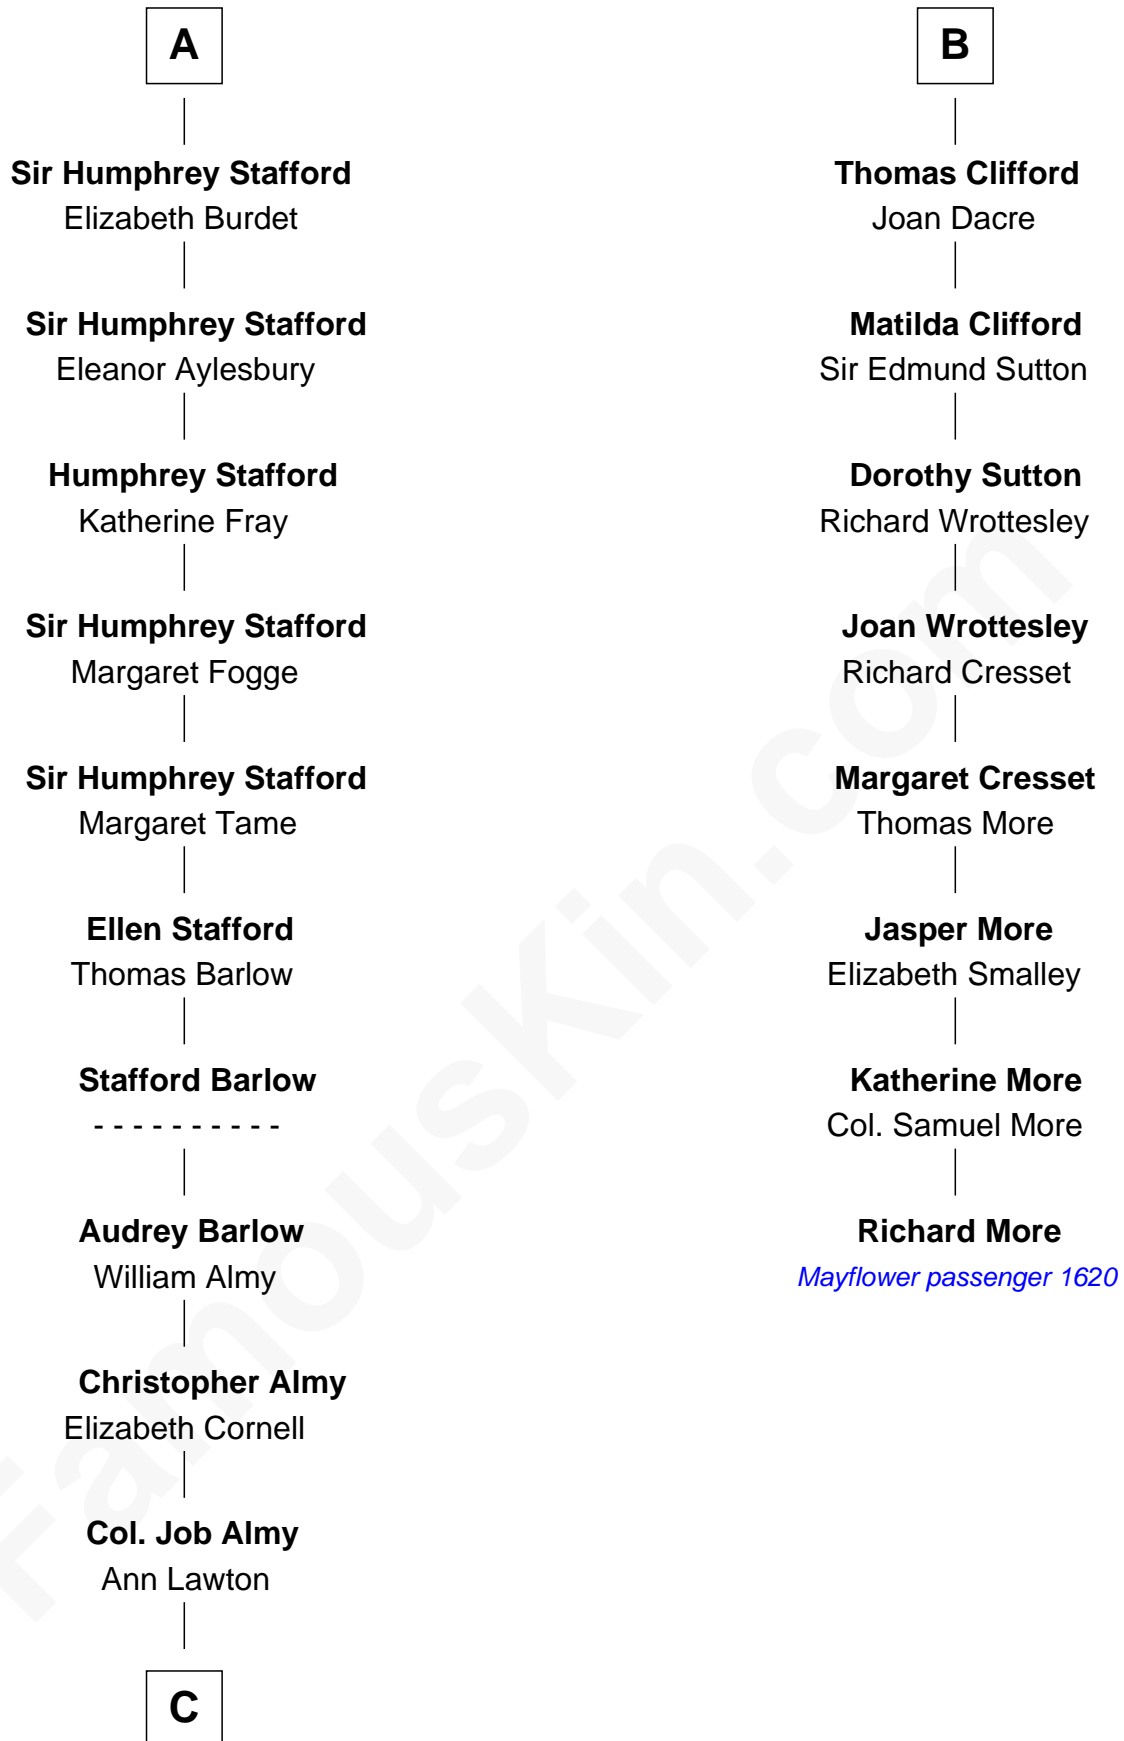

FamousKin.com

Relationship Chart of

William Ellery

Signer of the Declaration of Independence

14th cousin 4 times removed of

Richard More

(c1614 - c1696) Mayflower passenger 1620

MAYFLOWER

C

—
Elizabeth Almy

William Ellery

—
William Ellery

Signer of Declaration of Independence

FamousKin.com