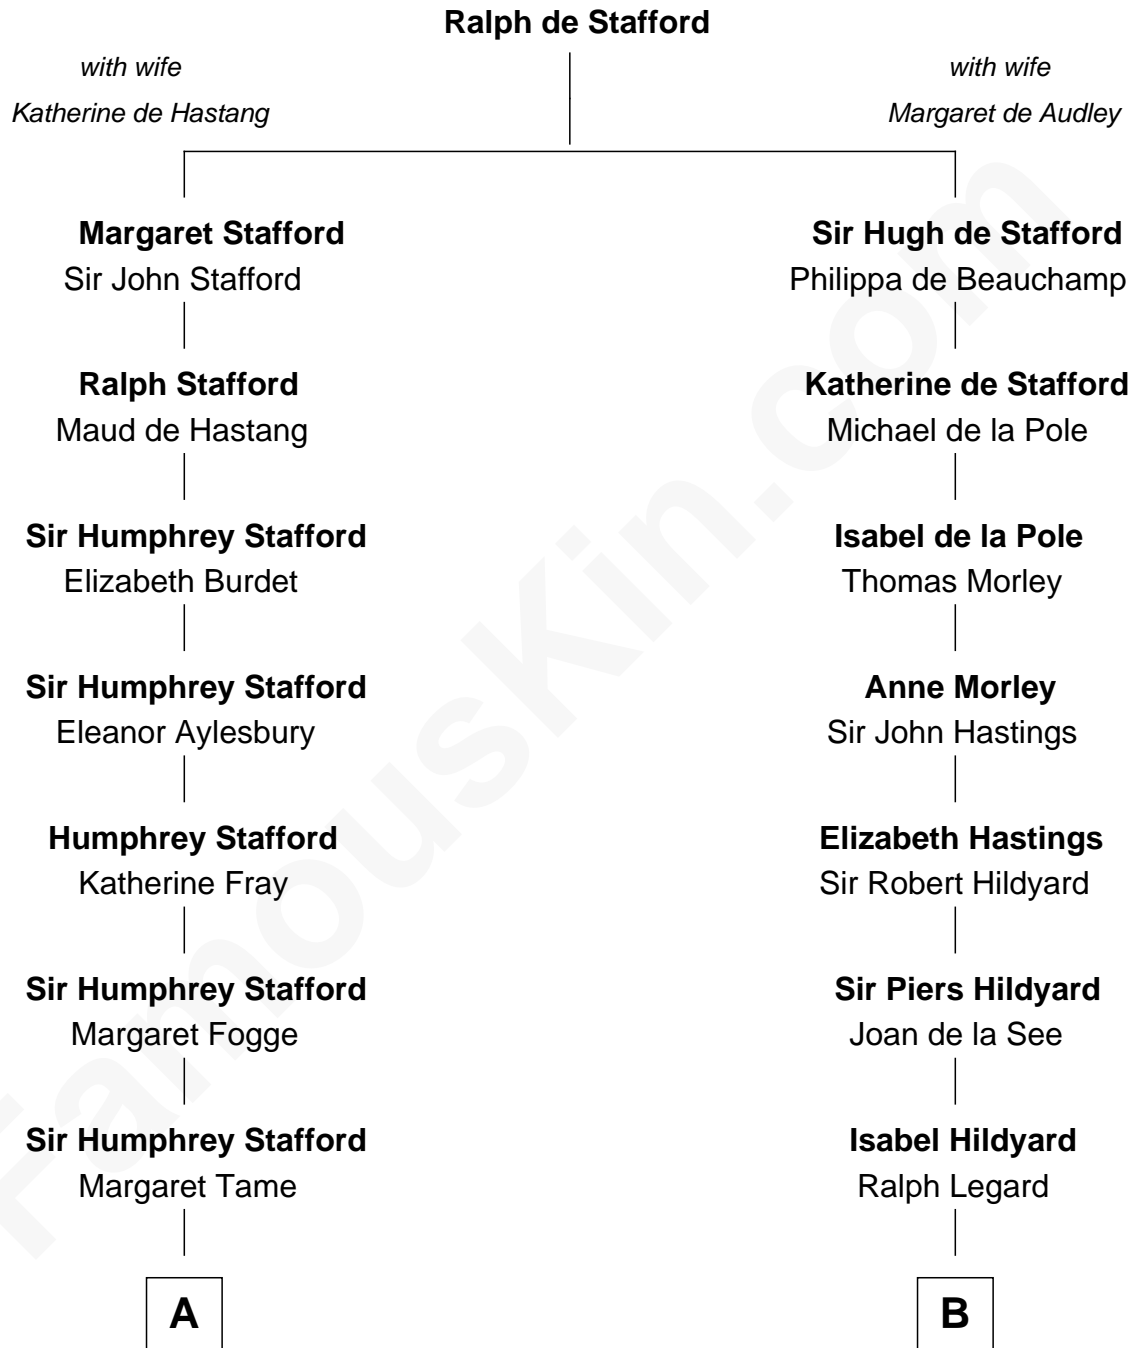

FamousKin.com

Relationship Chart of

William Ellery

Signer of the Declaration of Independence

13th cousin 6 times removed of

Calvin Coolidge
30th U.S. President

C

Sarah Almeda Brewer
Calvin Galusha Coolidge

Col. John Calvin Coolidge
Victoria Josephine Moor

Calvin Coolidge
30th U.S. President

FamousKin.com