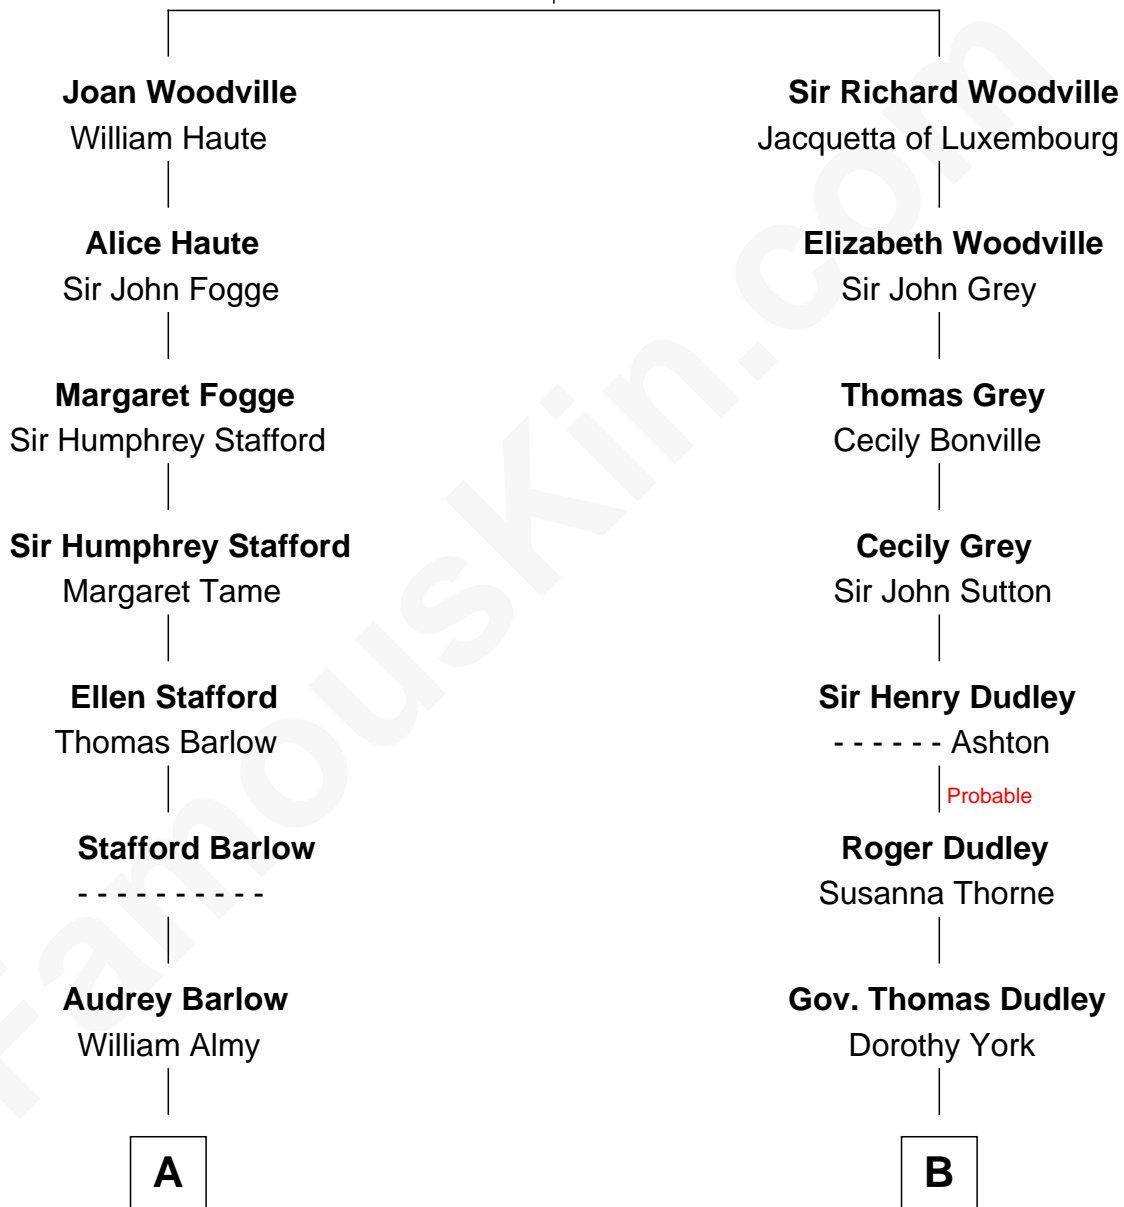

## Relationship Chart of

### William Ellery

*Signer of the Declaration of Independence*

10th cousin 1 time removed of

### Bathsheba (Ruggles) Spooner

*First woman executed for murder in U.S. by non-British government*

**Richard Woodville**

Joan Bedlisgate

**A**

**Christopher Almy**

Elizabeth Cornell

**Col. Job Almy**