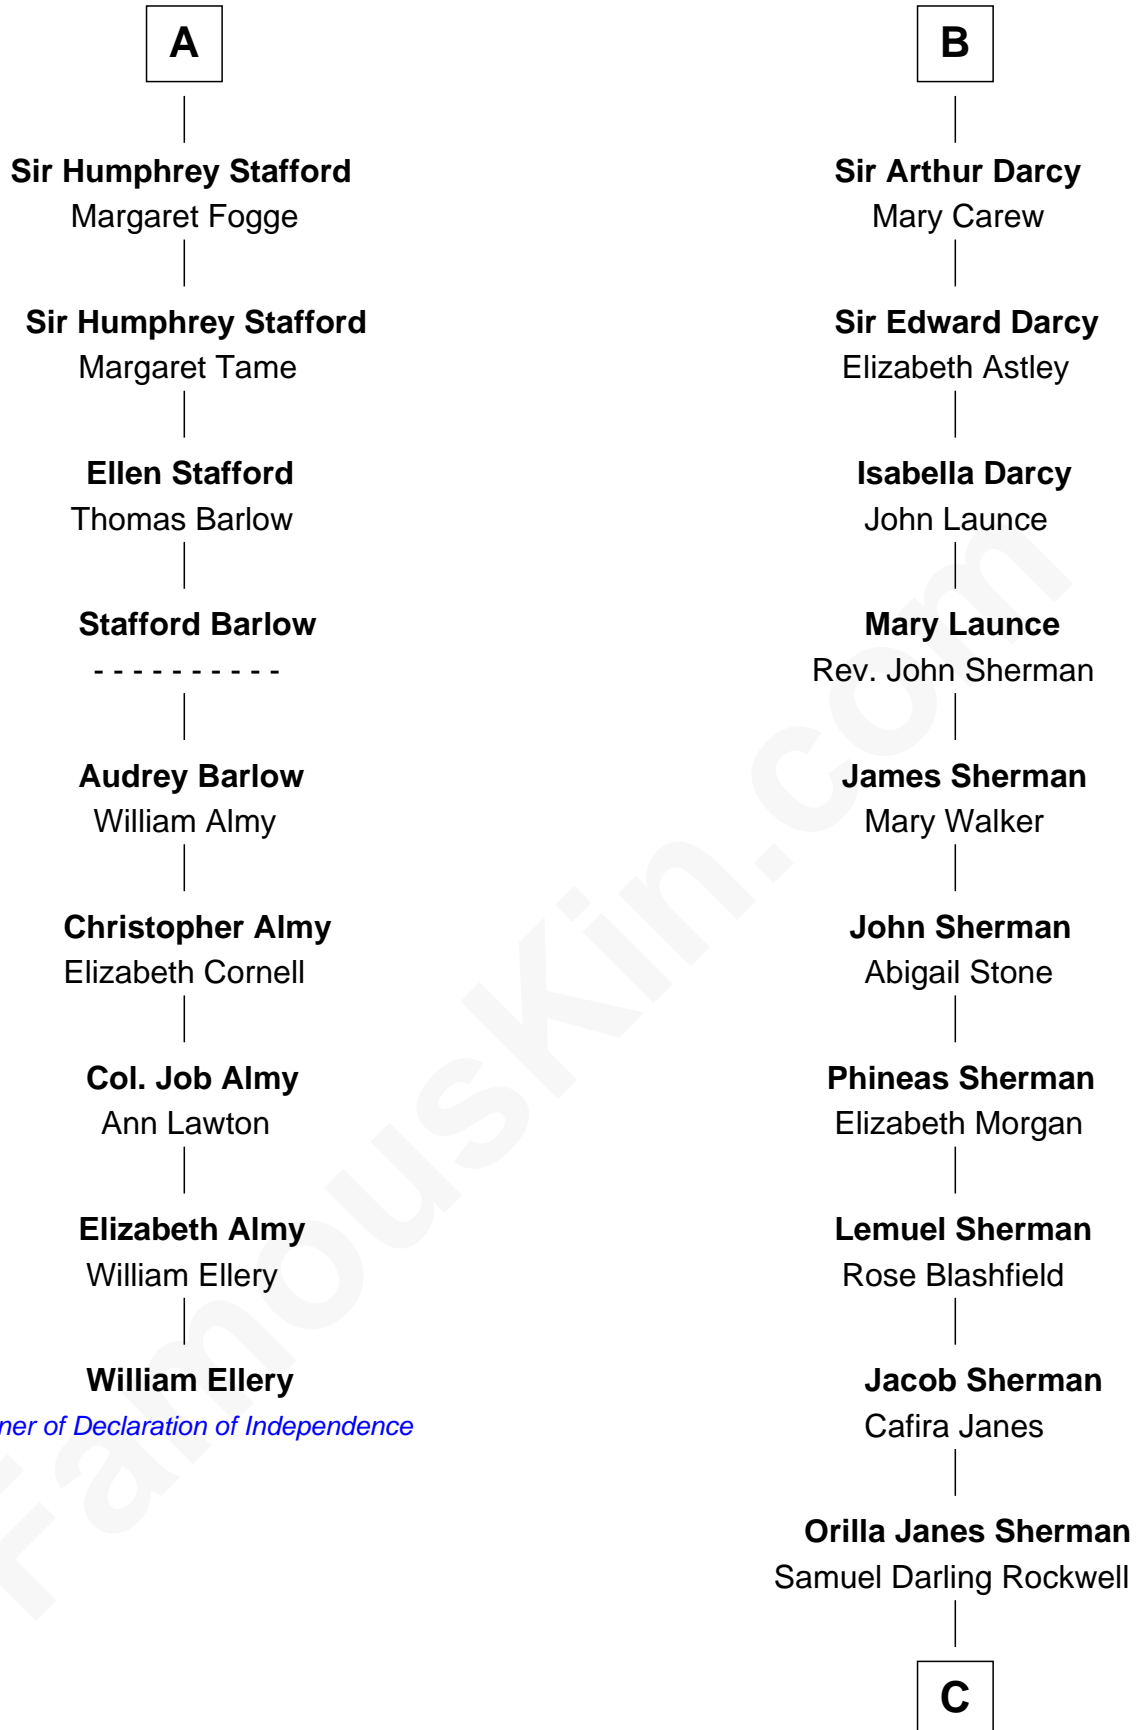

FamousKin.com

Relationship Chart of

William Ellery

Signer of the Declaration of Independence

15th cousin 4 times removed of

Norman Rockwell
American Artist

John de Botetourte
Maud FitzThomas

Signer of Declaration of Independence

C

John William Rockwell

Phebe Boyce Waring

Jarvis Waring Rockwell

Anne Mary Hill

Norman Rockwell

American Artist

FamousKin.com