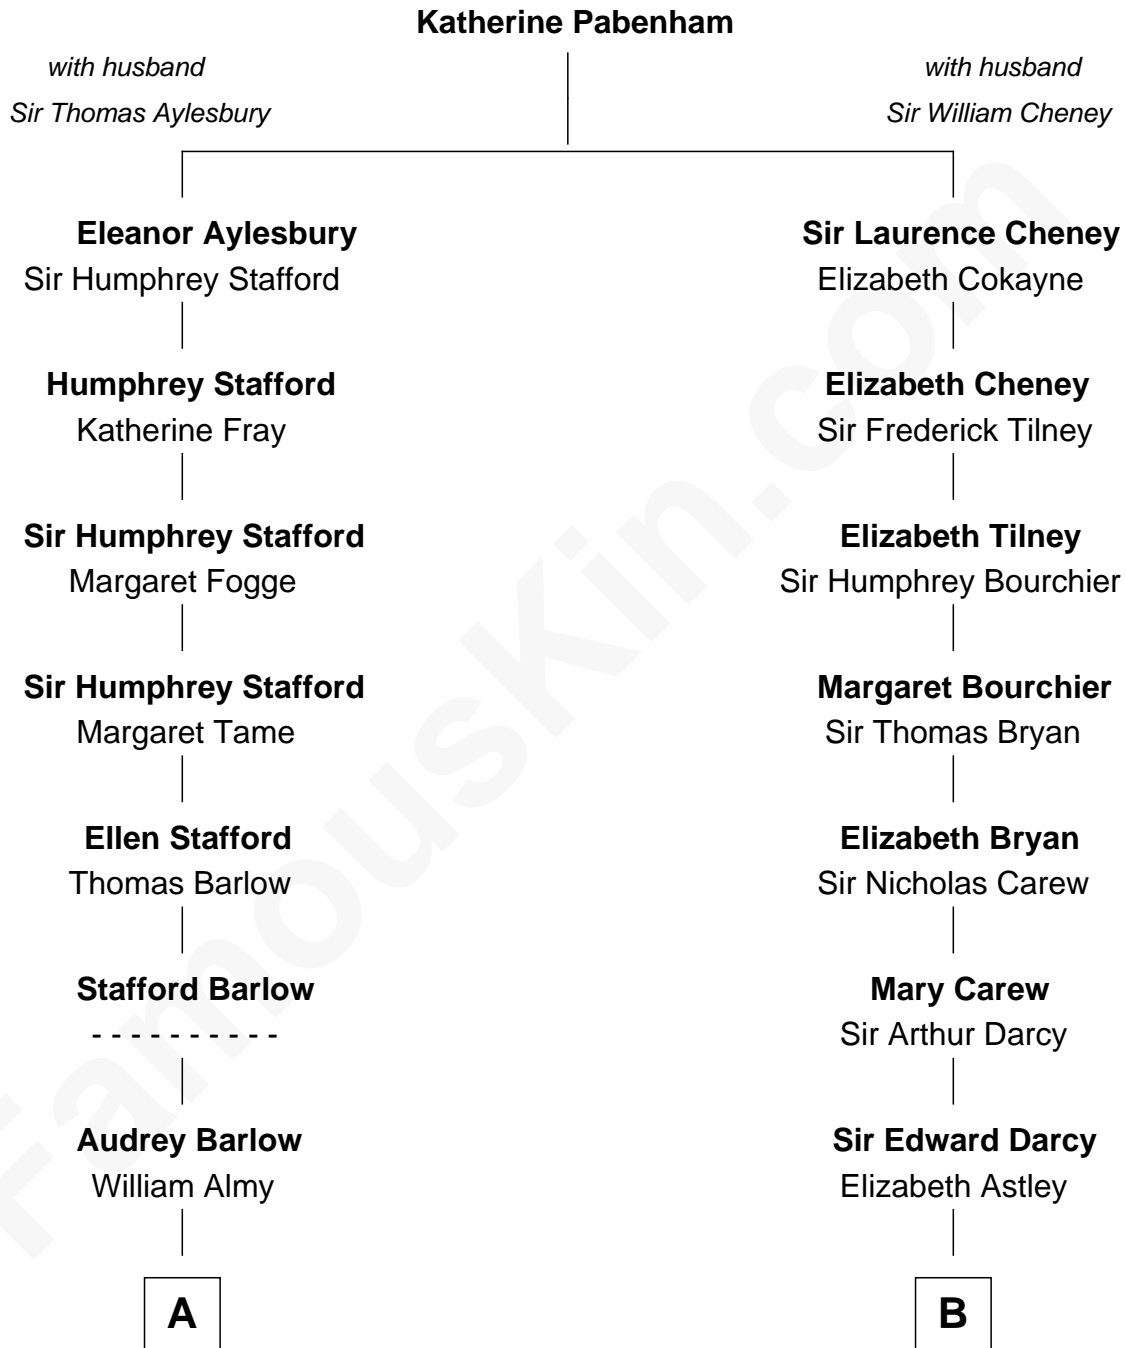

FamousKin.com

Relationship Chart of

William Ellery

Signer of the Declaration of Independence

10th cousin 7 times removed of

Norman Rockwell
American Artist

A

Christopher Almy

Elizabeth Cornell

Col. Job Almy

Ann Lawton

Elizabeth Almy

William Ellery

William Ellery

Signer of Declaration of Independence

B