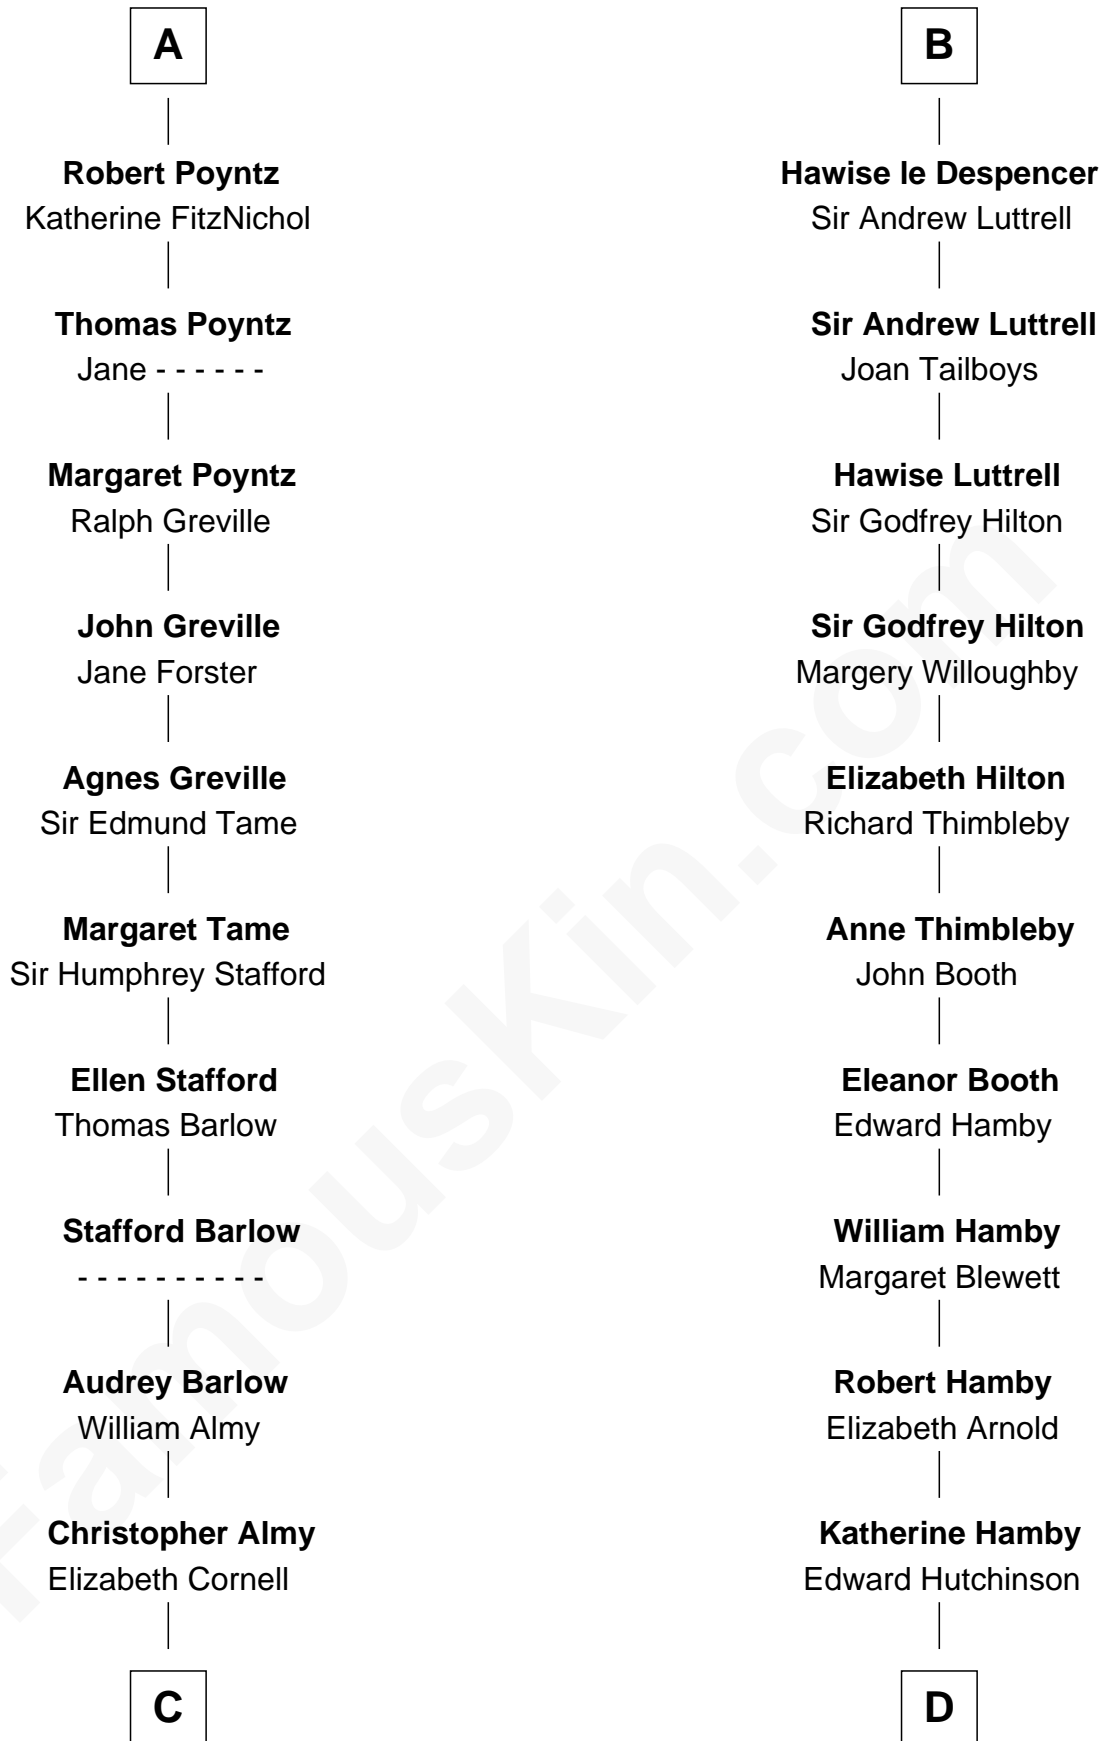

FamousKin.com

Relationship Chart of

William Ellery

Signer of the Declaration of Independence

19th cousin 2 times removed of

Nicholas Gilman

Signer of the U.S. Constitution

C

Col. Job Almy

Ann Lawton

Elizabeth Almy

William Ellery

William Ellery

Signer of Declaration of Independence

D

Elizabeth Hutchinson