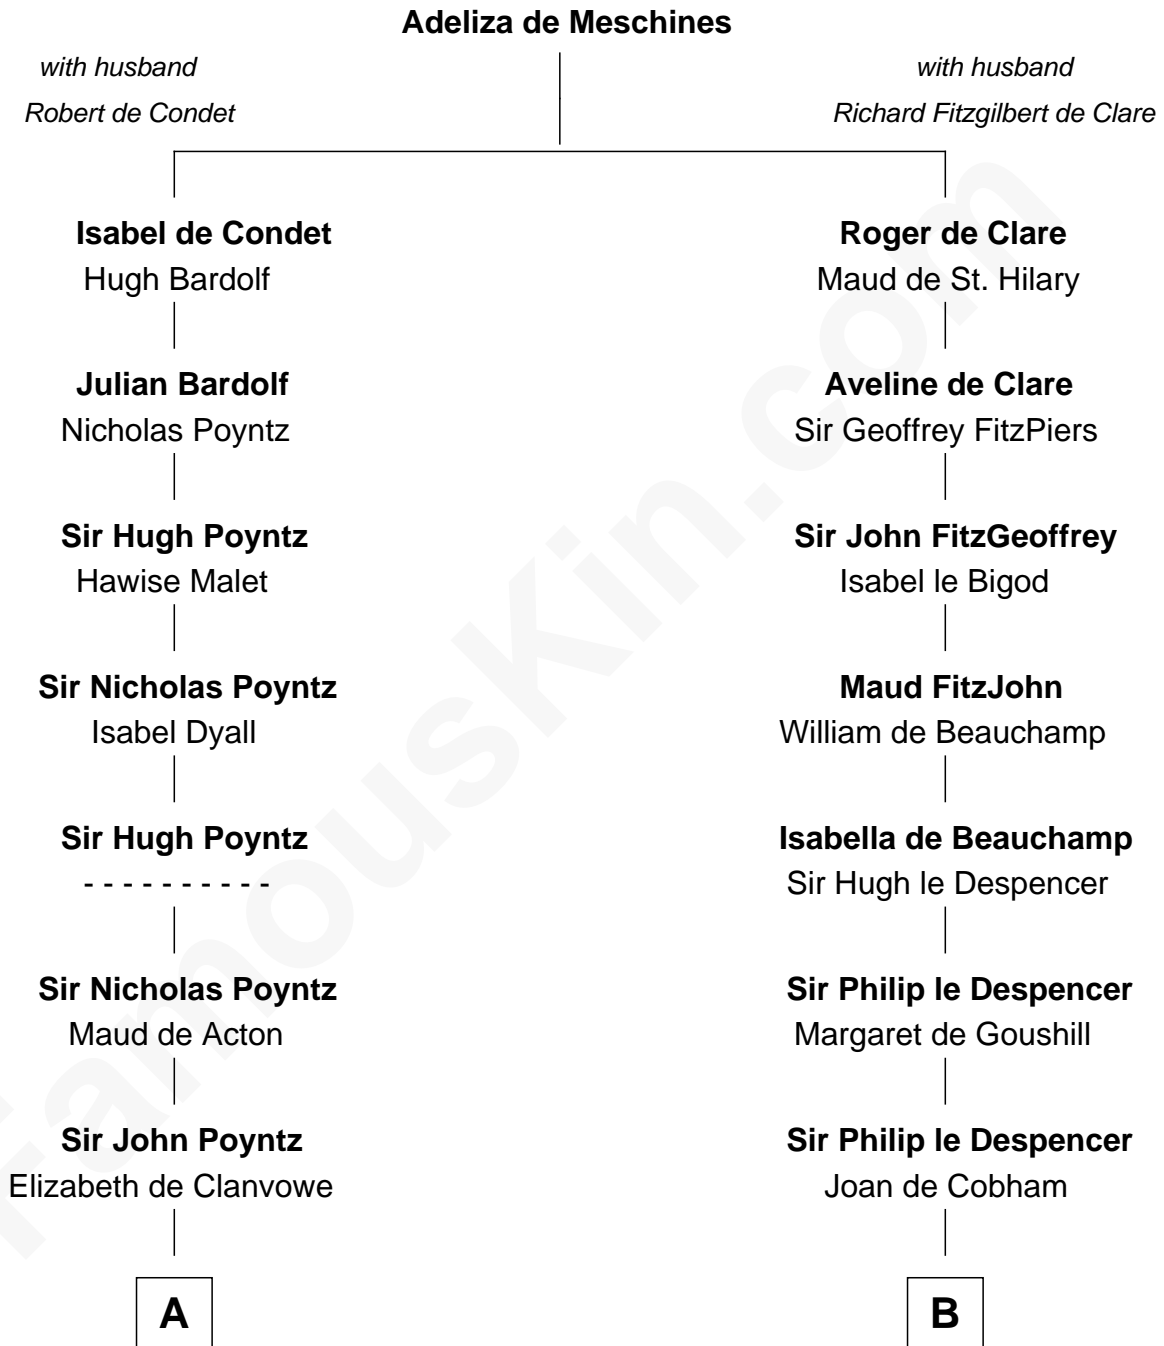

FamousKin.com

Relationship Chart of

William Ellery

Signer of the Declaration of Independence

19th cousin 2 times removed of

Nicholas Gilman

Signer of the U.S. Constitution

C

Col. Job Almy

Ann Lawton

Elizabeth Almy

William Ellery

William Ellery

Signer of Declaration of Independence

D

Elizabeth Hutchinson