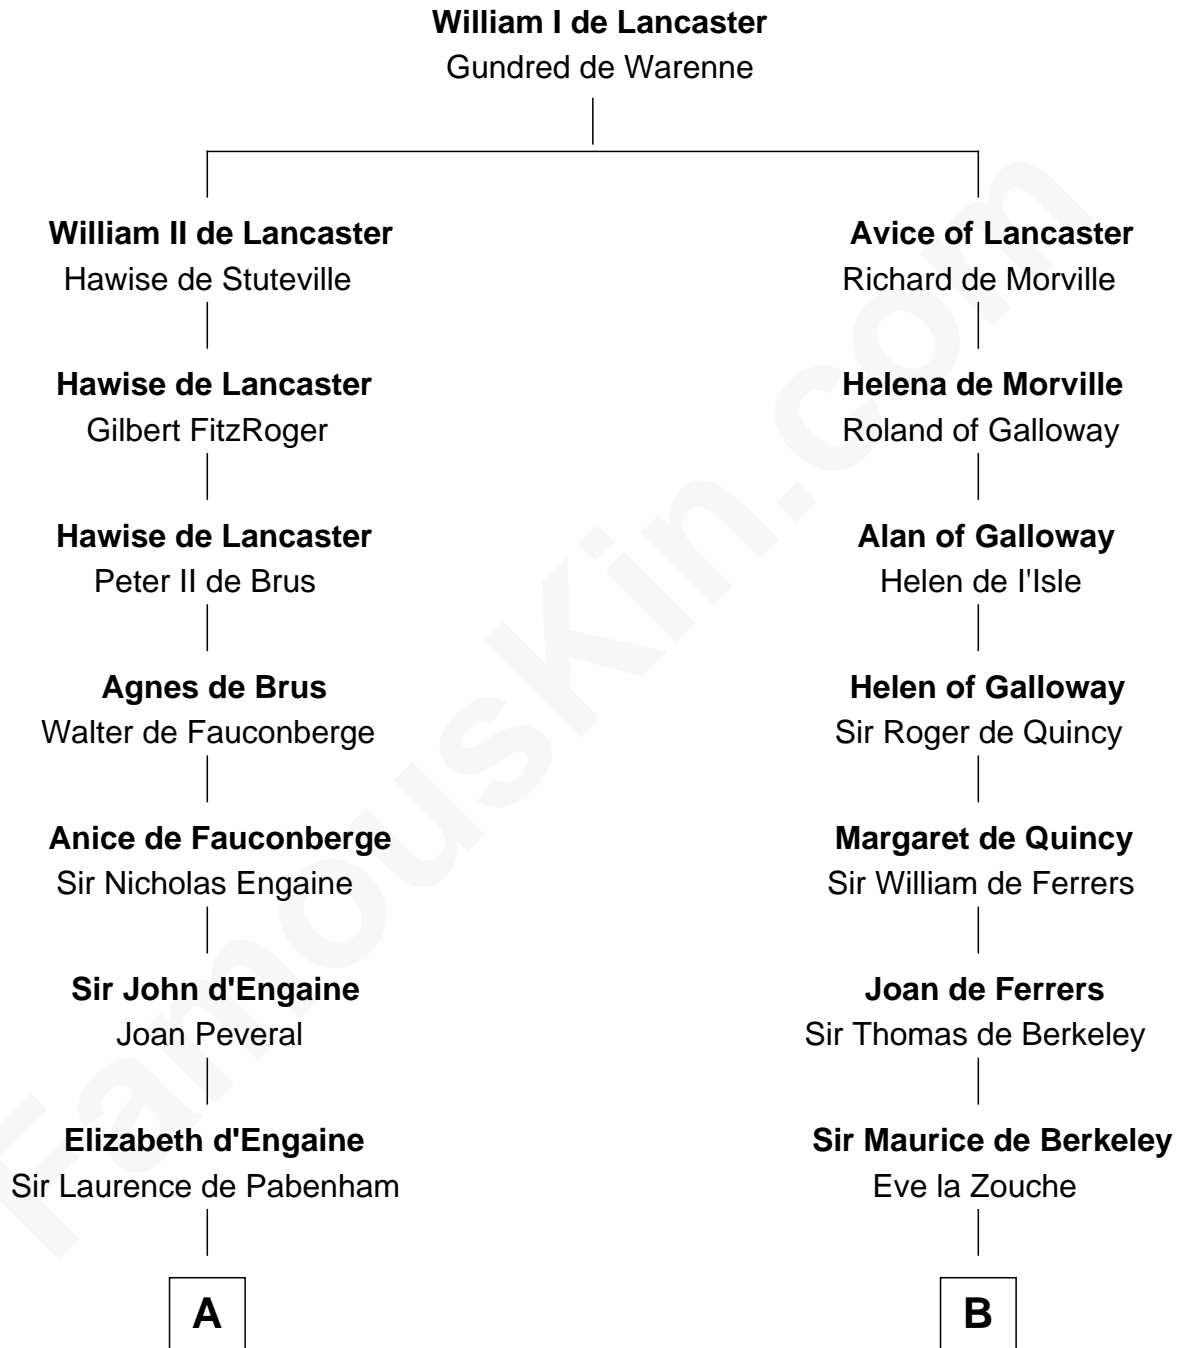

FamousKin.com

Relationship Chart of

William Ellery

Signer of the Declaration of Independence

18th cousin 3 times removed of

Nicholas Gilman

Signer of the U.S. Constitution

C

Elizabeth Almy

William Ellery

William Ellery

Signer of Declaration of Independence

D

Elizabeth Denison

Rev. John Rogers

Rev. Nathaniel Rogers