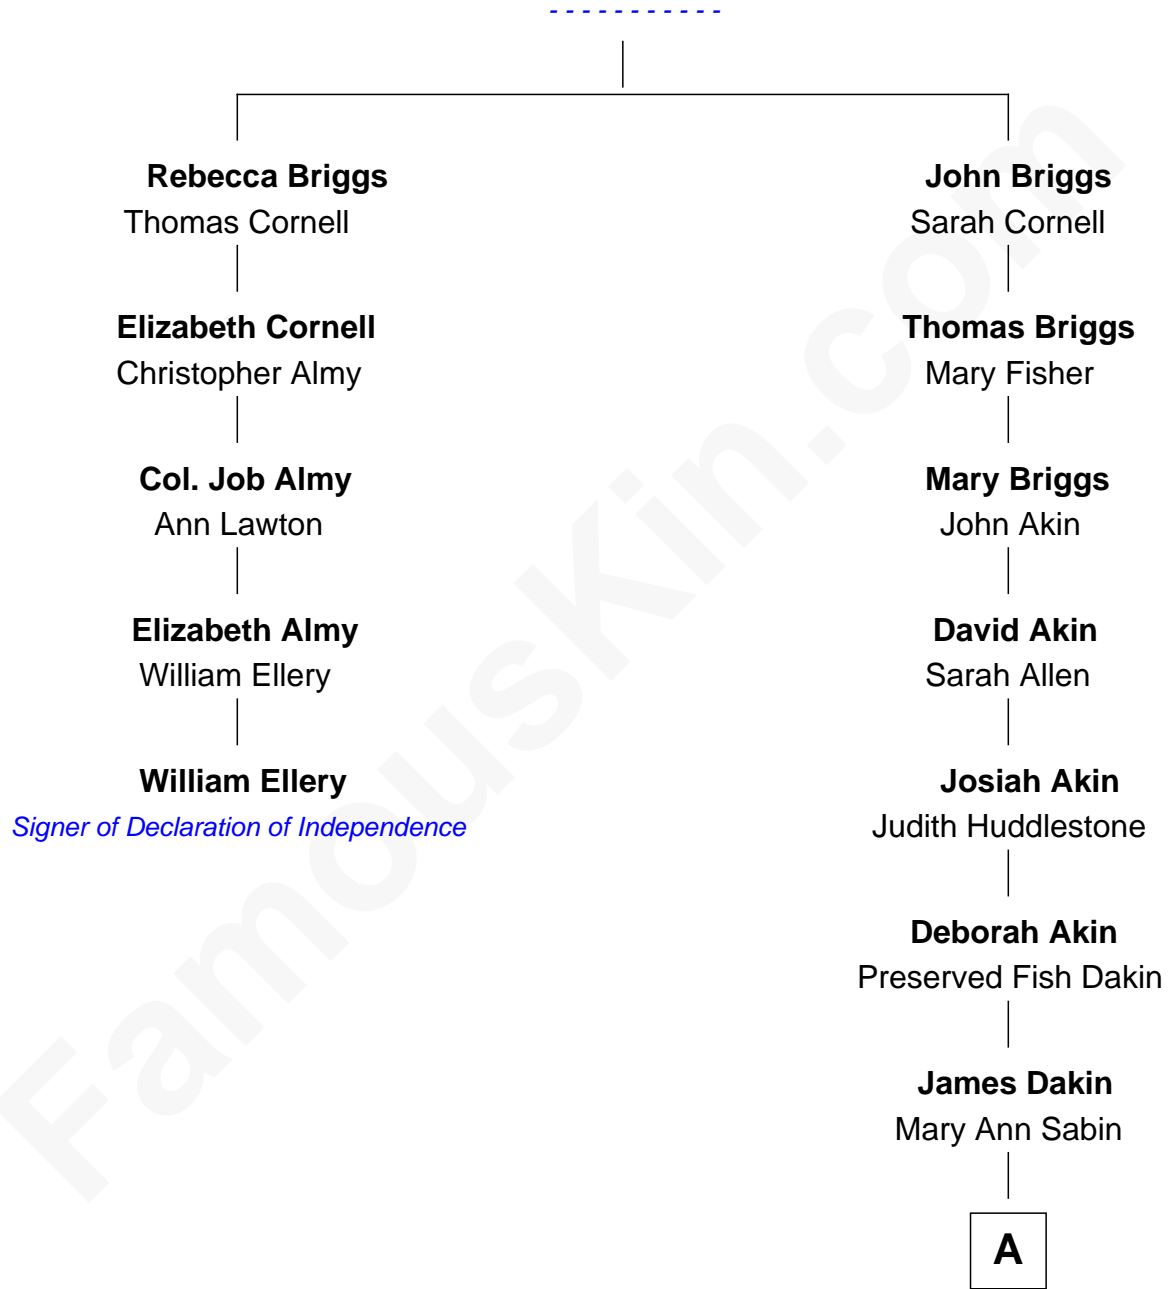

## Relationship Chart of

### William Ellery

*Signer of the Declaration of Independence*

4th cousin 6 times removed of

### Tennessee Williams

*Author of A Streetcar Named Desire*

Henry Briggs

-----

**A**

Dr. Edwin Francis Dakin

Hannah Jane Bellar

Rev. Walter Edwin Dakin