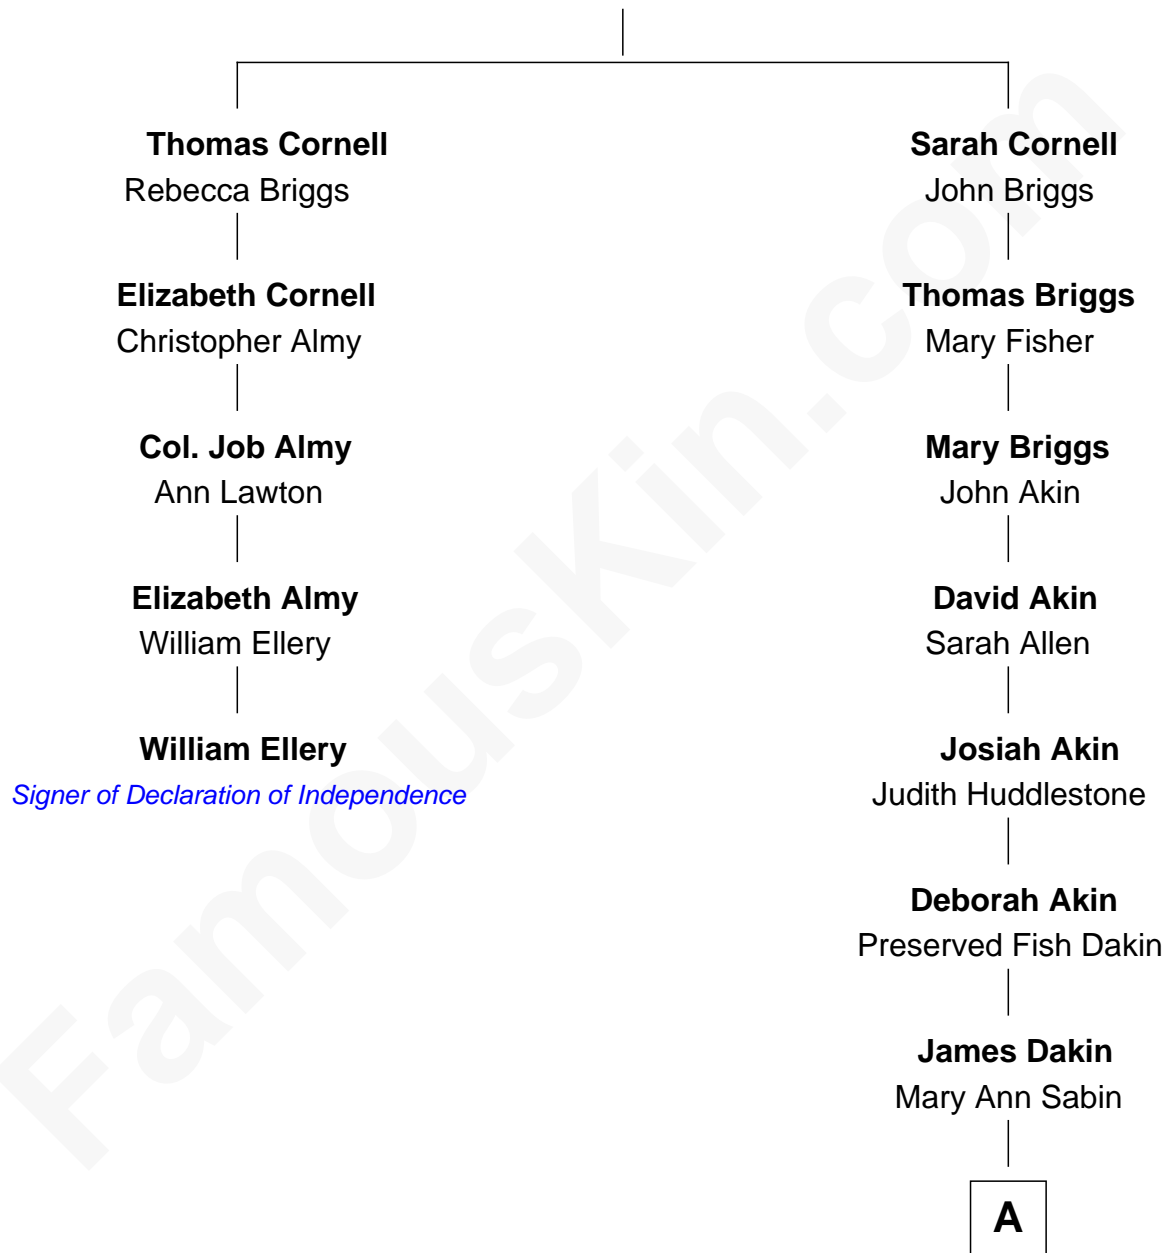

## Relationship Chart of

### William Ellery

*Signer of the Declaration of Independence*

4th cousin 6 times removed of

### Tennessee Williams

*Author of A Streetcar Named Desire*

----- Cornell

-----

**A**

Dr. Edwin Francis Dakin

Hannah Jane Bellar

Rev. Walter Edwin Dakin