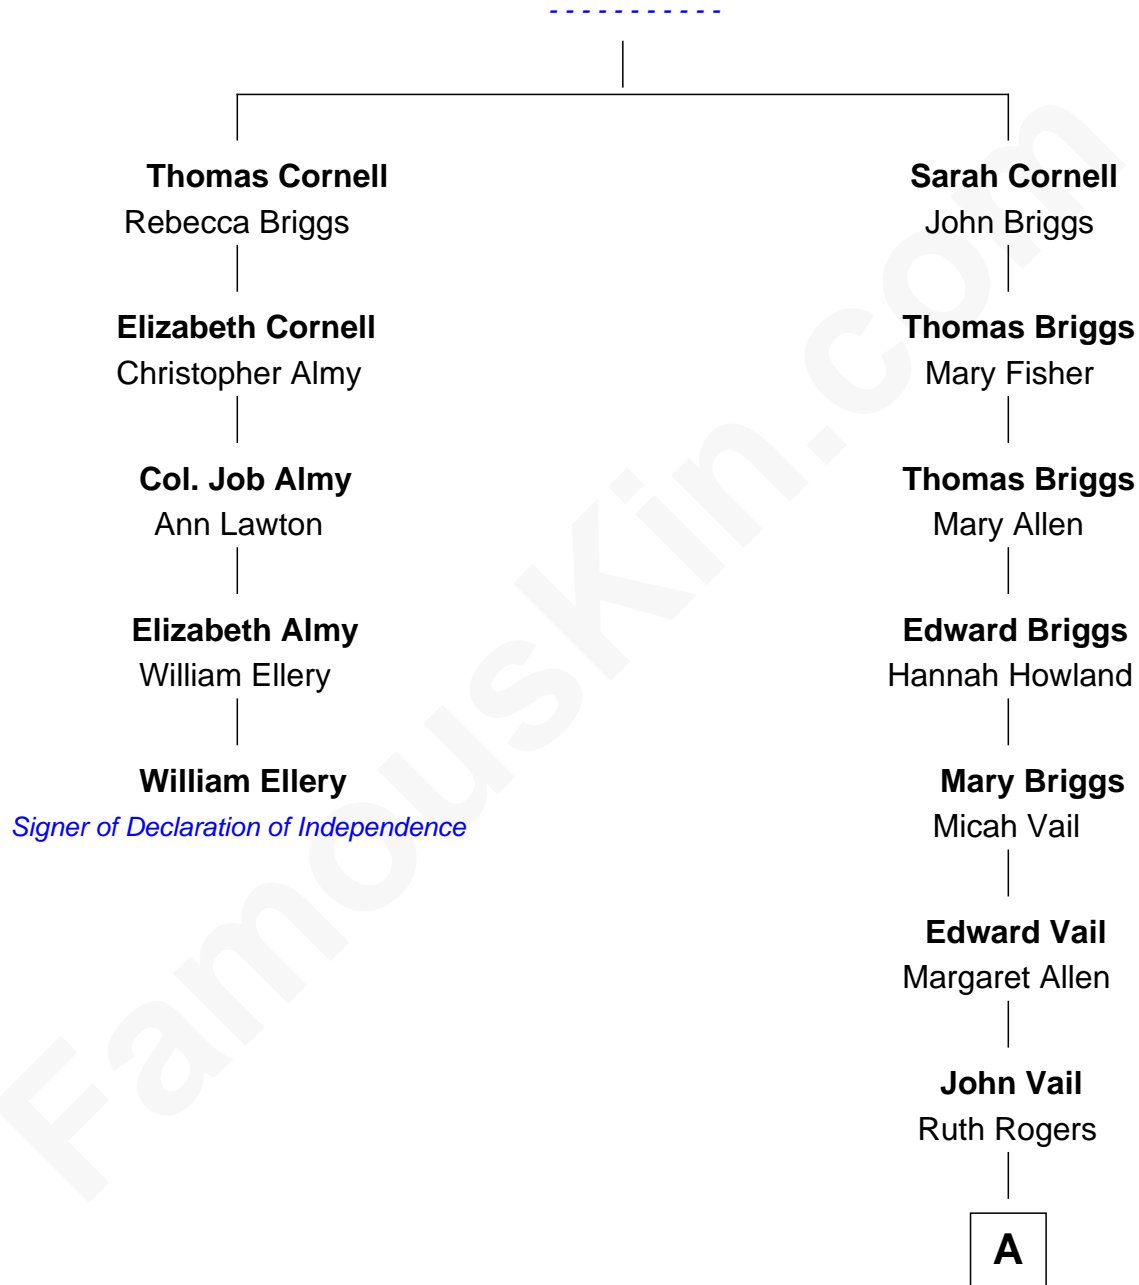

FamousKin.com

Relationship Chart of

William Ellery

Signer of the Declaration of Independence

4th cousin 6 times removed of

Christopher Lloyd
Movie Actor

----- Cornell

A

—
Samantha Vail
Henry Griffith Lapham

—
Lewis Henry Lapham
Antoinette N. Dearborn

—
Ruth Lapham
Samuel R. Lloyd

—
Christopher Lloyd
Movie Actor