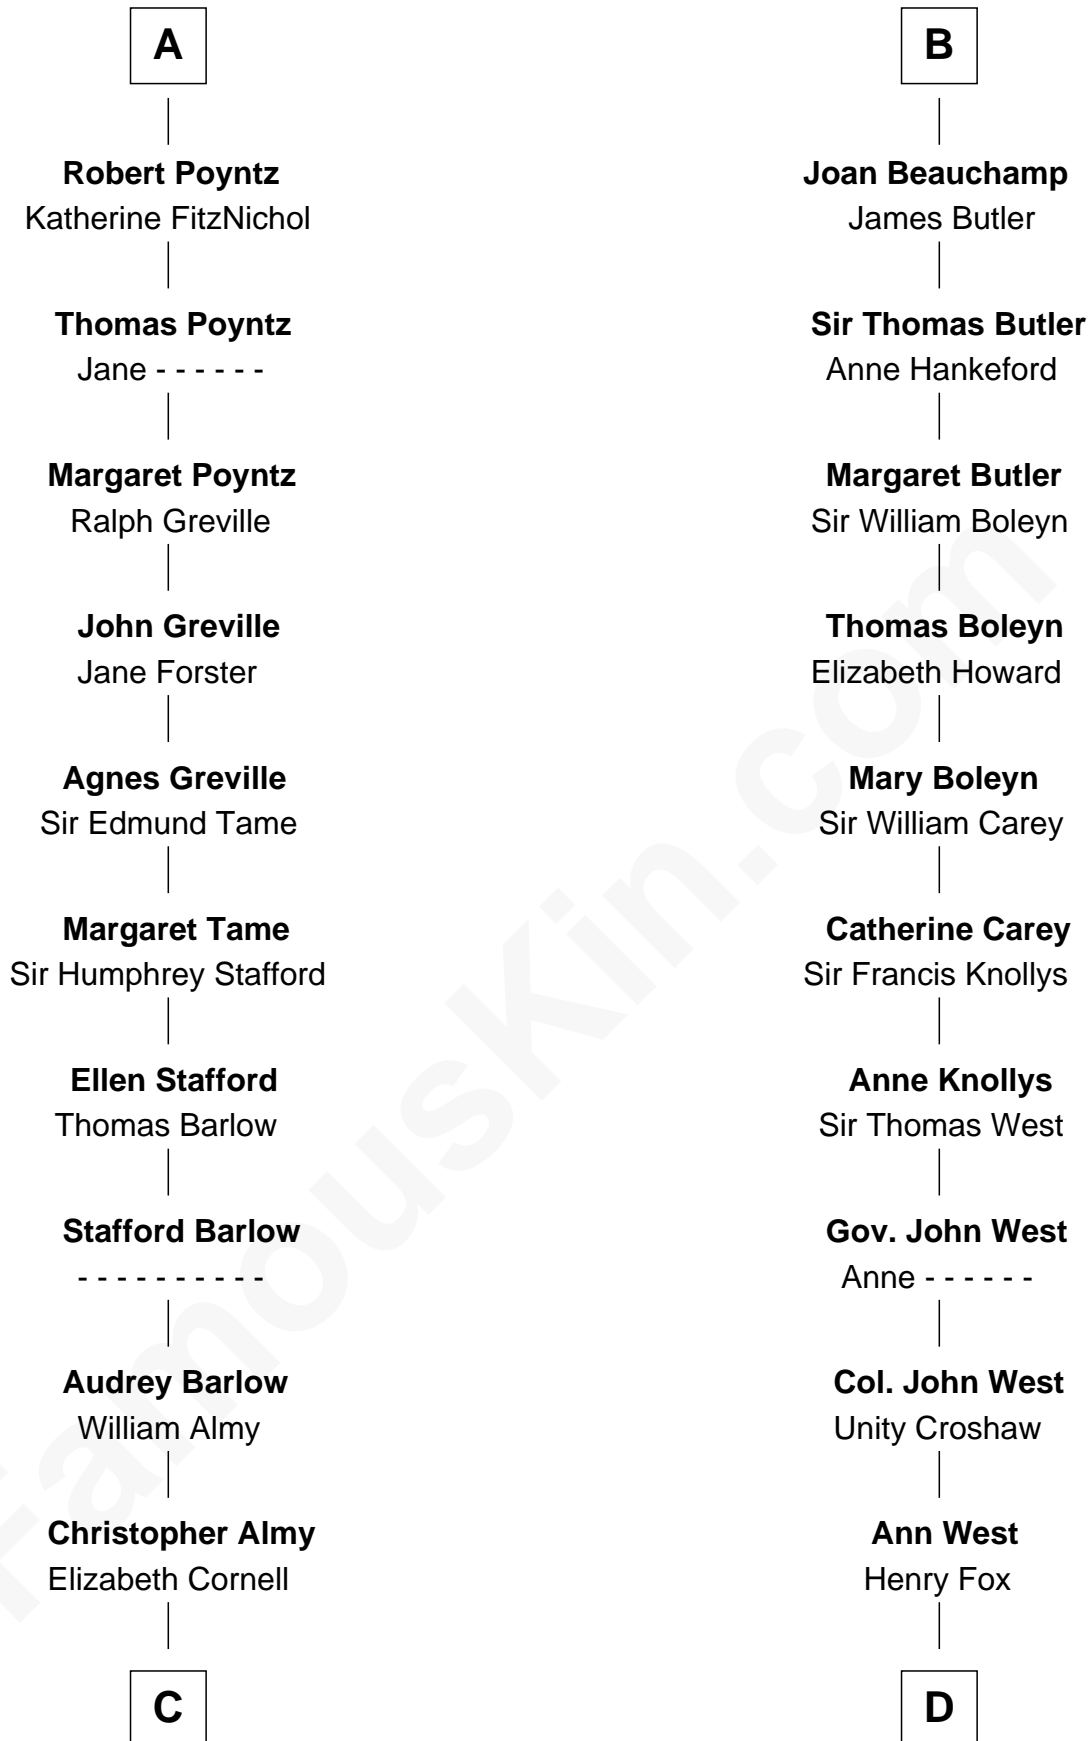

FamousKin.com

Relationship Chart of

William Ellery

Signer of the Declaration of Independence

19th cousin 1 time removed of

William C. C. Claiborne

1st Governor of Louisiana

C

Col. Job Almy

Ann Lawton

Elizabeth Almy

William Ellery

William Ellery

Signer of Declaration of Independence

D

Ann Fox