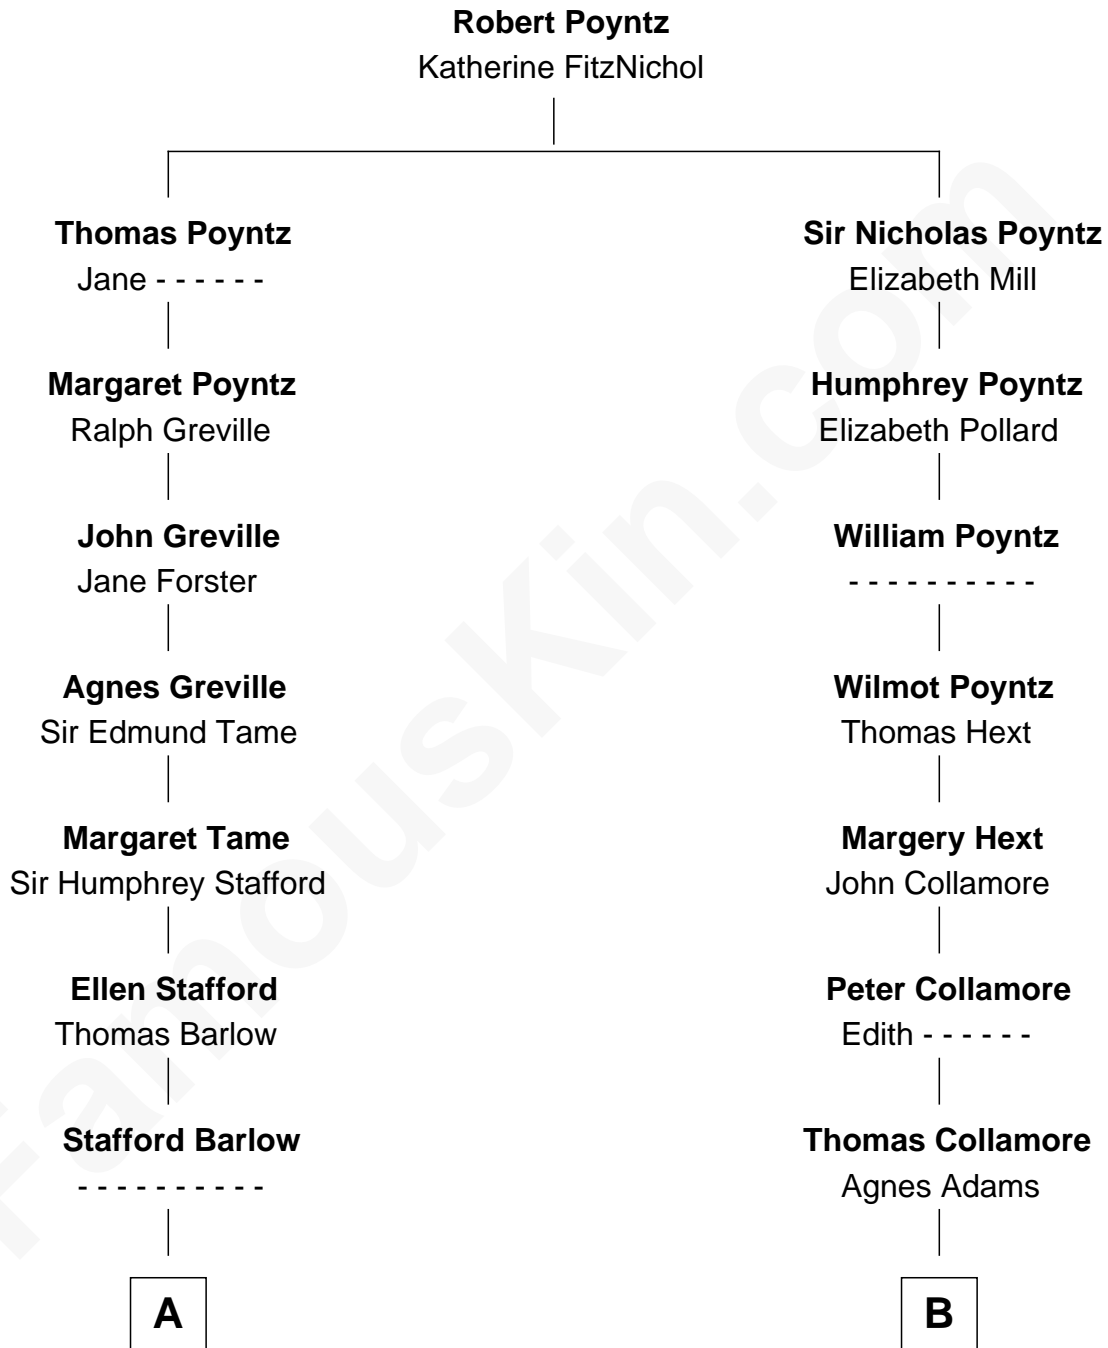

FamousKin.com

Relationship Chart of

William Ellery

Signer of the Declaration of Independence

11th cousin 8 times removed of

Bill Gates

Founder of Microsoft

A

Audrey Barlow

William Almy

Christopher Almy

Elizabeth Cornell

Col. Job Almy

Ann Lawton

Elizabeth Almy

William Ellery