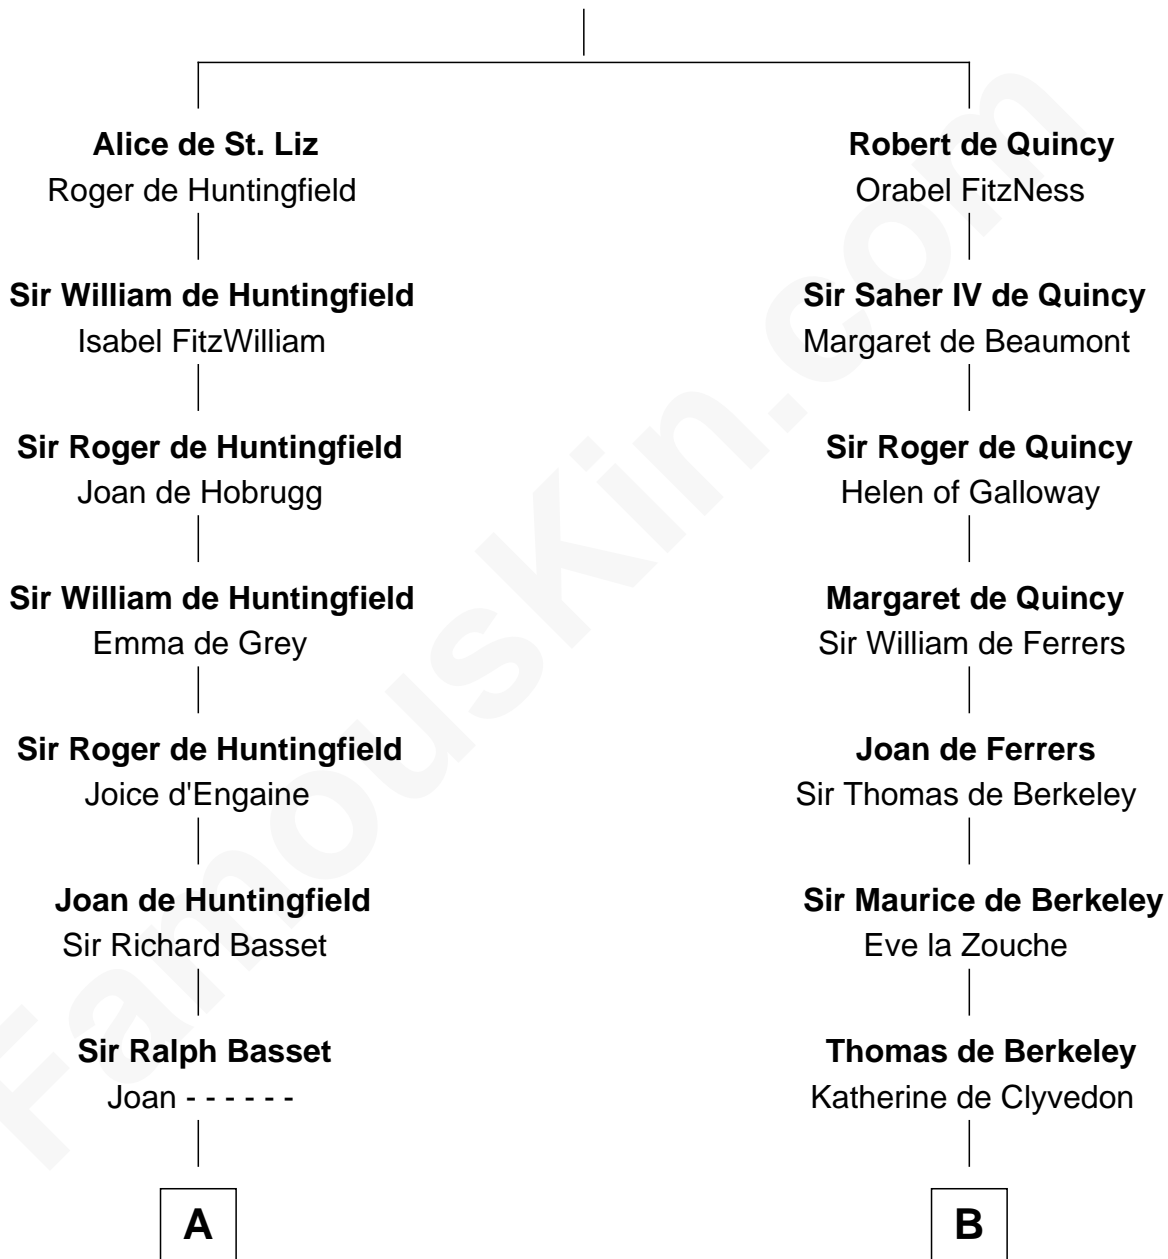

FamousKin.com

Relationship Chart of

William Ellery

Signer of the Declaration of Independence

18th cousin 2 times removed of

George Washington
1st U.S. President

Saher I de Quincy
Maud de St. Liz

C

Christopher Almy

Elizabeth Cornell

Col. Job Almy

Ann Lawton

Elizabeth Almy

William Ellery

William Ellery

Signer of Declaration of Independence

D

Augustine Washington

Mary Ball

George Washington

1st U.S. President

FamousKin.com