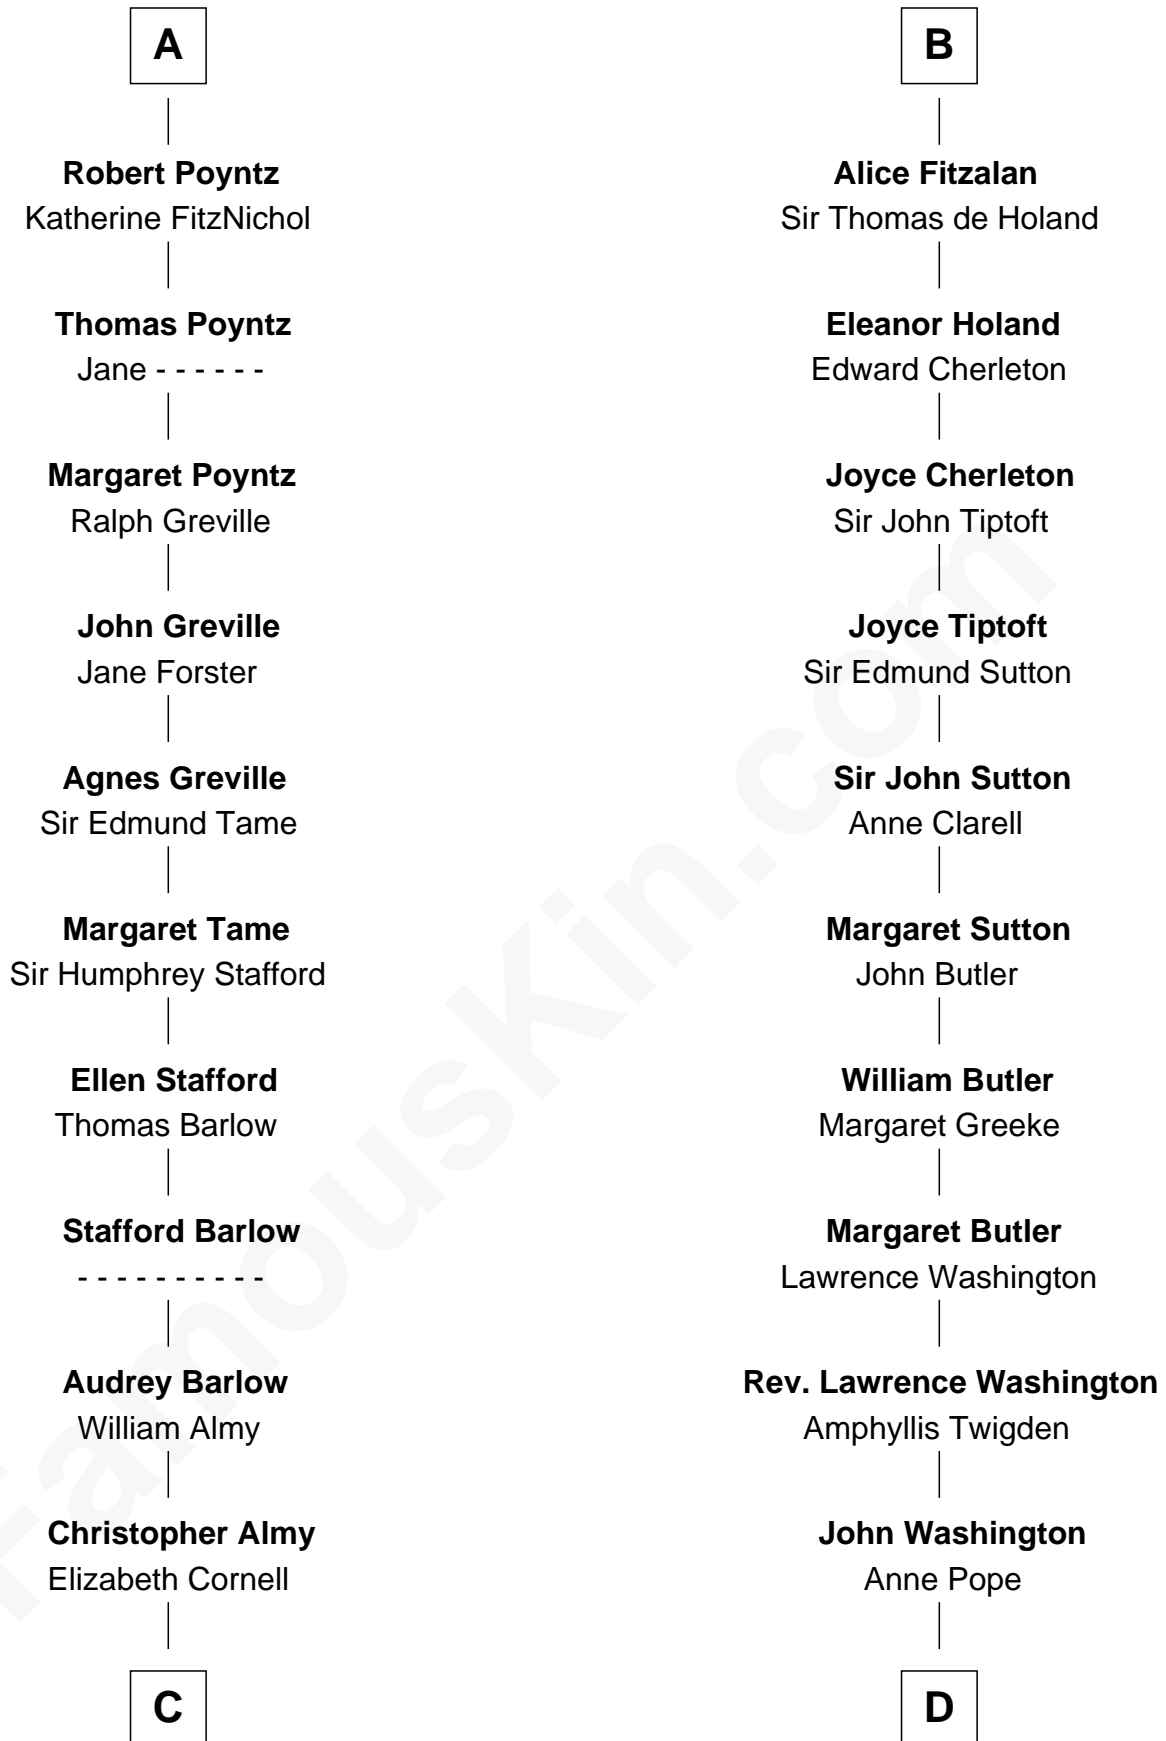

## Relationship Chart of

### William Ellery

*Signer of the Declaration of Independence*

19th cousin of

**George Washington**  
*1st U.S. President*

**C**

**Col. Job Almy**  
Ann Lawton

**Elizabeth Almy**  
William Ellery

**William Ellery**