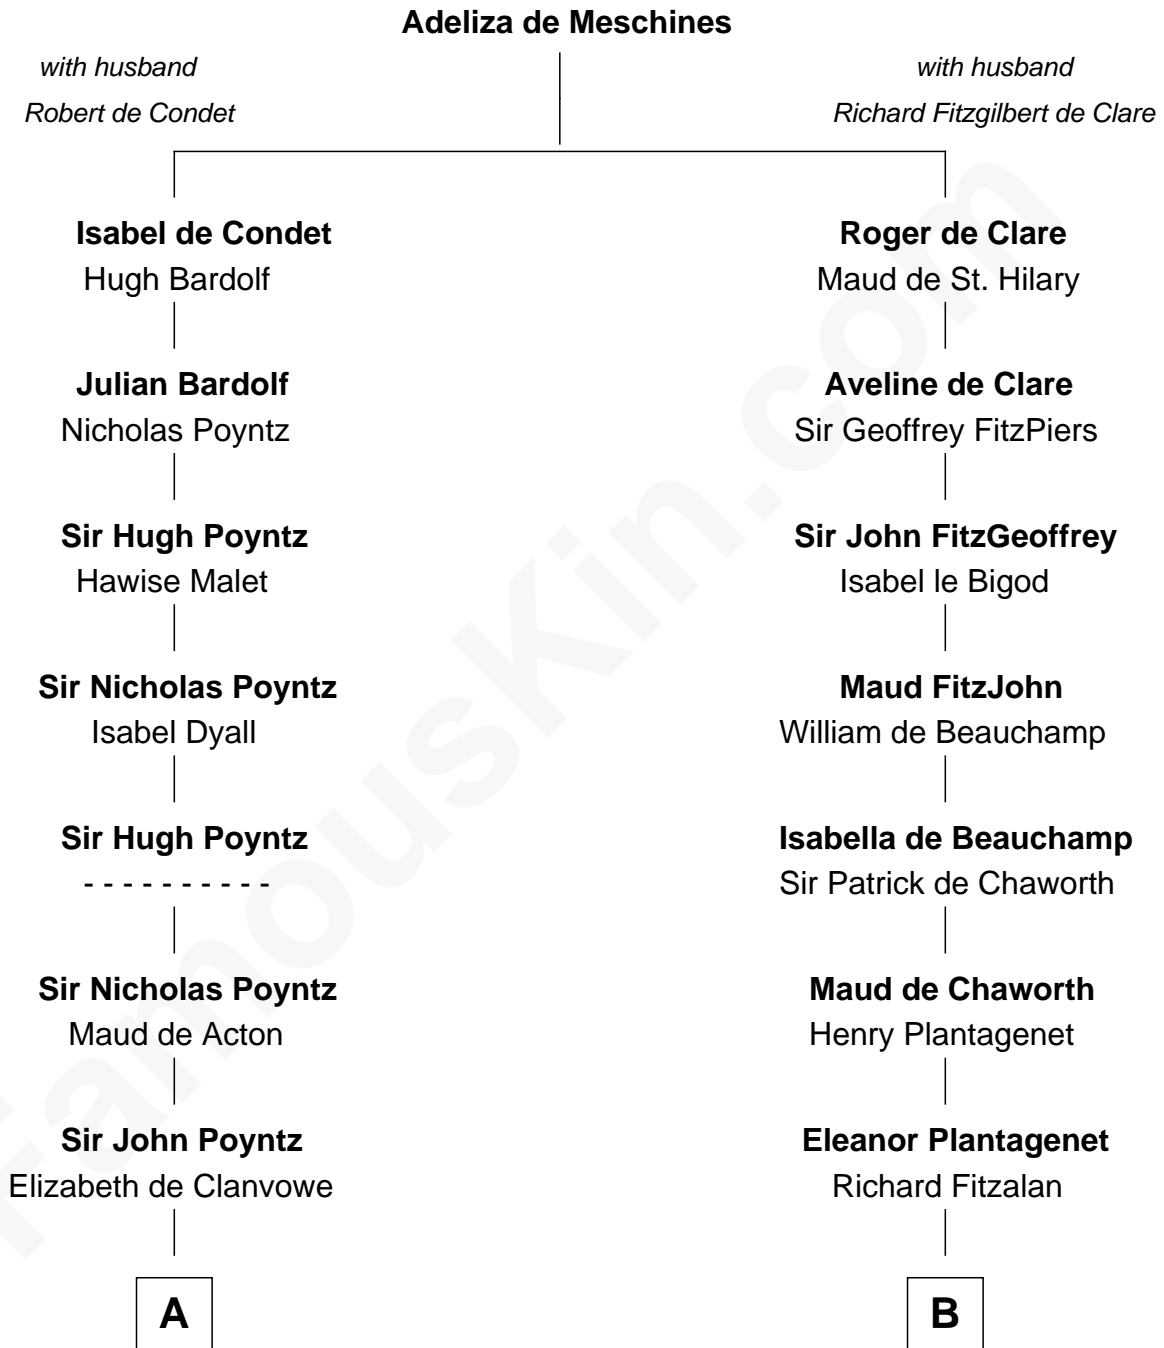

# FamousKin.com

## Relationship Chart of

### William Ellery

*Signer of the Declaration of Independence*

19th cousin of

**George Washington**  
*1st U.S. President*

**C**

**Col. Job Almy**  
Ann Lawton

**Elizabeth Almy**  
William Ellery

**William Ellery**